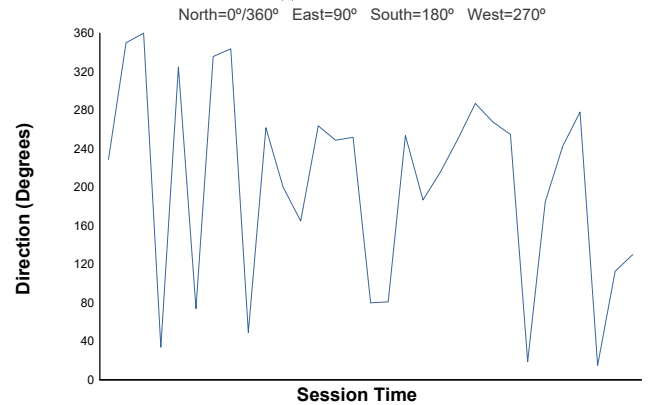

## Weather Report

Air Temperature

Track Temperature

Humidity

Pressure

Wind Speed

Wind Direction

Track Status: **DRY**