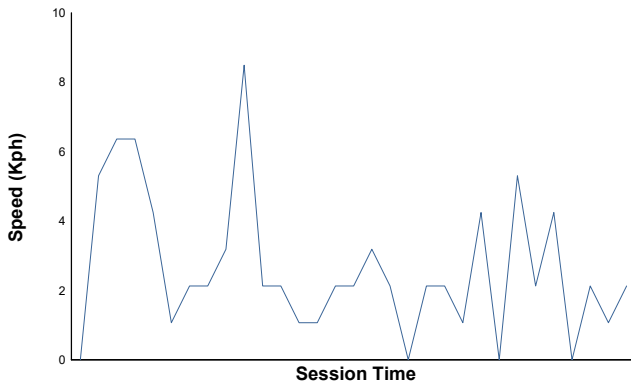

## Weather Report

Air Temperature

Track Temperature

Humidity

Pressure

Wind Speed

Wind Direction

Track Status: **DRY**