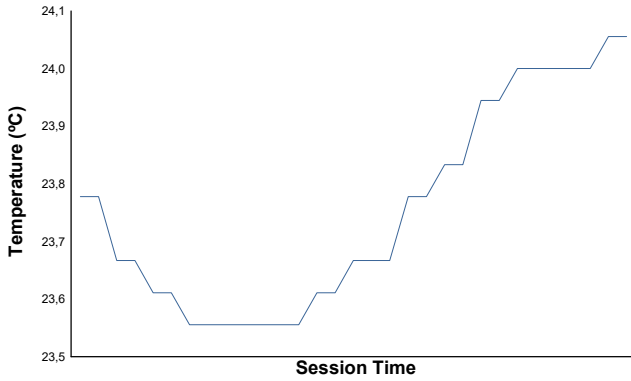

# NÜRBURGRING COPPA SHELL & 488 Race 1

## Weather Report

Air Temperature

Track Temperature

Humidity

Pressure

Wind Speed

Wind Direction

Track Status: **DRY**