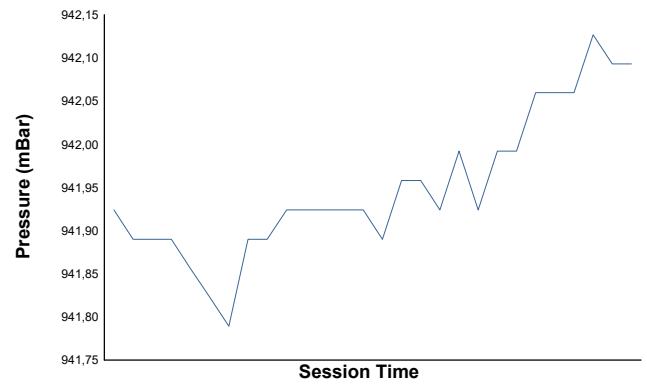

NÜRBURGRING COPPA SHELL & 488 Qualifying 2

Weather Report

Air Temperature

Track Temperature

Humidity

Pressure

Wind Speed

Wind Direction