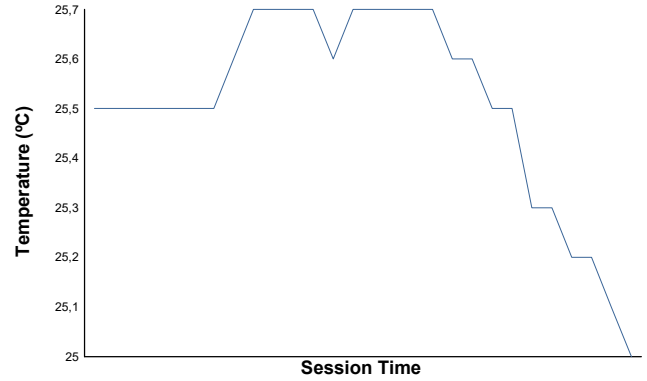

NÜRBURGRING COPPA SHELL & 488 Qualifying 2

Weather Report

Air Temperature

Track Temperature

Humidity

Pressure

Wind Speed

Wind Direction