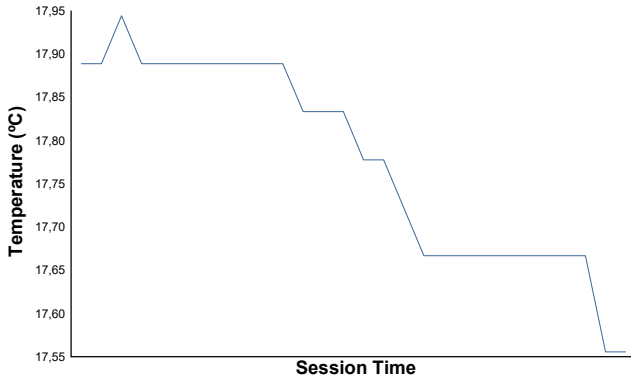

NÜRBURGRING COPPA SHELL & 488 Qualifying 2

Weather Report

Air Temperature

Track Temperature

Humidity

Pressure

Wind Speed

Wind Direction