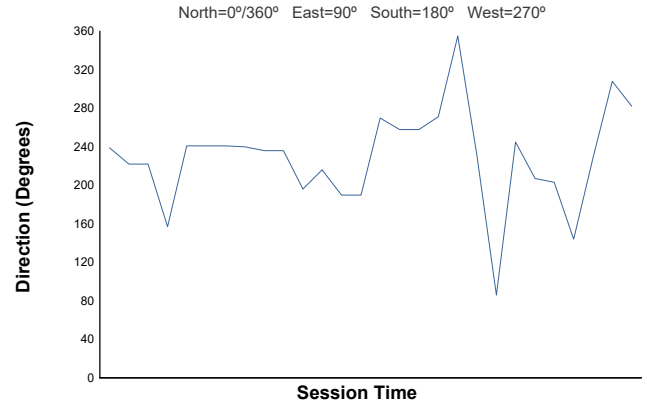

NÜRBURGRING COPPA SHELL & 488 Qualifying 2

Weather Report

Air Temperature

Track Temperature

Humidity

Pressure

Wind Speed

Wind Direction

Track Status: **DRY**