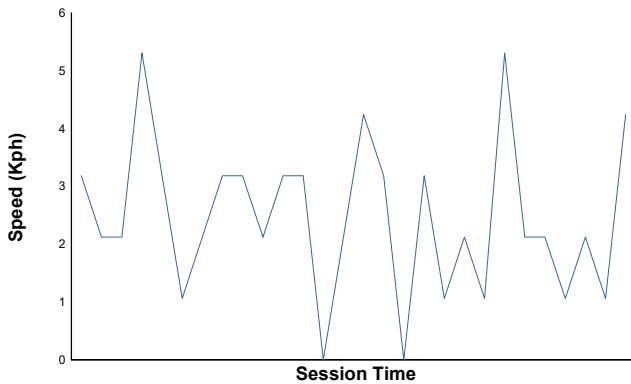

NÜRBURGRING COPPA SHELL & 488 Qualifying 2

Weather Report

Air Temperature

Track Temperature

Humidity

Pressure

Wind Speed

Wind Direction