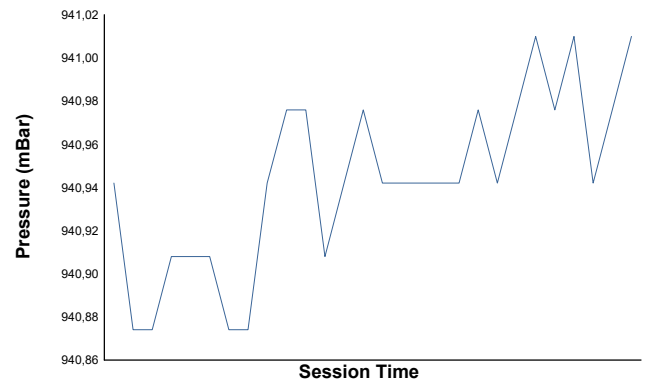

NÜRBURGRING COPPA SHELL & 488 Qualifying 1

Weather Report

Air Temperature

Track Temperature

Humidity

Pressure

Wind Speed

Wind Direction