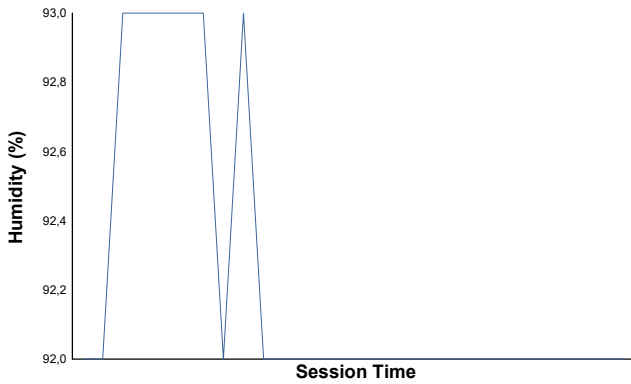

NÜRBURGRING COPPA SHELL & 488 Qualifying 1

Weather Report

Air Temperature

Track Temperature

Humidity

Pressure

Wind Speed

Wind Direction