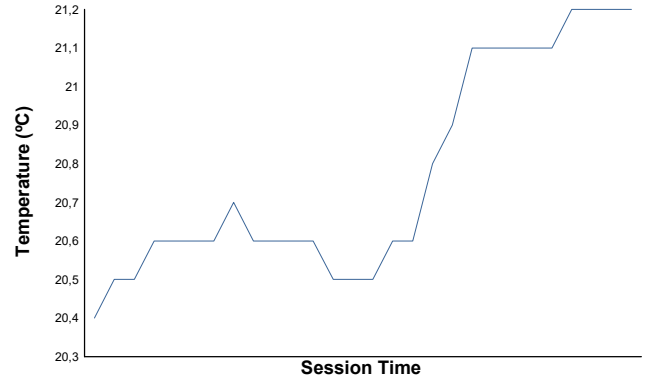

NÜRBURGRING COPPA SHELL & 488 Qualifying 1

Weather Report

Air Temperature

Track Temperature

Humidity

Pressure

Wind Speed

Wind Direction