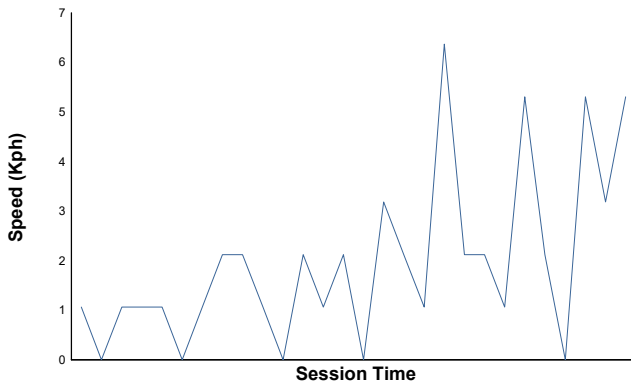

NÜRBURGRING COPPA SHELL & 488 Qualifying 1

Weather Report

Air Temperature

Track Temperature

Humidity

Pressure

Wind Speed

Wind Direction