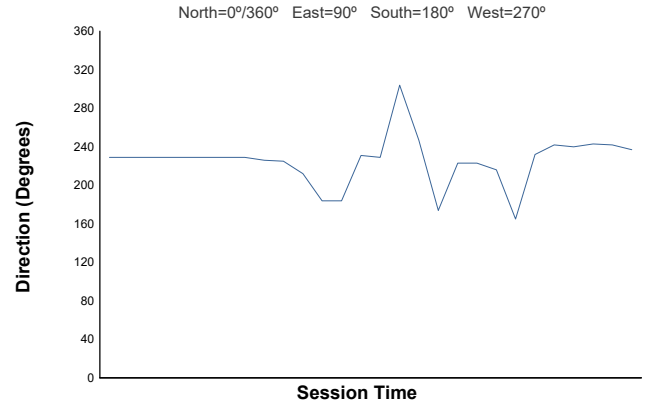

NÜRBURGRING COPPA SHELL & 488 Qualifying 1

Weather Report

Air Temperature

Track Temperature

Humidity

Pressure

Wind Speed

Wind Direction

Track Status: **WET**