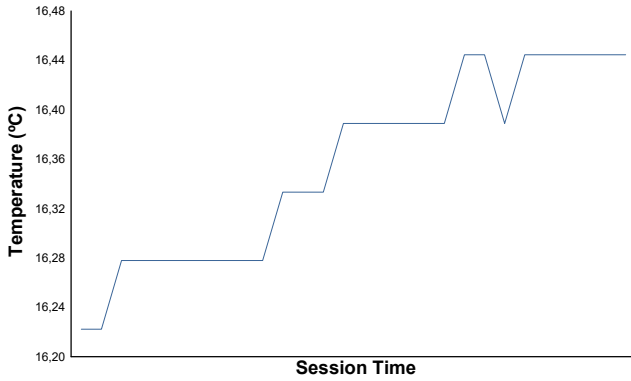

NÜRBURGRING COPPA SHELL & 488 Qualifying 1

Weather Report

Air Temperature

Track Temperature

Humidity

Pressure

Wind Speed

Wind Direction