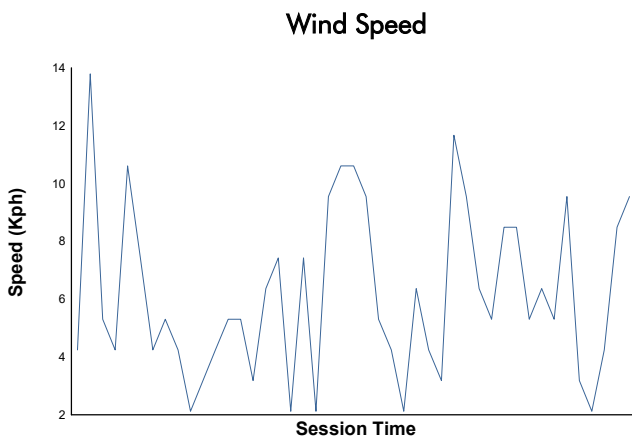

### Weather Report

Track Status: **DRY**