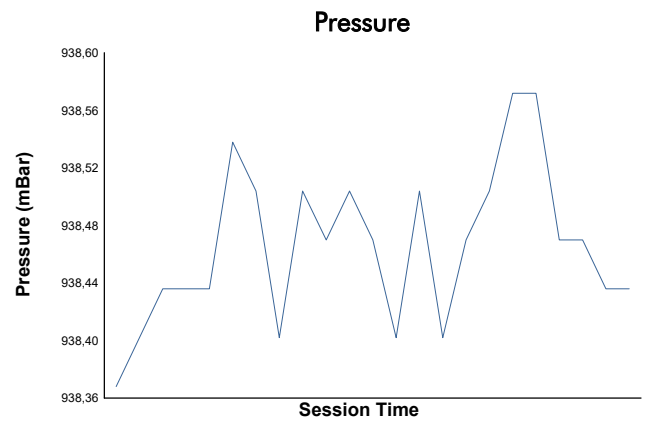

NÜRBURGRING COPPA SHELL & 488 Test Weather Report

Track Status: **DRY**