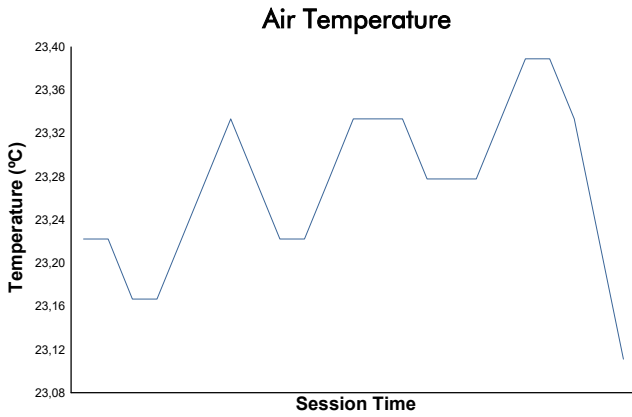

NÜRBURGRING COPPA SHELL & 488 Test Weather Report

Track Status: **DRY**