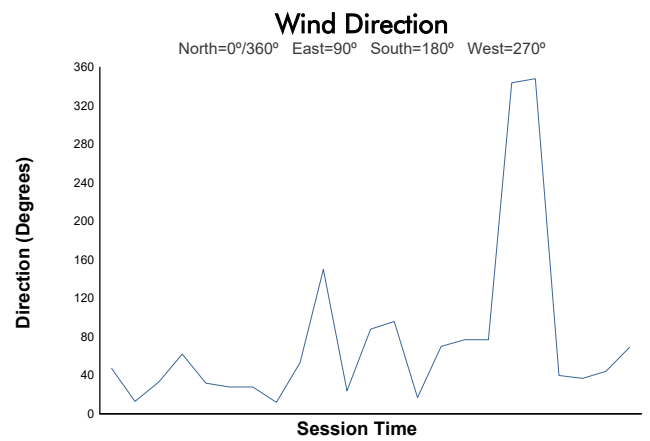

NÜRBURGRING COPPA SHELL & 488 Test Weather Report

Track Status: **DRY**