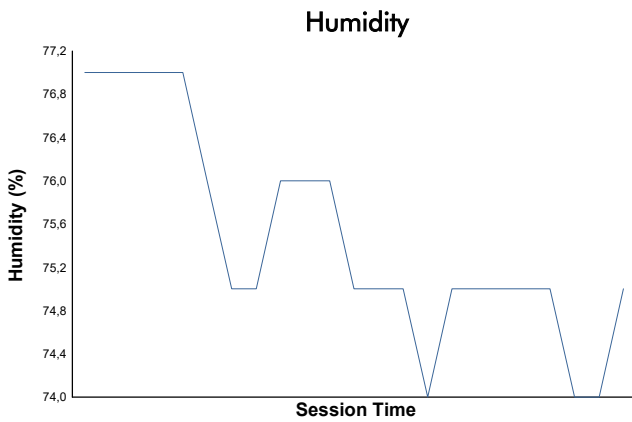

NÜRBURGRING COPPA SHELL & 488 Test Weather Report

Track Status: **DRY**