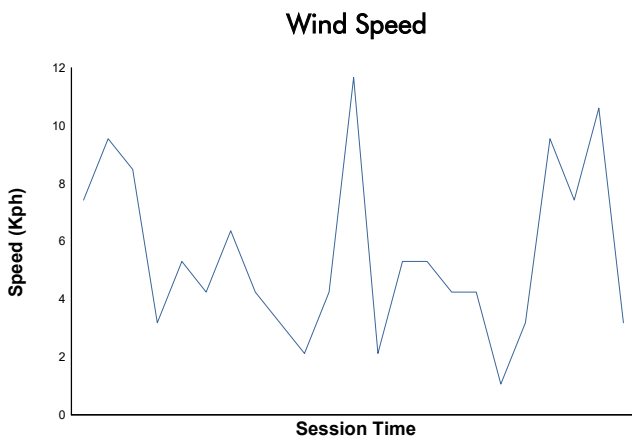

NÜRBURGRING COPPA SHELL & 488 Test Weather Report

Track Status: **DRY**