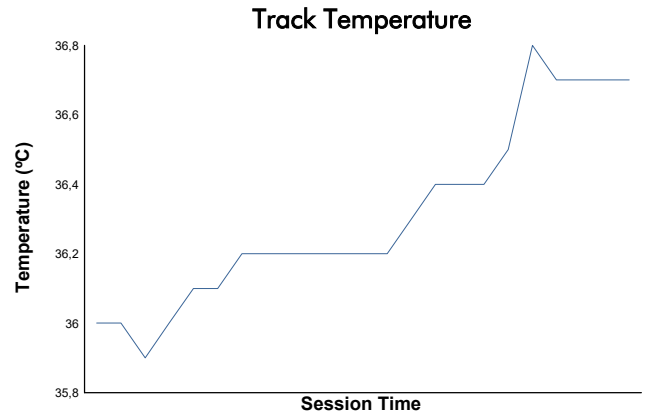

NÜRBURGRING COPPA SHELL & 488 Test Weather Report

Track Status: **DRY**