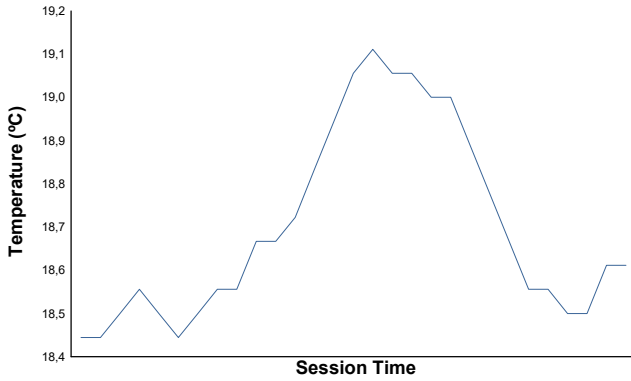

NÜRBURGRING TROFEO PIRELLI Race 2

Weather Report

Air Temperature

Track Temperature

Humidity

Pressure

Wind Speed

Wind Direction