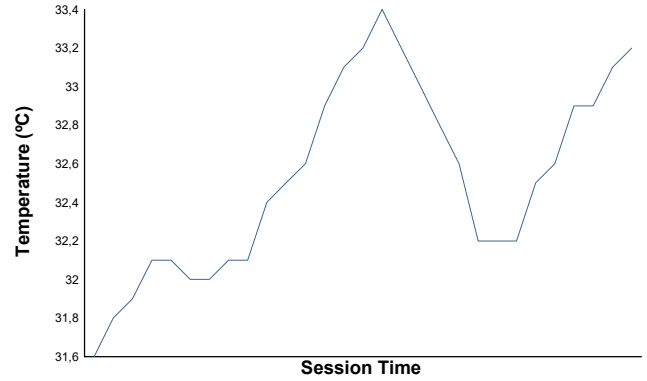

NÜRBURGRING TROFEO PIRELLI Race 2

Weather Report

Air Temperature

Track Temperature

Humidity

Pressure

Wind Speed

Wind Direction