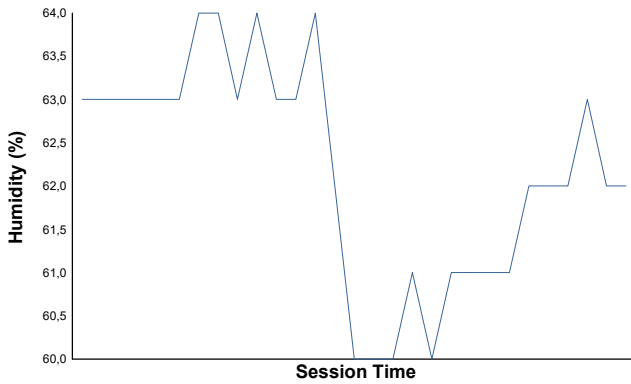

NÜRBURGRING TROFEO PIRELLI Race 2

Weather Report

Air Temperature

Track Temperature

Humidity

Pressure

Wind Speed

Wind Direction