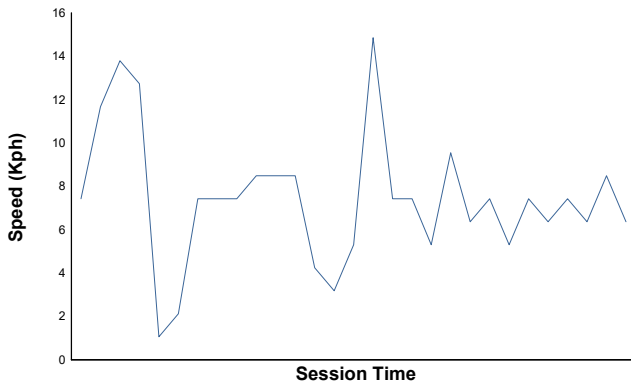

NÜRBURGRING TROFEO PIRELLI Race 2

Weather Report

Air Temperature

Track Temperature

Humidity

Pressure

Wind Speed

Wind Direction