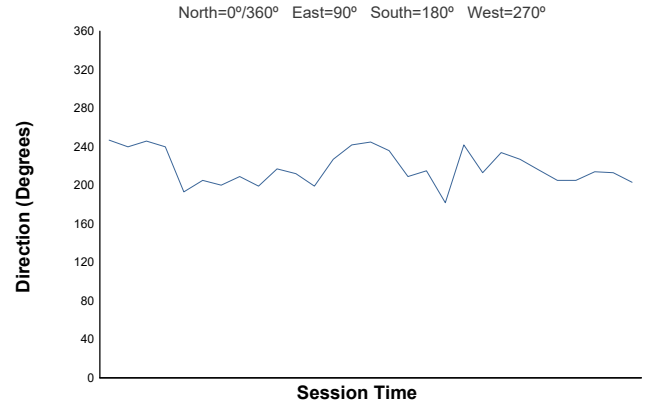

NÜRBURGRING TROFEO PIRELLI Race 2

Weather Report

Air Temperature

Track Temperature

Humidity

Pressure

Wind Speed

Wind Direction