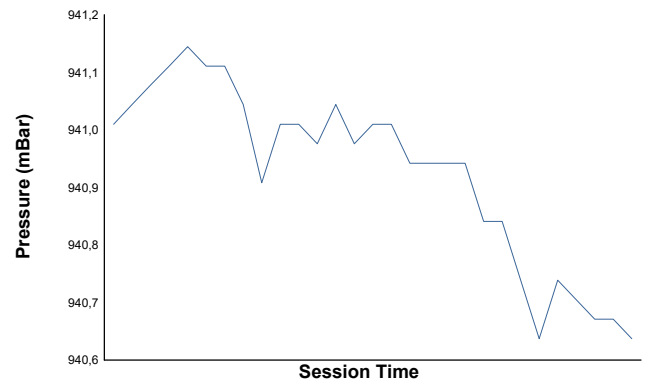

NÜRBURGRING TROFEO PIRELLI Race 2

Weather Report

Air Temperature

Track Temperature

Humidity

Pressure

Wind Speed

Wind Direction