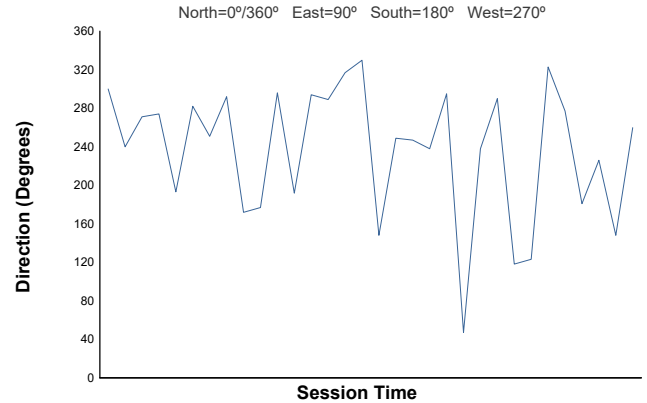

NÜRBURGRING TROFEO PIRELLI Race 1

Weather Report

Air Temperature

Track Temperature

Humidity

Pressure

Wind Speed

Wind Direction