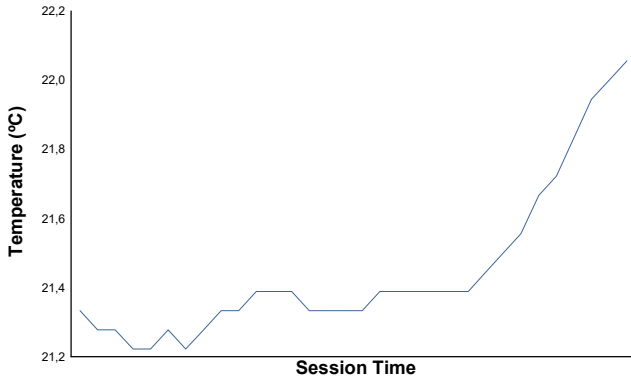

NÜRBURGRING TROFEO PIRELLI Race 1

Weather Report

Air Temperature

Track Temperature

Humidity

Pressure

Wind Speed

Wind Direction