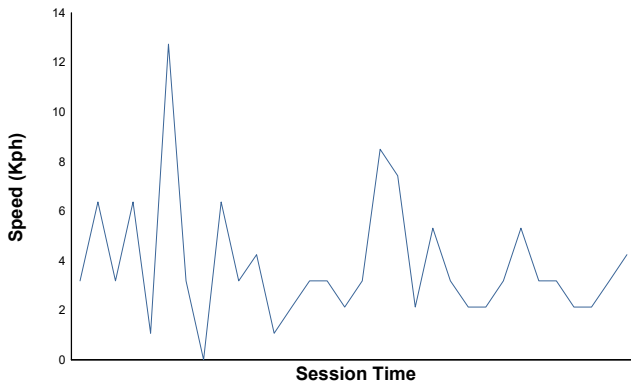

NÜRBURGRING TROFEO PIRELLI Race 1

Weather Report

Air Temperature

Track Temperature

Humidity

Pressure

Wind Speed

Wind Direction