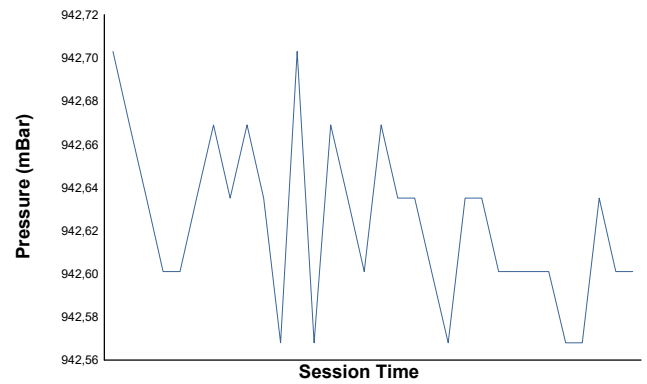

NÜRBURGRING TROFEO PIRELLI Race 1

Weather Report

Air Temperature

Track Temperature

Humidity

Pressure

Wind Speed

Wind Direction