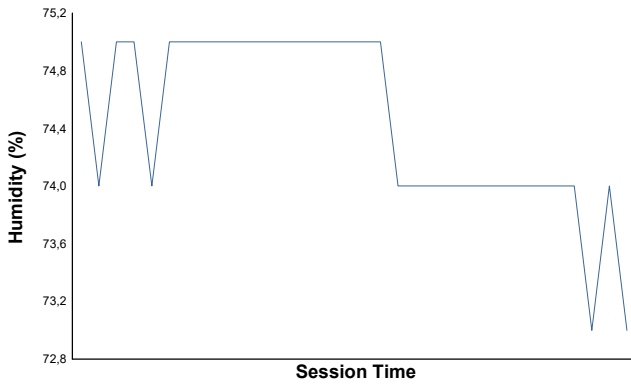

NÜRBURGRING TROFEO PIRELLI Race 1

Weather Report

Air Temperature

Track Temperature

Humidity

Pressure

Wind Speed

Wind Direction