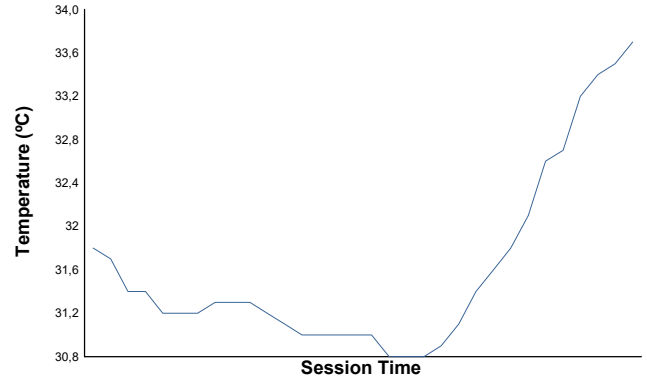

NÜRBURGRING TROFEO PIRELLI Race 1

Weather Report

Air Temperature

Track Temperature

Humidity

Pressure

Wind Speed

Wind Direction