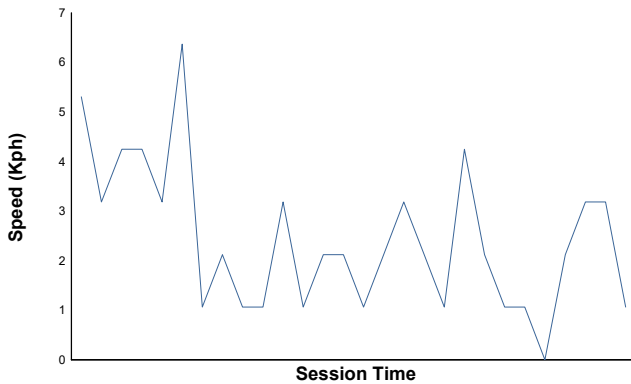

NÜRBURGRING TROFEO PIRELLI Qualifying 1 Weather Report

Air Temperature

Track Temperature

Humidity

Pressure

Wind Speed

Wind Direction

Track Status: **WET**