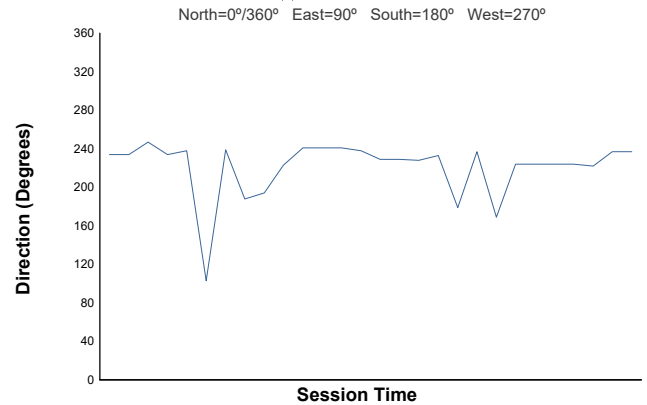

NÜRBURGRING TROFEO PIRELLI Qualifying 1 Weather Report

Air Temperature

Track Temperature

Humidity

Pressure

Wind Speed

Wind Direction

Track Status: **WET**