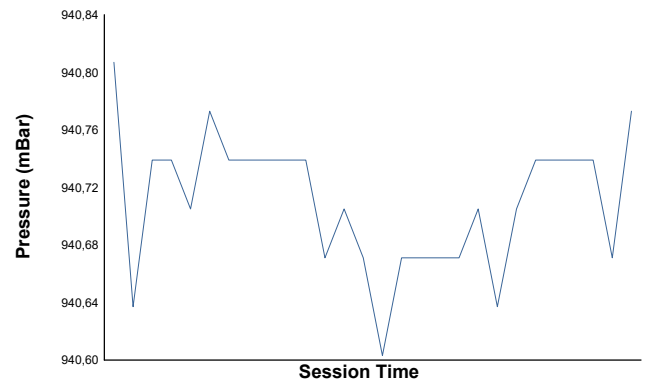

NÜRBURGRING TROFEO PIRELLI Qualifying 1 Weather Report

Air Temperature

Track Temperature

Humidity

Pressure

Wind Speed

Wind Direction

Track Status: **WET**