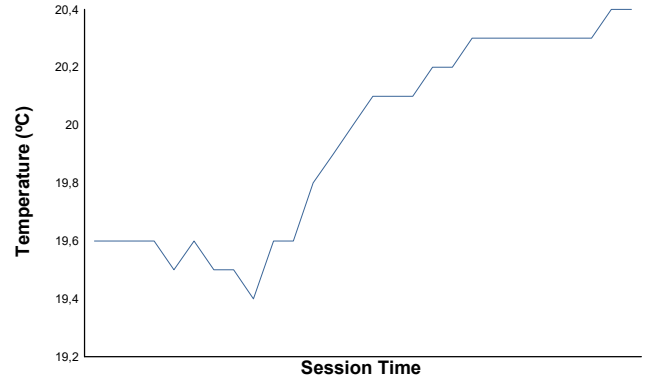

NÜRBURGRING TROFEO PIRELLI Qualifying 1 Weather Report

Air Temperature

Track Temperature

Humidity

Pressure

Wind Speed

Wind Direction

Track Status: **WET**