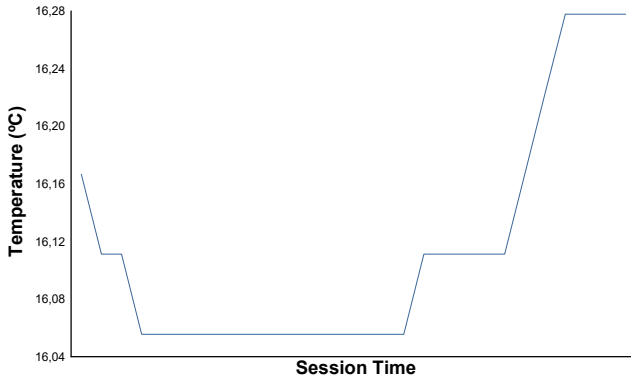

NÜRBURGRING TROFEO PIRELLI Qualifying 1 Weather Report

Air Temperature

Track Temperature

Humidity

Pressure

Wind Speed

Wind Direction

Track Status: **WET**