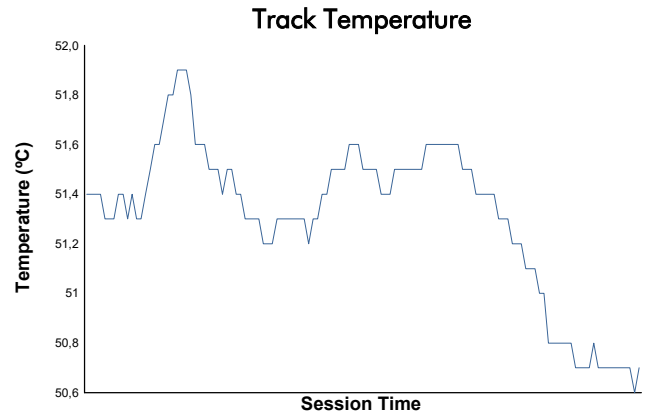

LE CASTELLET  
FERRARI CHALLENGE  
Test 2 Group A  
Weather Report

Track Status: **DRY**