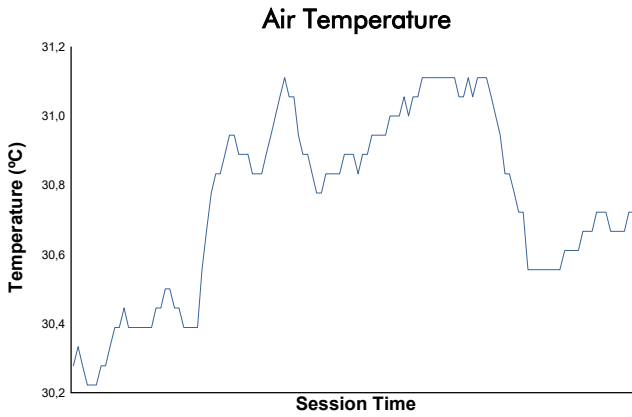

LE CASTELLET  
FERRARI CHALLENGE  
Test 2 Group A  
Weather Report

Track Status: **DRY**