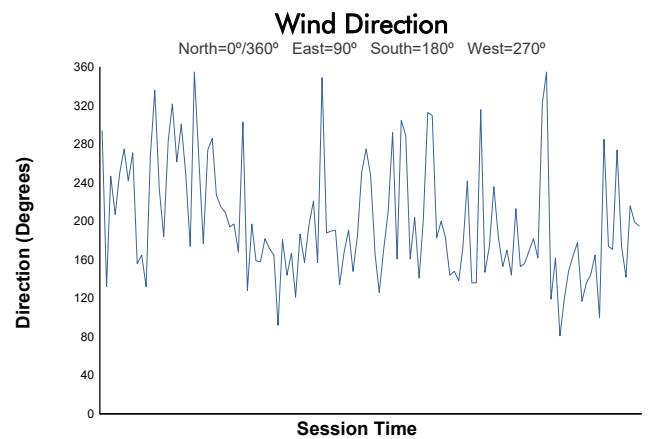

LE CASTELLET  
FERRARI CHALLENGE  
Test 2 Group A  
Weather Report

Track Status: **DRY**