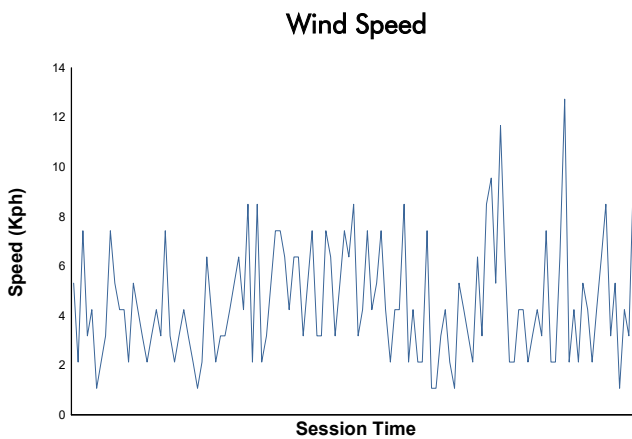

LE CASTELLET  
FERRARI CHALLENGE  
Test 2 Group A  
Weather Report

Track Status: **DRY**