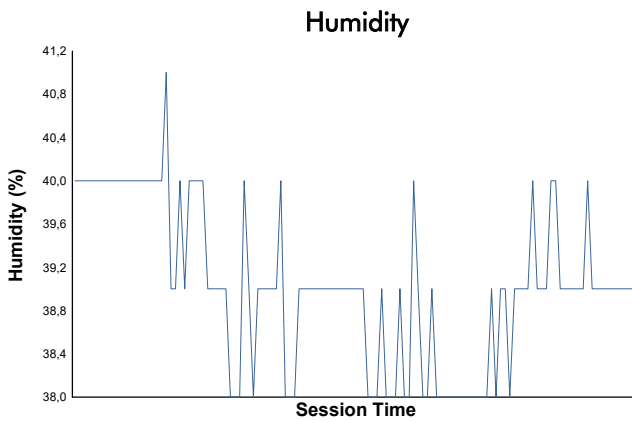

LE CASTELLET  
FERRARI CHALLENGE  
Test 2 Group A  
Weather Report

Track Status: **DRY**