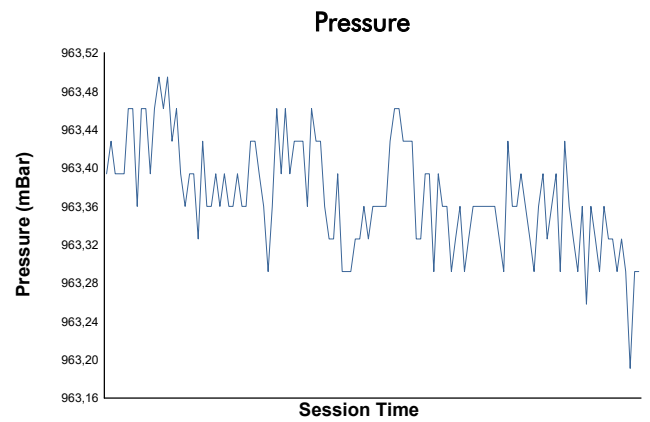

LE CASTELLET  
FERRARI CHALLENGE  
Test 2 Group A  
Weather Report

Track Status: **DRY**