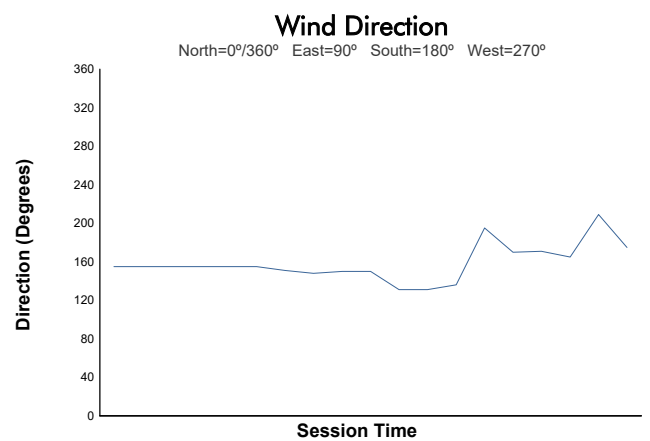

LE CASTELLET COPPA SHELL & 488 Qualifying 1 Shell Weather Report

Track Status: **DRY**