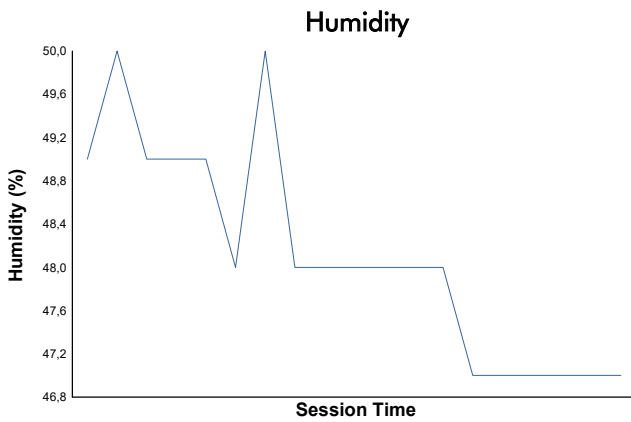

LE CASTELLET COPPA SHELL & 488 Qualifying 1 Shell Weather Report

Track Status: **DRY**