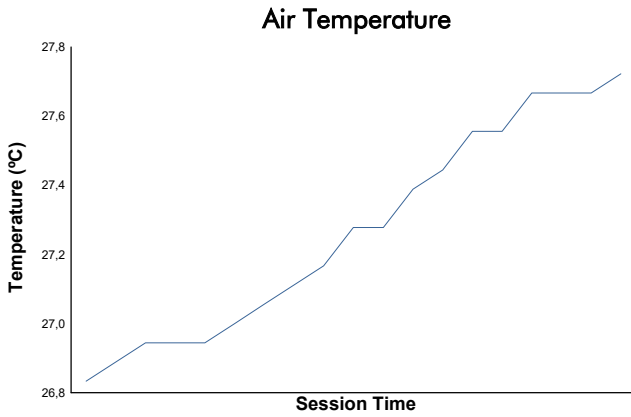

LE CASTELLET COPPA SHELL & 488 Qualifying 1 Shell Weather Report

Track Status: **DRY**