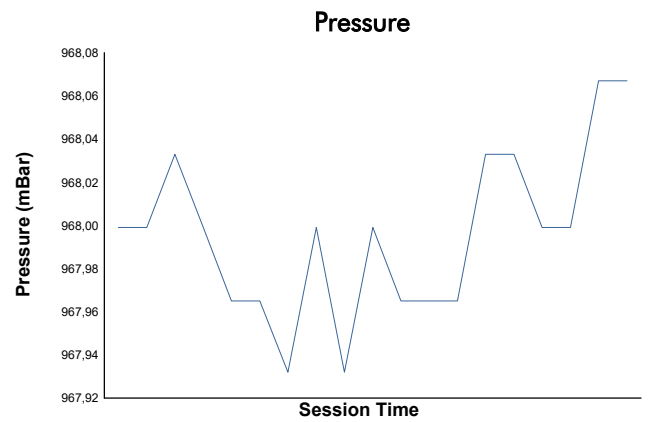

LE CASTELLET COPPA SHELL & 488 Qualifying 1 Shell Weather Report

Track Status: **DRY**