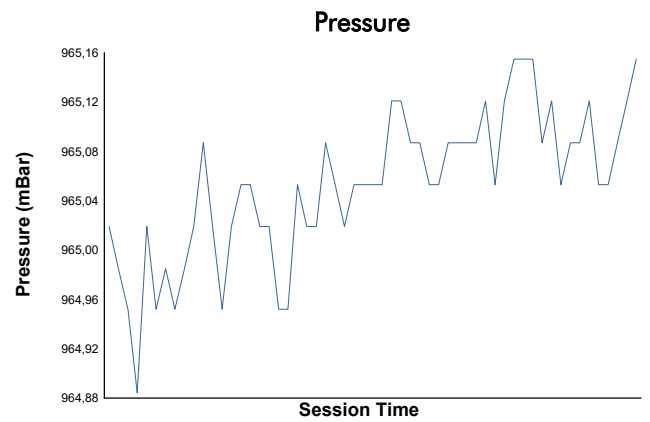

LE CASTELLET
COPPA SHELL & 488
Free Practice
Weather Report

Track Status: **DRY**