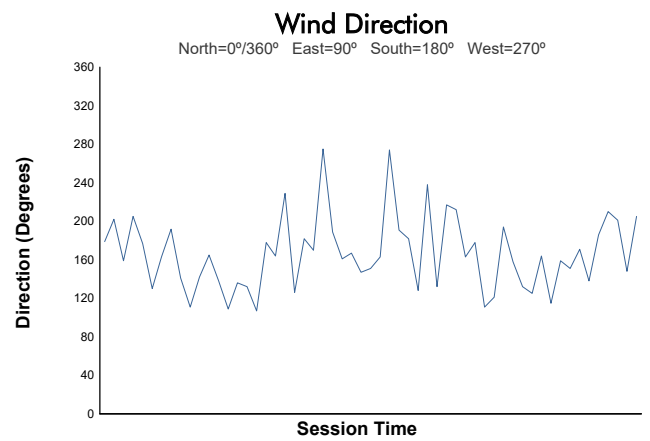

LE CASTELLET
COPPA SHELL & 488
Free Practice
Weather Report

Track Status: **DRY**