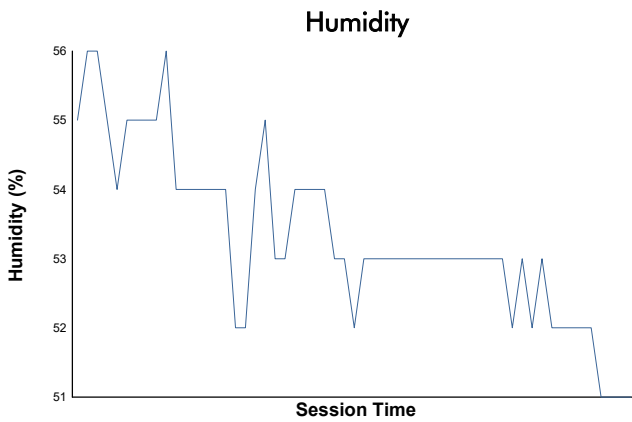

LE CASTELLET
COPPA SHELL & 488
Free Practice
Weather Report

Track Status: **DRY**