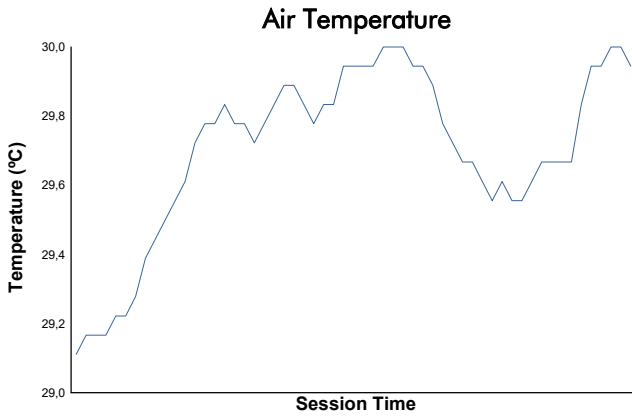

LE CASTELLET
COPPA SHELL & 488
Free Practice
Weather Report

Track Status: **DRY**