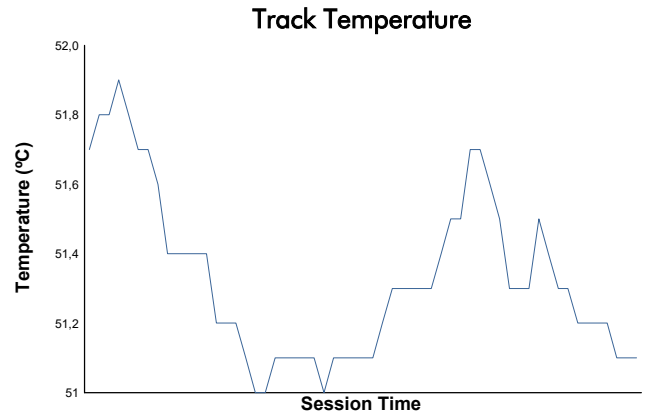

LE CASTELLET
COPPA SHELL & 488
Free Practice
Weather Report

Track Status: **DRY**