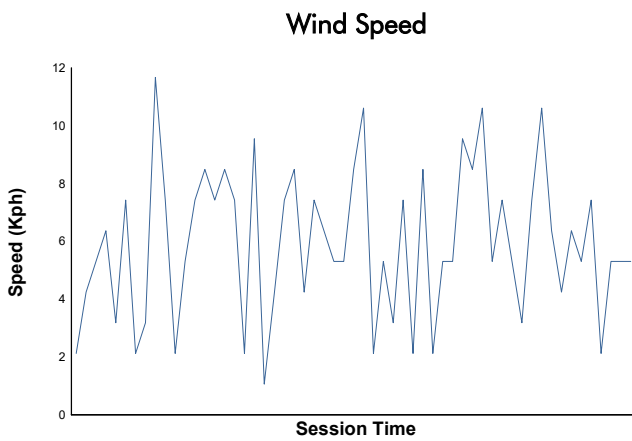

LE CASTELLET
COPPA SHELL & 488
Free Practice
Weather Report

Track Status: **DRY**