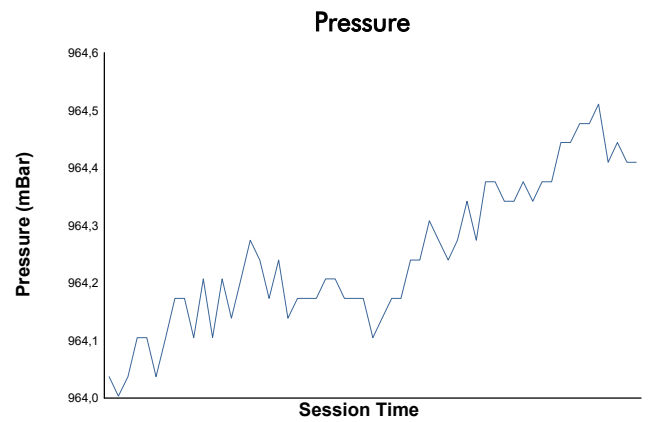

LE CASTELLET COPPA SHELL & 488 Test

Weather Report

Track Status: **DRY**