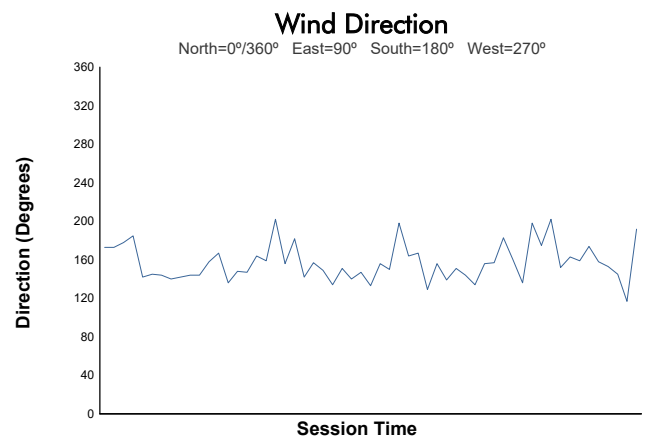

LE CASTELLET COPPA SHELL & 488 Test

Weather Report

Track Status: **DRY**