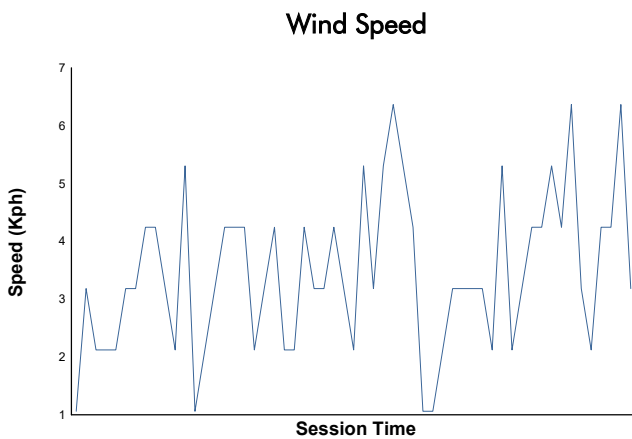

LE CASTELLET COPPA SHELL & 488 Test

Weather Report

Track Status: **DRY**