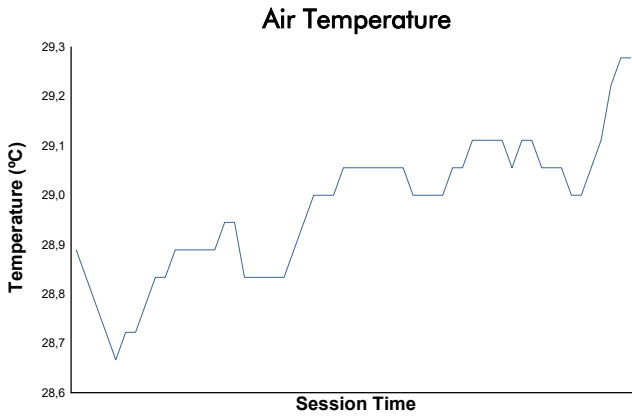

LE CASTELLET COPPA SHELL & 488 Test

Weather Report

Track Status: **DRY**