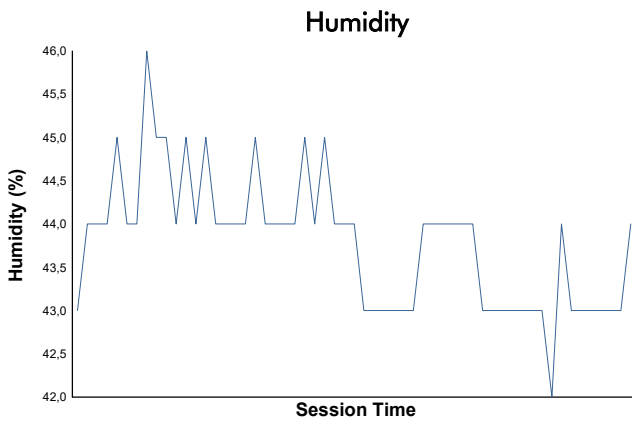

LE CASTELLET COPPA SHELL & 488 Test

Weather Report

Track Status: **DRY**