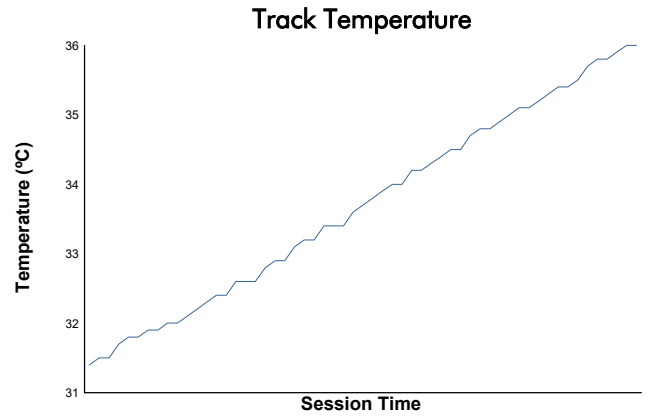

LE CASTELLET COPPA SHELL & 488 Test

Weather Report

Track Status: **DRY**