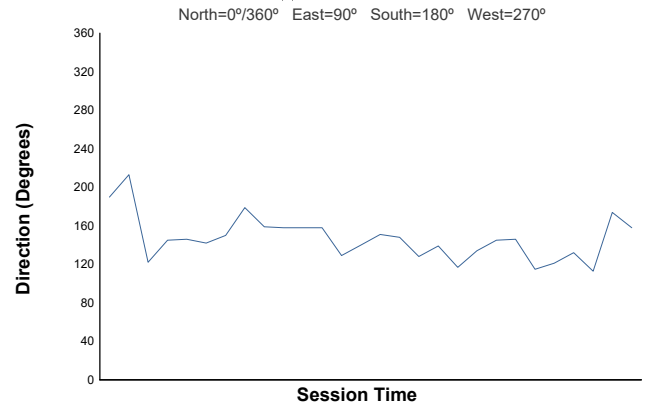

LE CASTELLET TROFEO PIRELLI Qualifying 2 Weather Report

Air Temperature

Track Temperature

Humidity

Pressure

Wind Speed

Wind Direction

Track Status: **DRY**