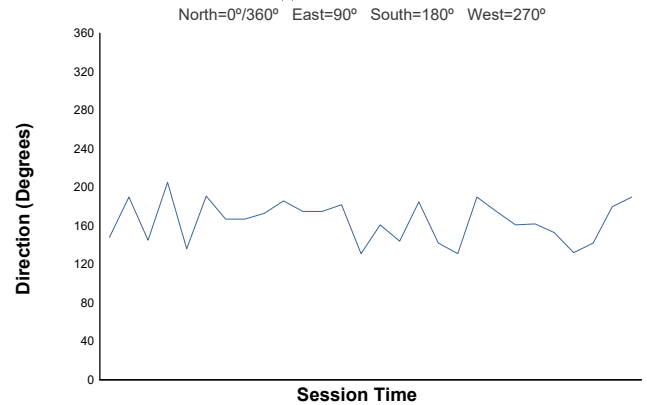

LE CASTELLET TROFEO PIRELLI Qualifying 1 Weather Report

Air Temperature

Track Temperature

Humidity

Pressure

Wind Speed

Wind Direction

Track Status: **DRY**