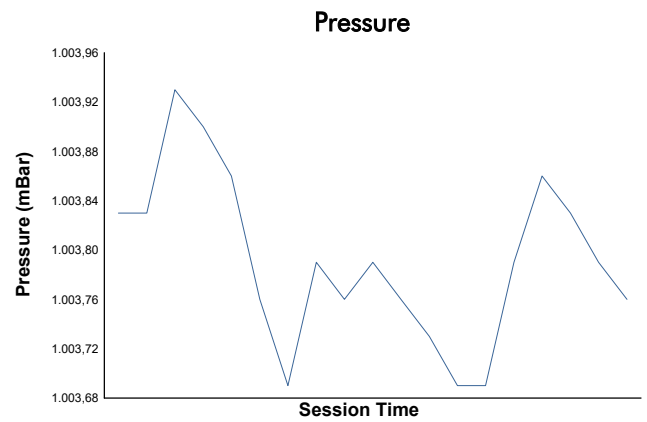

PORTIMAO COPPA SHELL & 488 Qualifying 1 488

Weather Report

Track Status: **DRY**