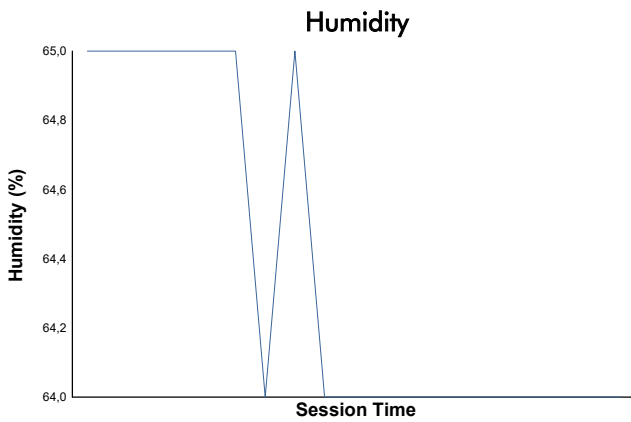

PORTIMAO COPPA SHELL & 488 Qualifying 1 488

Weather Report

Track Status: **DRY**