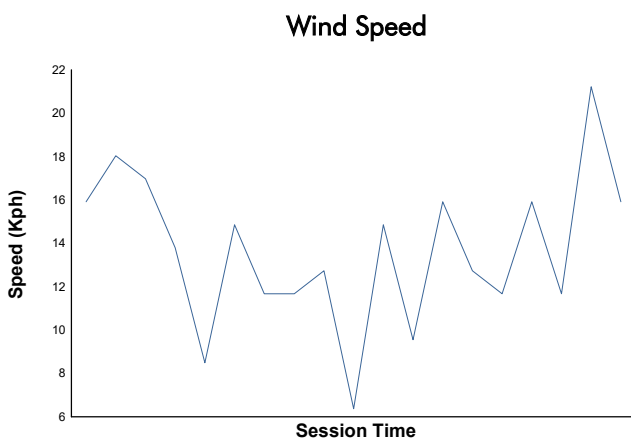

PORTIMAO COPPA SHELL & 488 Qualifying 1 488

Weather Report

Track Status: **DRY**