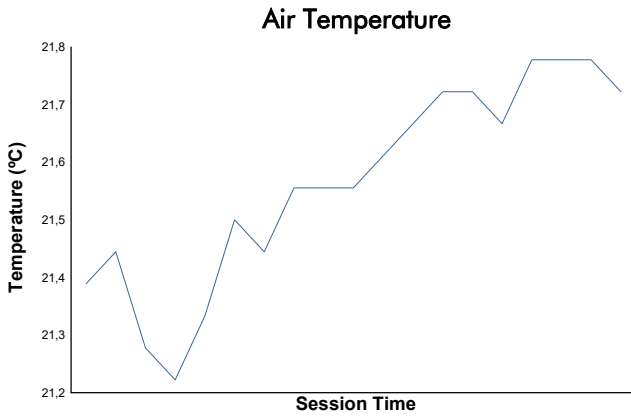

PORTIMAO COPPA SHELL & 488 Qualifying 1 488

Weather Report

Track Status: **DRY**