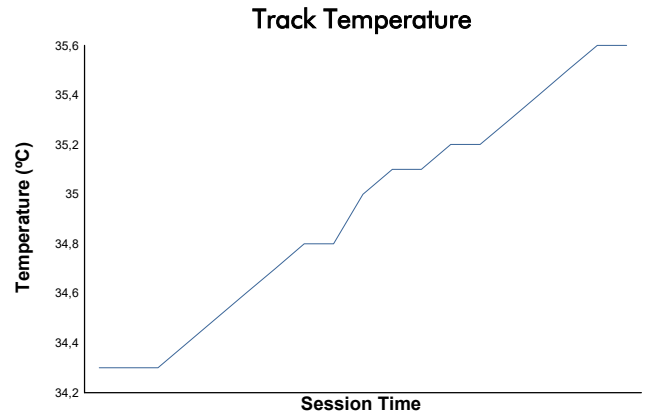

PORTIMAO COPPA SHELL & 488 Qualifying 1 488

Weather Report

Track Status: **DRY**