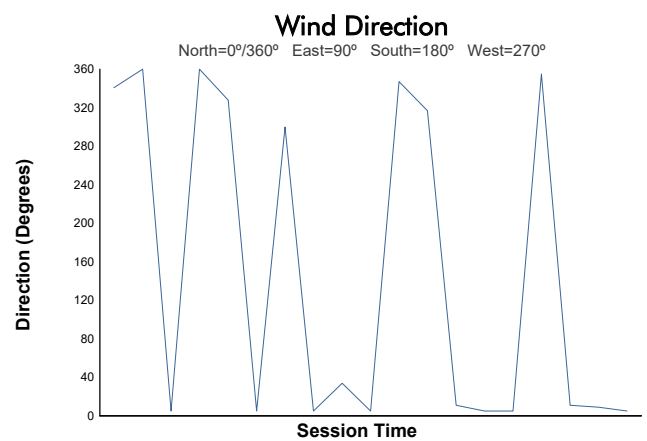

PORTIMAO COPPA SHELL & 488 Qualifying 1 488

Weather Report

Track Status: **DRY**