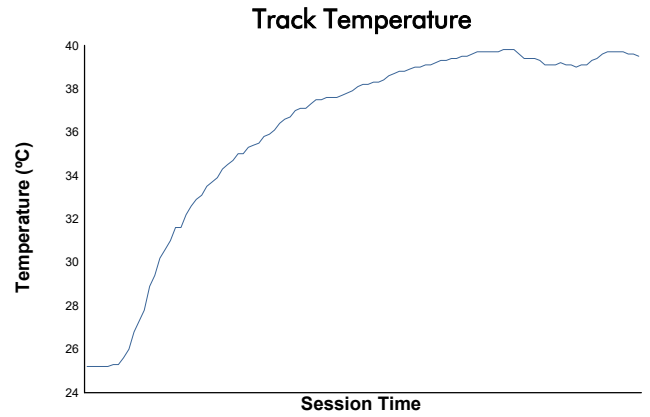

JEREZ FERRARI CHALLENGE Test 2 Group B Weather Report

Track Status: **DRY**