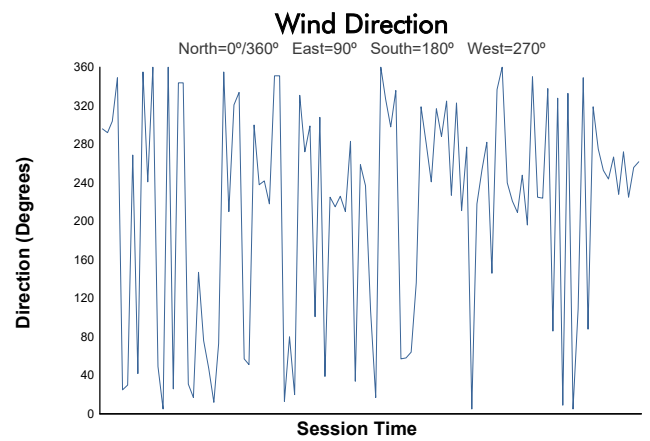

JEREZ FERRARI CHALLENGE Test 2 Group B Weather Report

Track Status: **DRY**