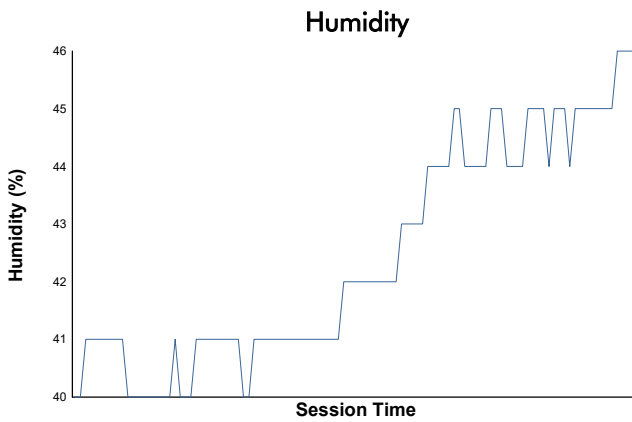

JEREZ FERRARI CHALLENGE Test 2 Group B Weather Report

Track Status: **DRY**