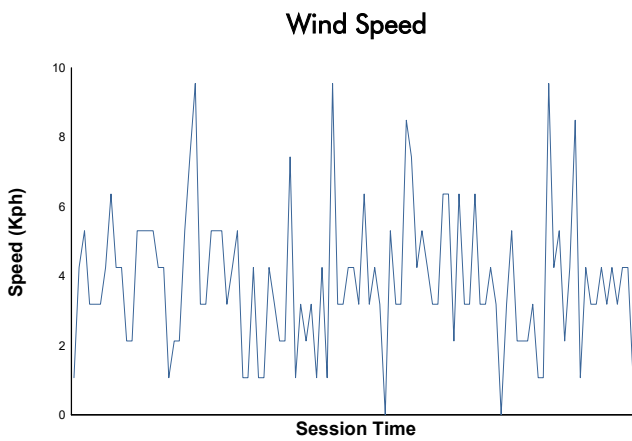

JEREZ FERRARI CHALLENGE Test 2 Group B Weather Report

Track Status: **DRY**