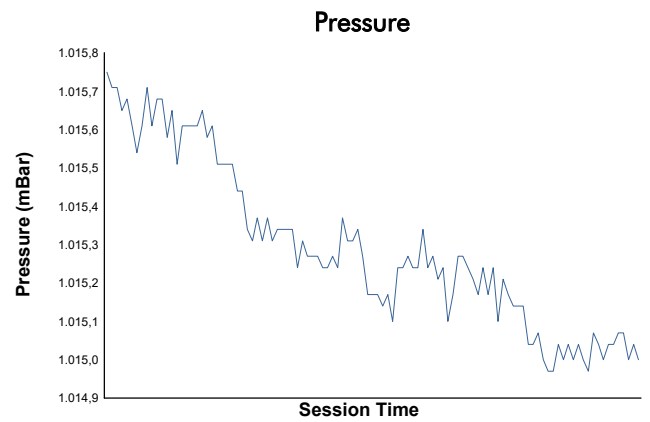

JEREZ FERRARI CHALLENGE Test 2 Group B Weather Report

Track Status: **DRY**