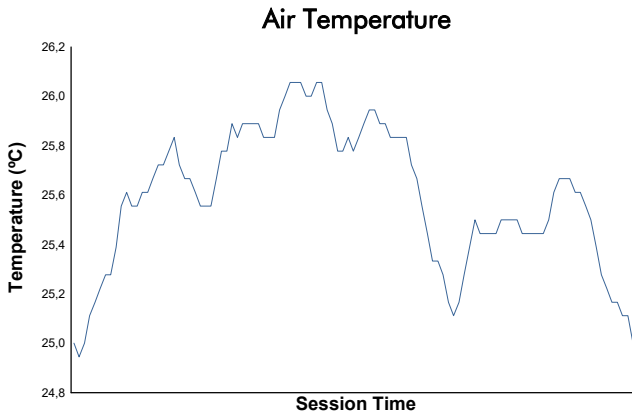

JEREZ FERRARI CHALLENGE Test 2 Group B Weather Report

Track Status: **DRY**