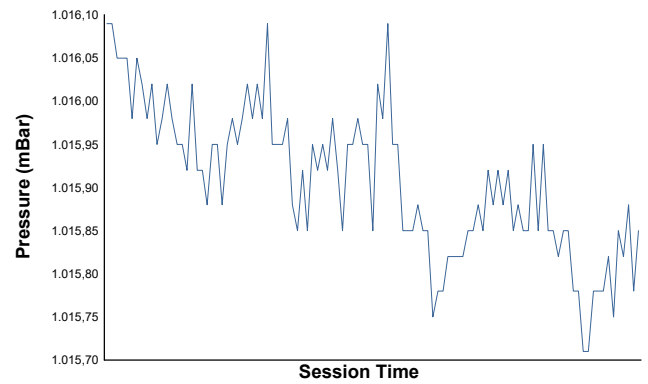

JEREZ FERRARI CHALLENGE Test 2 Group A Weather Report

Air Temperature

Track Temperature

Humidity

Pressure

Wind Speed

Wind Direction

Track Status: **DRY**