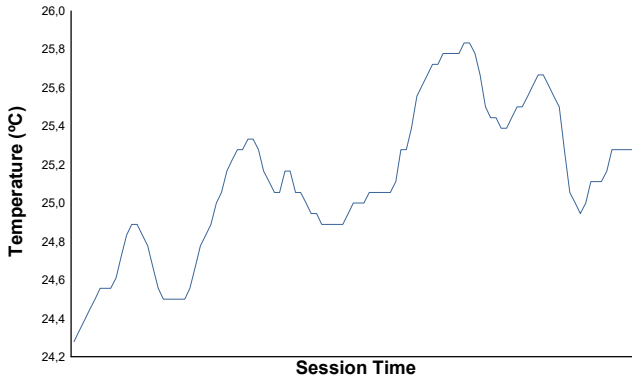

JEREZ FERRARI CHALLENGE Test 2 Group A Weather Report

Air Temperature

Track Temperature

Humidity

Pressure

Wind Speed

Wind Direction

Track Status: **DRY**