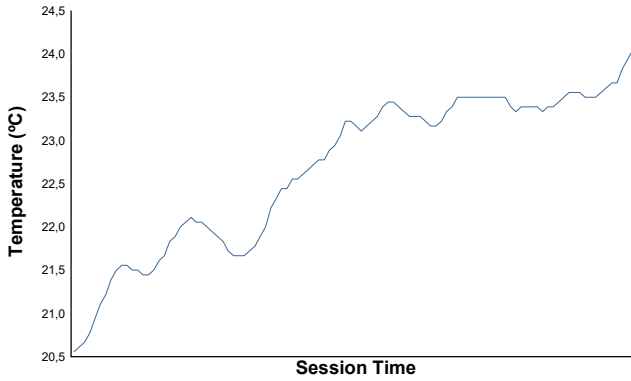

JEREZ FERRARI CHALLENGE Test 1 Group B Weather Report

Air Temperature

Track Temperature

Humidity

Pressure

Wind Speed

Wind Direction

Track Status: **DRY**