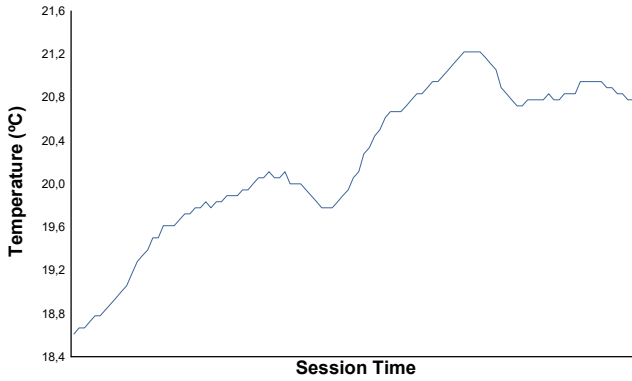

JEREZ FERRARI CHALLENGE Test 1 Group A Weather Report

Air Temperature

Track Temperature

Humidity

Pressure

Wind Speed

Wind Direction

Track Status: **DRY**