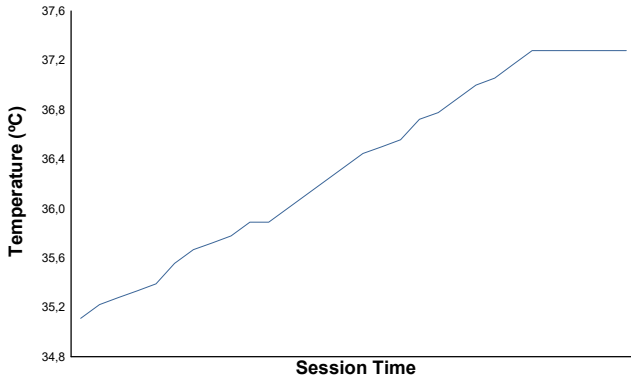

JEREZ COPPA SHELL & 488 Race 2

Weather Report

Air Temperature

Track Temperature

Humidity

Pressure

Wind Speed

Wind Direction