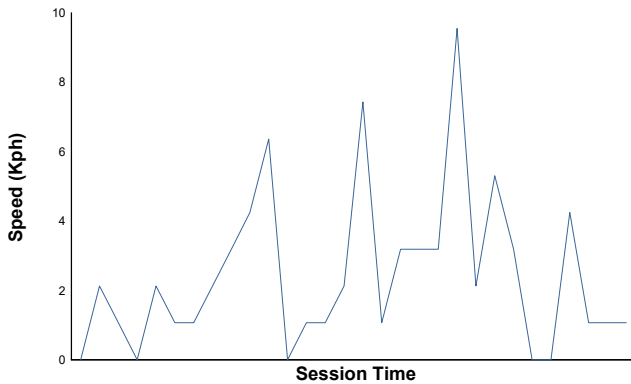

JEREZ COPPA SHELL & 488 Race 2

Weather Report

Air Temperature

Track Temperature

Humidity

Pressure

Wind Speed

Wind Direction