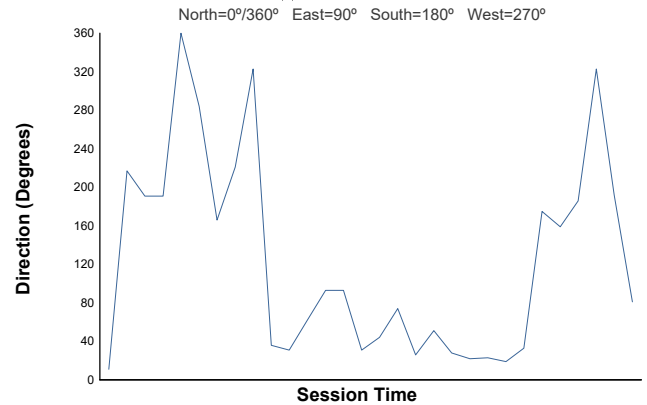

JEREZ COPPA SHELL & 488 Race 2

Weather Report

Air Temperature

Track Temperature

Humidity

Pressure

Wind Speed

Wind Direction

Track Status: **DRY**