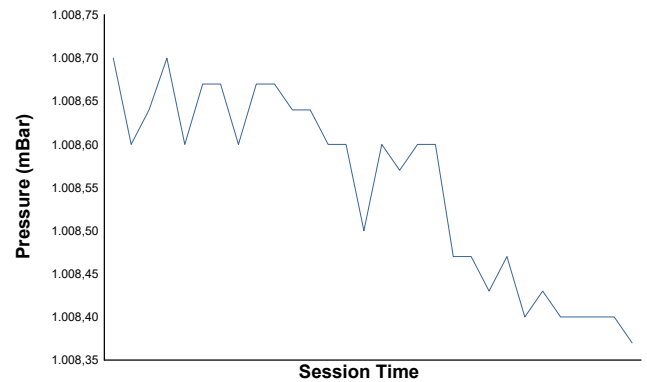

JEREZ COPPA SHELL & 488 Race 2

Weather Report

Air Temperature

Track Temperature

Humidity

Pressure

Wind Speed

Wind Direction