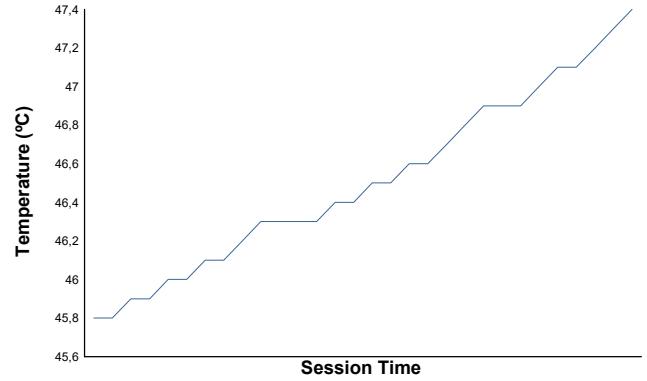

JEREZ COPPA SHELL & 488 Race 2

Weather Report

Air Temperature

Track Temperature

Humidity

Pressure

Wind Speed

Wind Direction