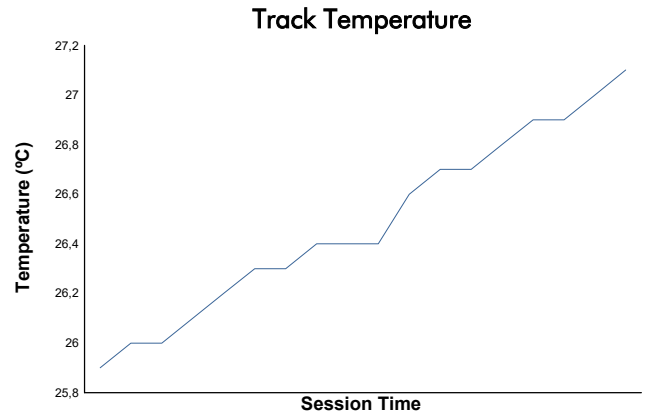

JEREZ COPPA SHELL & 488 Qualifying 2 Shell Weather Report

Track Status: **DRY**