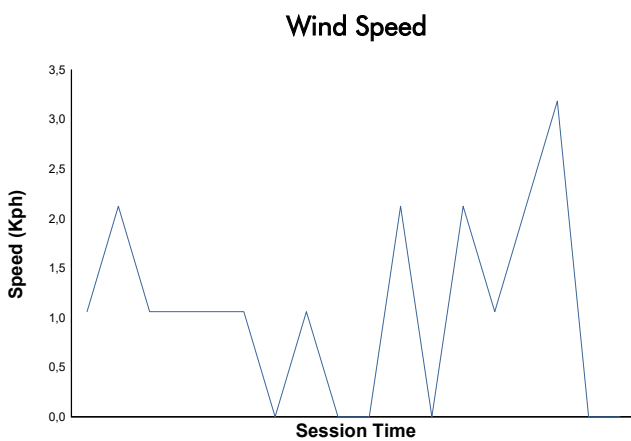

JEREZ COPPA SHELL & 488 Qualifying 2 Shell Weather Report

Track Status: **DRY**