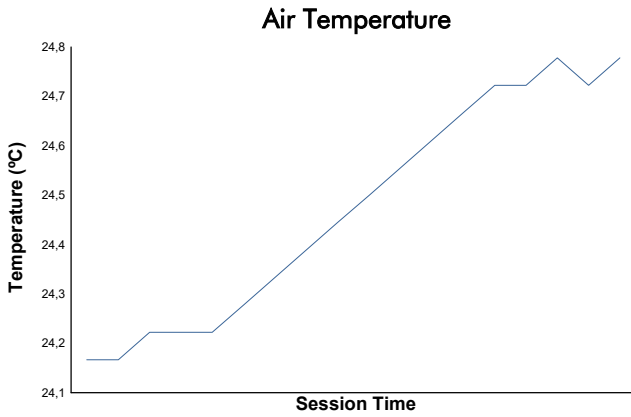

JEREZ COPPA SHELL & 488 Qualifying 2 Shell Weather Report

Track Status: **DRY**