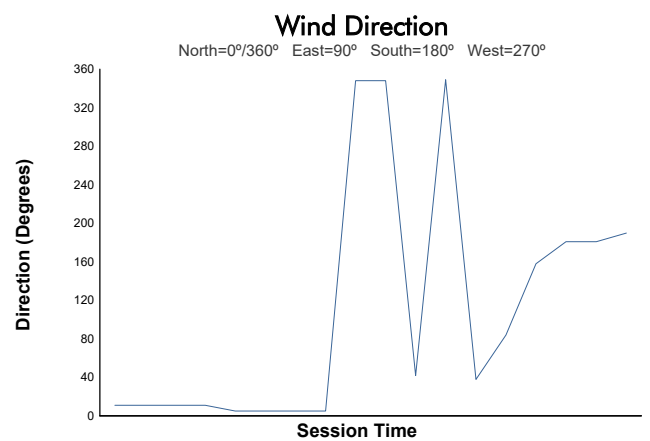

JEREZ COPPA SHELL & 488 Qualifying 2 Shell Weather Report

Track Status: **DRY**