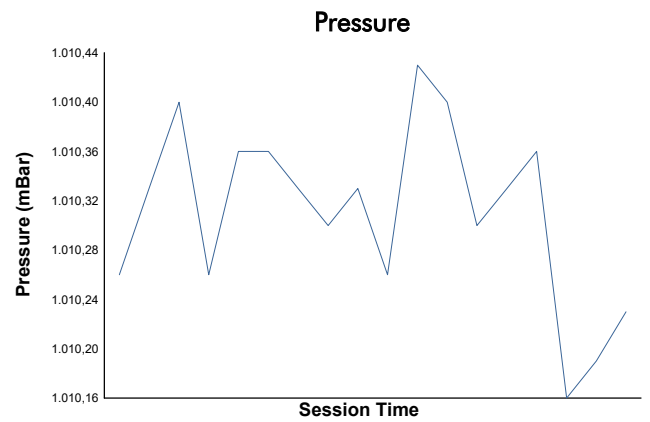

JEREZ COPPA SHELL & 488 Qualifying 2 Shell Weather Report

Track Status: **DRY**