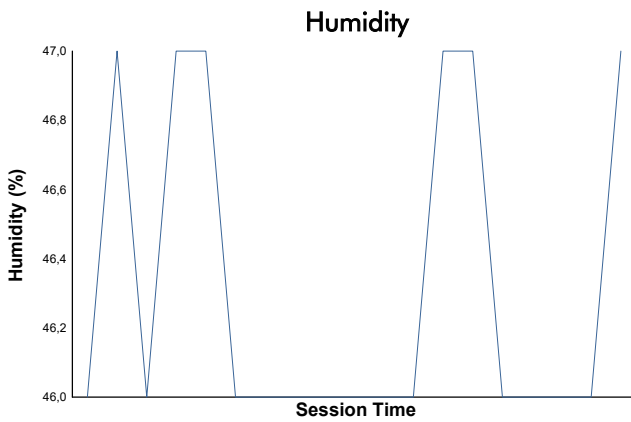

JEREZ COPPA SHELL & 488 Qualifying 2 488

Weather Report

Track Status: **DRY**