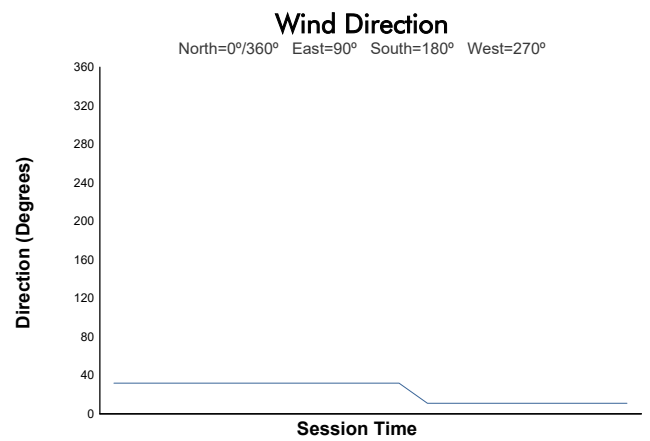

JEREZ COPPA SHELL & 488 Qualifying 2 488

Weather Report

Track Status: **DRY**