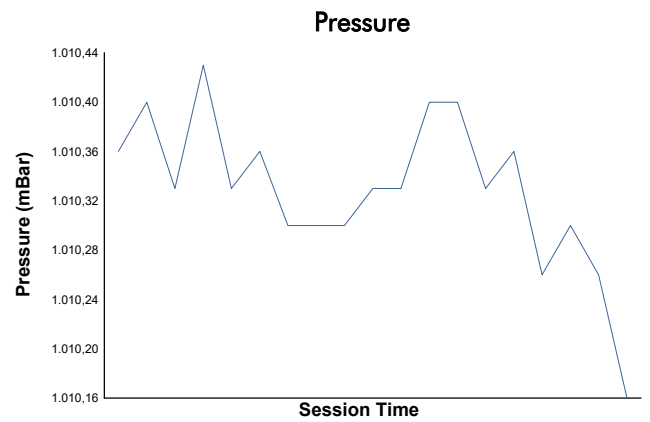

JEREZ COPPA SHELL & 488 Qualifying 2 488

Weather Report

Track Status: **DRY**