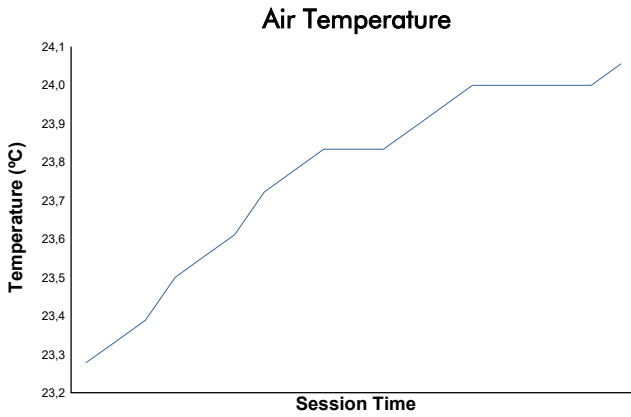

JEREZ COPPA SHELL & 488 Qualifying 2 488

Weather Report

Track Status: **DRY**