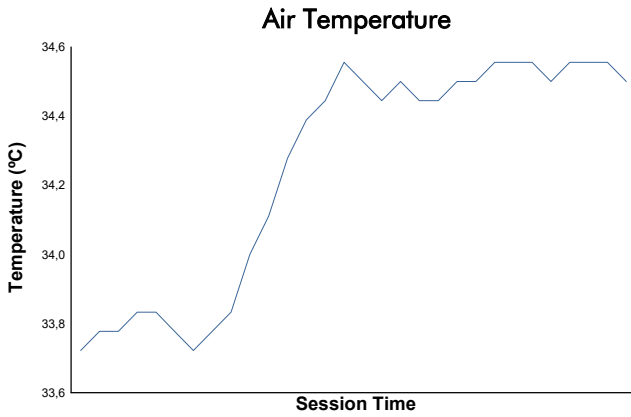

JEREZ COPPA SHELL & 488 Race 1

Weather Report

Track Status: **DRY**