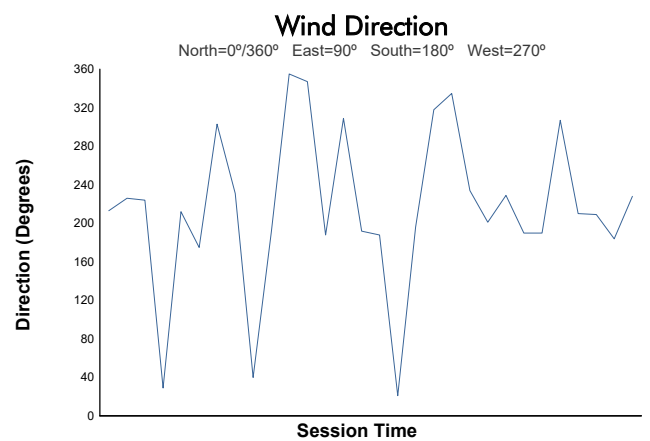

JEREZ COPPA SHELL & 488 Race 1

Weather Report

Track Status: **DRY**