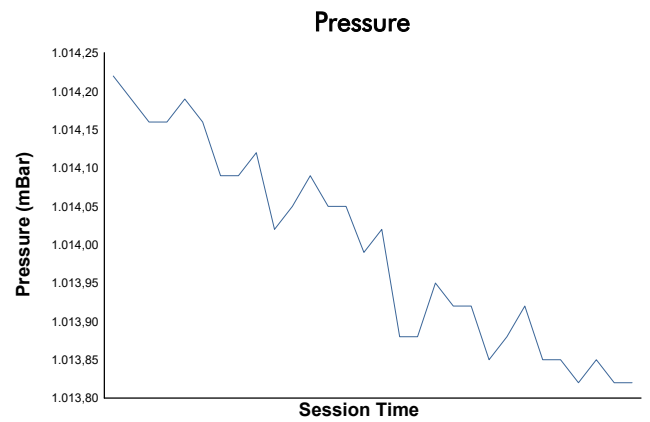

JEREZ COPPA SHELL & 488 Race 1

Weather Report

Track Status: **DRY**