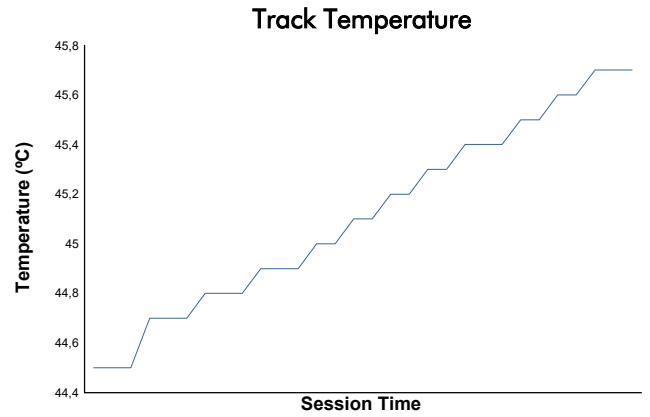

JEREZ COPPA SHELL & 488 Race 1

Weather Report

Track Status: **DRY**