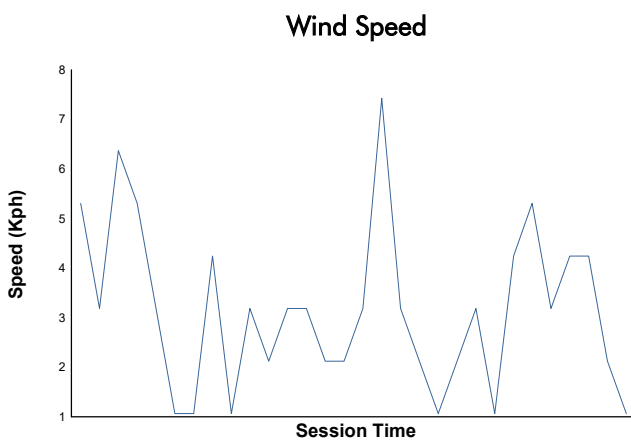

JEREZ COPPA SHELL & 488 Race 1

Weather Report

Track Status: **DRY**