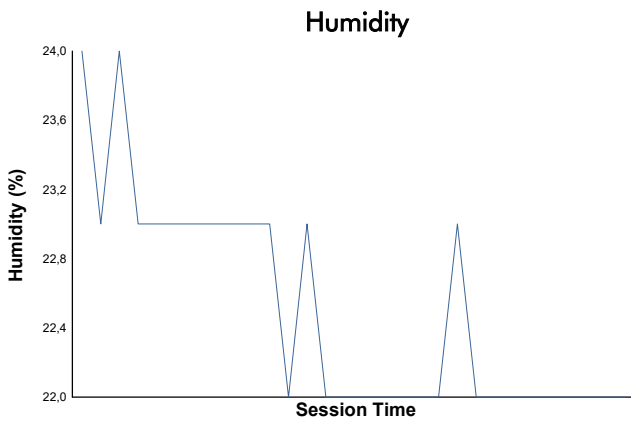

JEREZ COPPA SHELL & 488 Race 1

Weather Report

Track Status: **DRY**