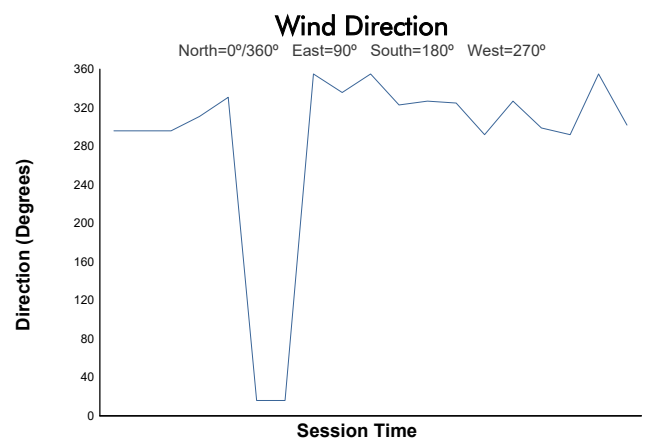

JEREZ COPPA SHELL & 488 Qualifying 1 Shell Weather Report

Track Status: **DRY**