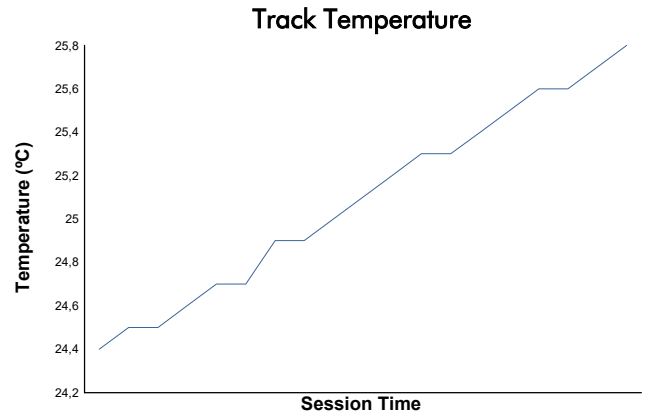

JEREZ COPPA SHELL & 488 Qualifying 1 Shell Weather Report

Track Status: **DRY**