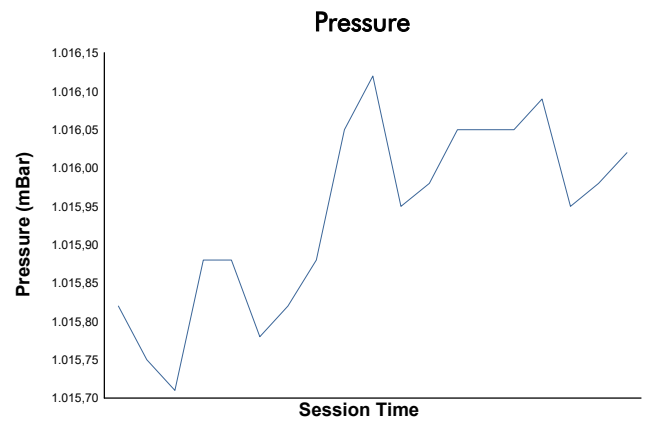

JEREZ COPPA SHELL & 488 Qualifying 1 Shell Weather Report

Track Status: **DRY**