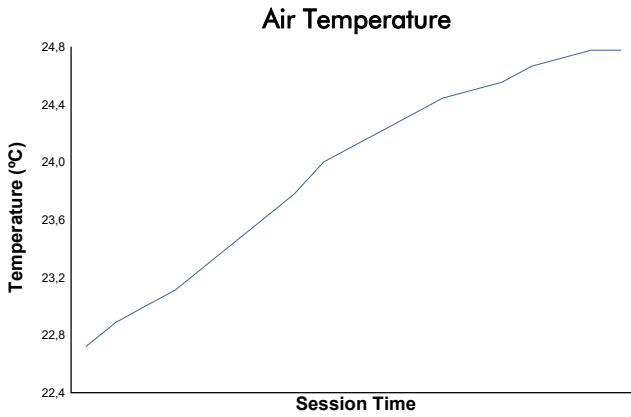

JEREZ COPPA SHELL & 488 Qualifying 1 Shell Weather Report

Track Status: **DRY**