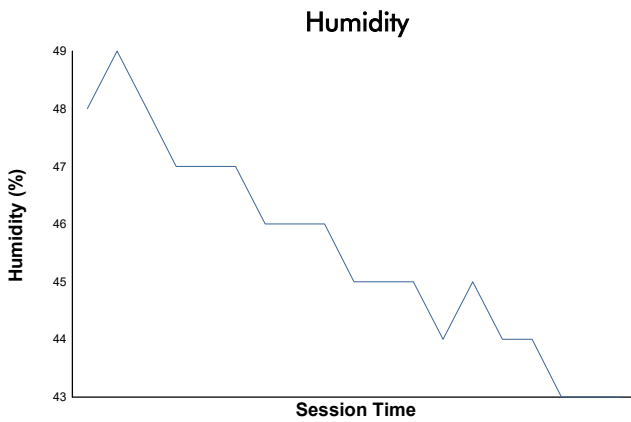

JEREZ COPPA SHELL & 488 Qualifying 1 Shell Weather Report

Track Status: **DRY**