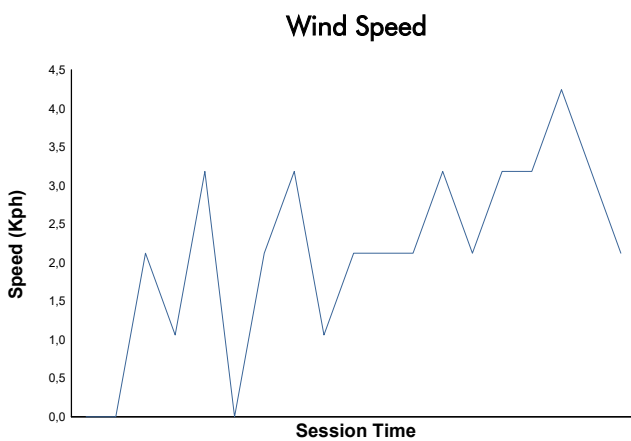

JEREZ COPPA SHELL & 488 Qualifying 1 Shell Weather Report

Track Status: **DRY**