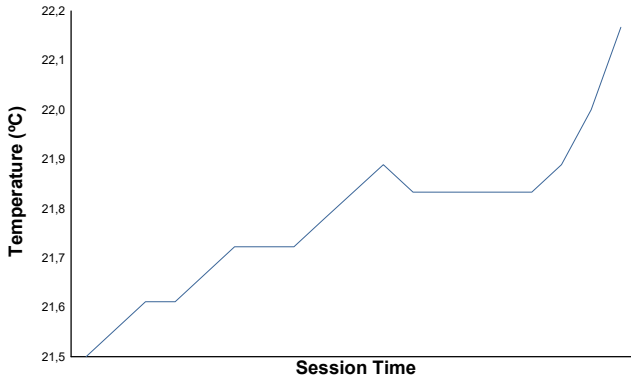

JEREZ COPPA SHELL & 488 Qualifying 1 488

Weather Report

Air Temperature

Track Temperature

Humidity

Pressure

Wind Speed

Wind Direction