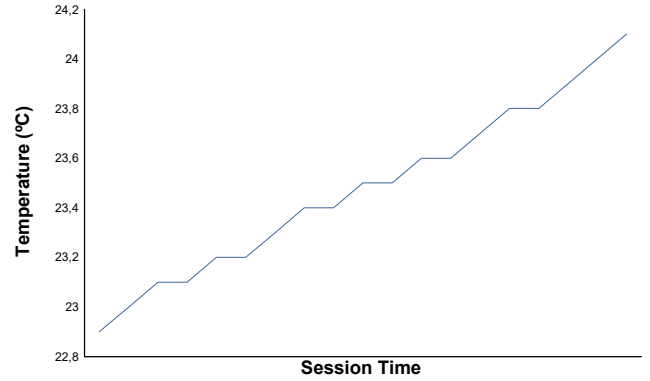

JEREZ COPPA SHELL & 488 Qualifying 1 488

Weather Report

Air Temperature

Track Temperature

Humidity

Pressure

Wind Speed

Wind Direction