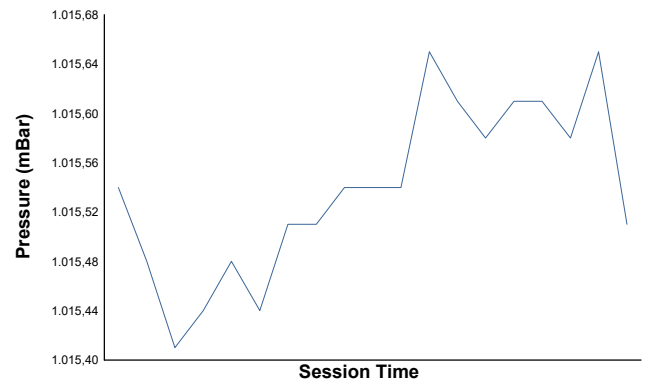

JEREZ COPPA SHELL & 488 Qualifying 1 488

Weather Report

Air Temperature

Track Temperature

Humidity

Pressure

Wind Speed

Wind Direction