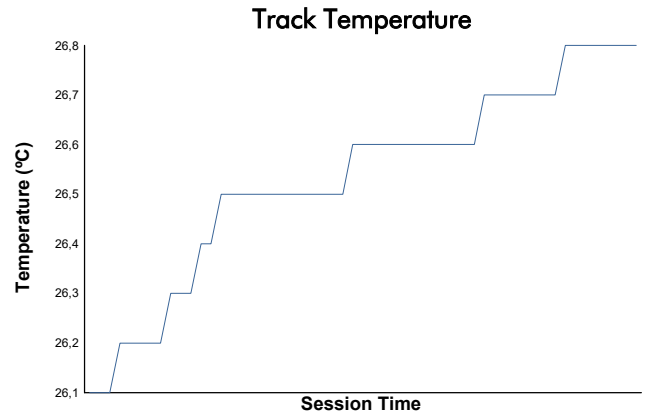

JEREZ COPPA SHELL & 488 Free Practice Weather Report

Track Status: **DRY**