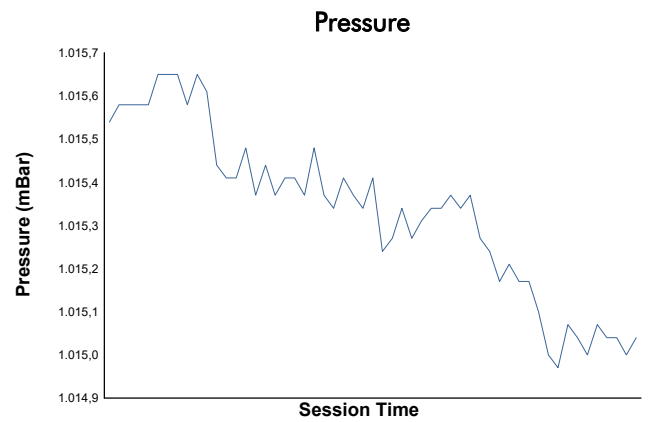

JEREZ COPPA SHELL & 488 Free Practice Weather Report

Track Status: **DRY**