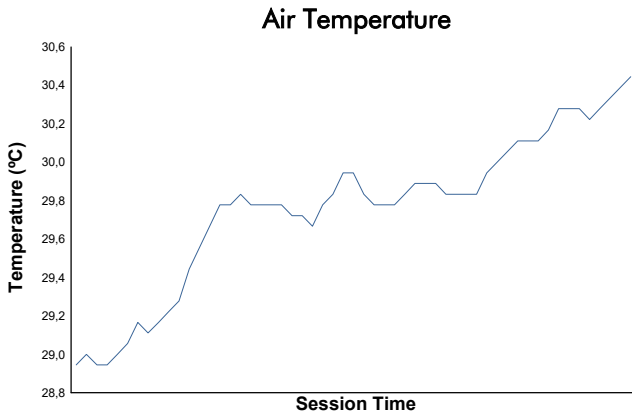

JEREZ COPPA SHELL & 488 Free Practice Weather Report

Track Status: **DRY**