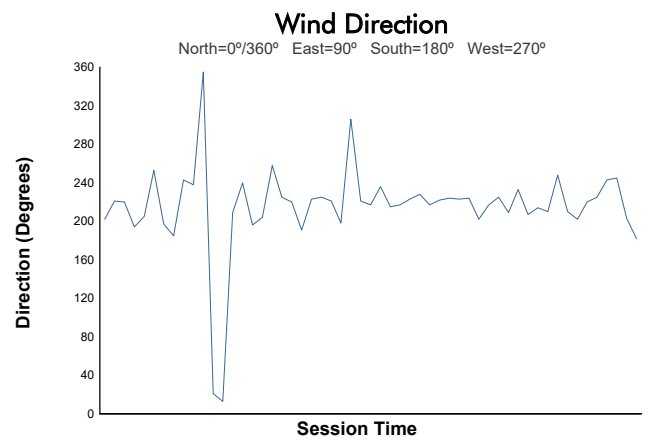

JEREZ COPPA SHELL & 488 Free Practice Weather Report

Track Status: **DRY**