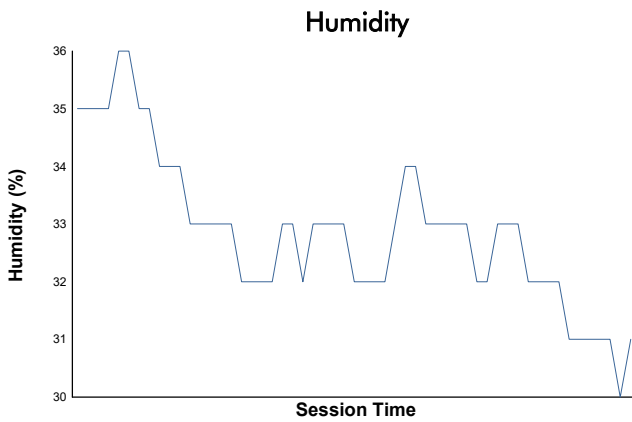

JEREZ COPPA SHELL & 488 Free Practice Weather Report

Track Status: **DRY**