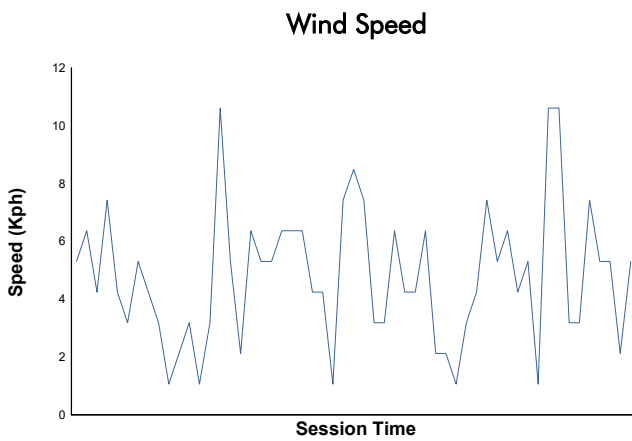

JEREZ COPPA SHELL & 488 Free Practice Weather Report

Track Status: **DRY**