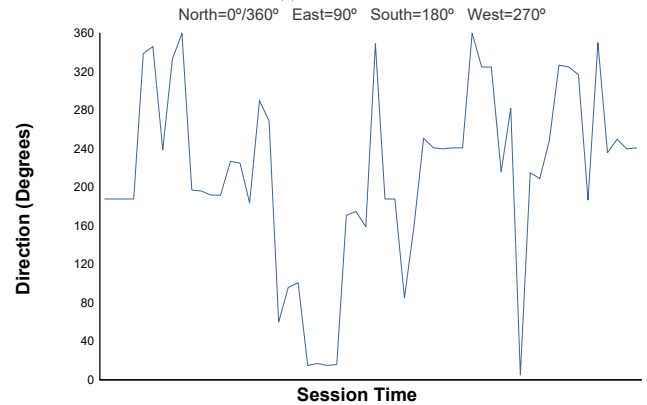

JEREZ COPPA SHELL & 488 Test

Weather Report

Air Temperature

Track Temperature

Humidity

Pressure

Wind Speed

Wind Direction

Track Status: **DRY**