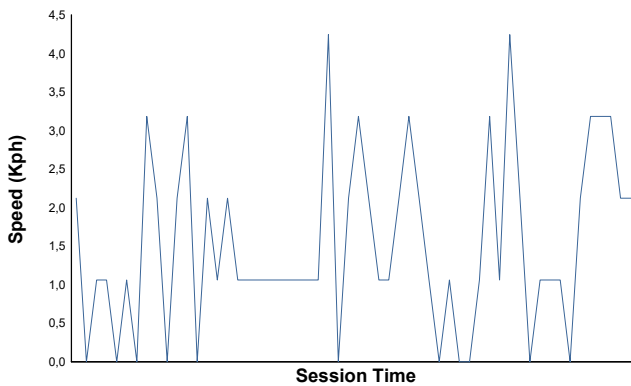

JEREZ COPPA SHELL & 488 Test

Weather Report

Air Temperature

Track Temperature

Humidity

Pressure

Wind Speed

Wind Direction