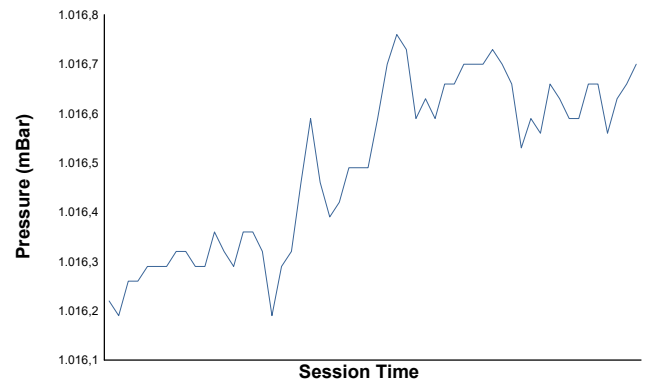

JEREZ COPPA SHELL & 488 Test

Weather Report

Air Temperature

Track Temperature

Humidity

Pressure

Wind Speed

Wind Direction