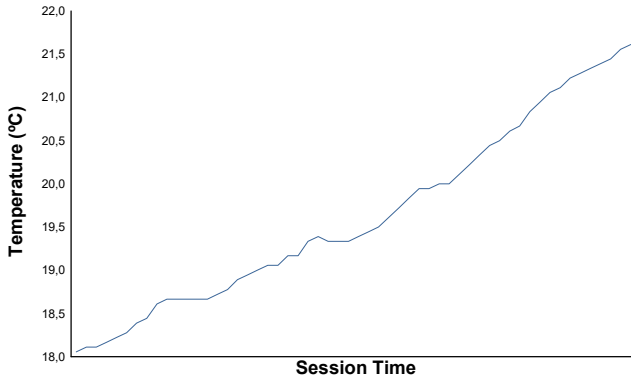

JEREZ COPPA SHELL & 488 Test

Weather Report

Air Temperature

Track Temperature

Humidity

Pressure

Wind Speed

Wind Direction