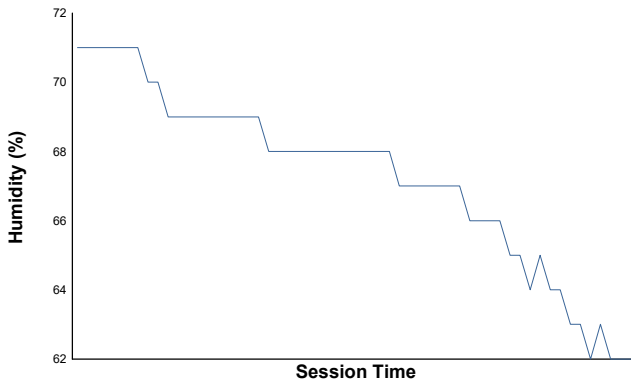

JEREZ COPPA SHELL & 488 Test

Weather Report

Air Temperature

Track Temperature

Humidity

Pressure

Wind Speed

Wind Direction