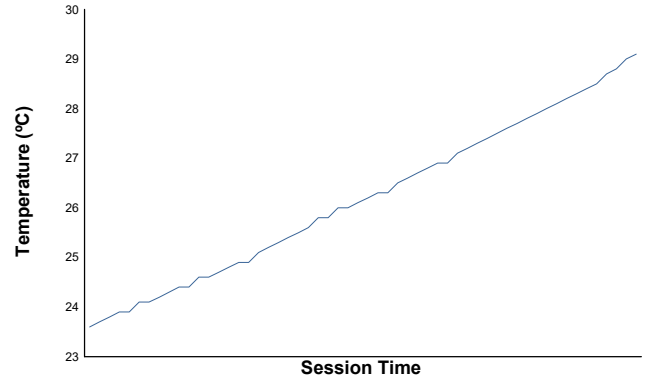

JEREZ COPPA SHELL & 488 Test

Weather Report

Air Temperature

Track Temperature

Humidity

Pressure

Wind Speed

Wind Direction