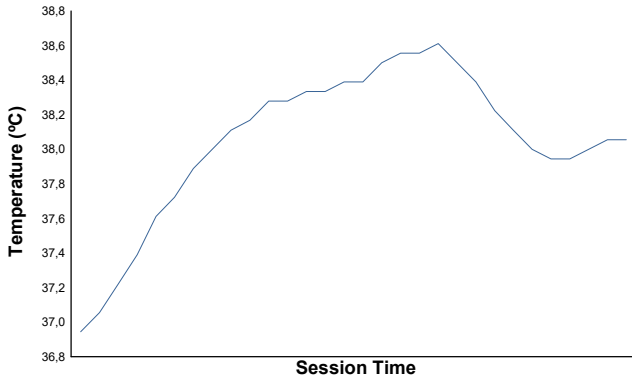

JEREZ TROFEO PIRELLI Race 2

Weather Report

Air Temperature

Track Temperature

Humidity

Pressure

Wind Speed

Wind Direction