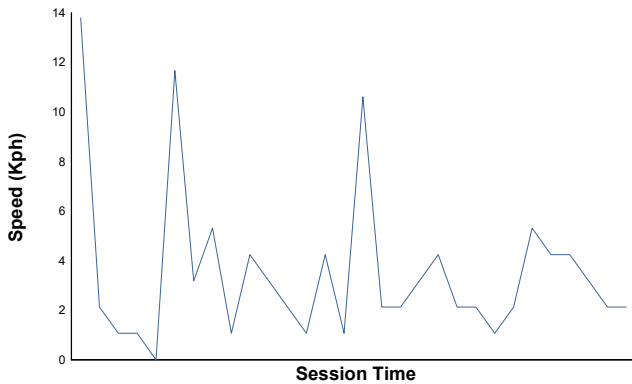

JEREZ TROFEO PIRELLI Race 2

Weather Report

Air Temperature

Track Temperature

Humidity

Pressure

Wind Speed

Wind Direction