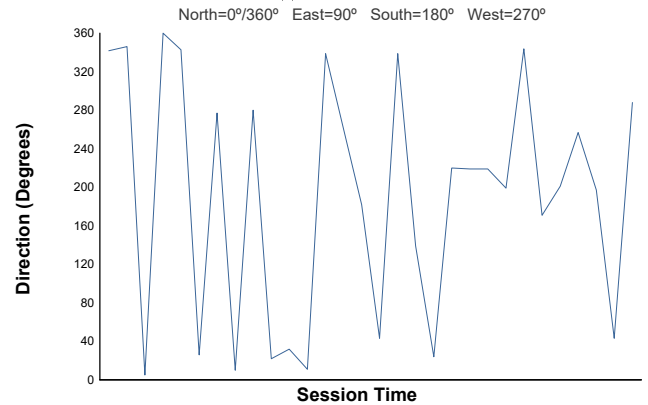

JEREZ TROFEO PIRELLI Race 2

Weather Report

Air Temperature

Track Temperature

Humidity

Pressure

Wind Speed

Wind Direction

Track Status: **DRY**