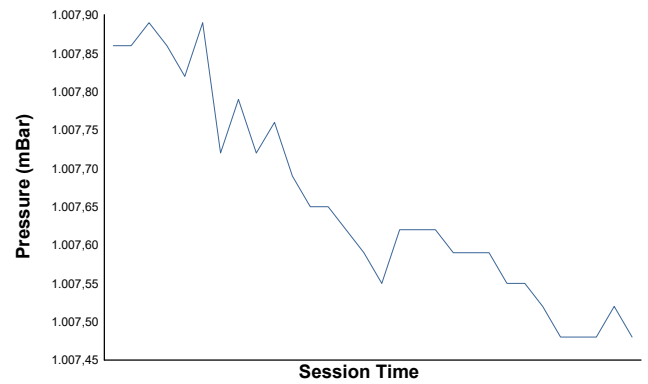

JEREZ TROFEO PIRELLI Race 2

Weather Report

Air Temperature

Track Temperature

Humidity

Pressure

Wind Speed

Wind Direction