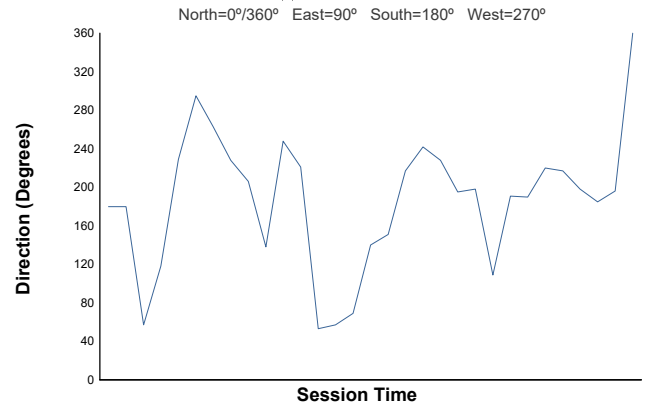

JEREZ TROFEO PIRELLI Race 1

Weather Report

Air Temperature

Track Temperature

Humidity

Pressure

Wind Speed

Wind Direction

Track Status: **DRY**