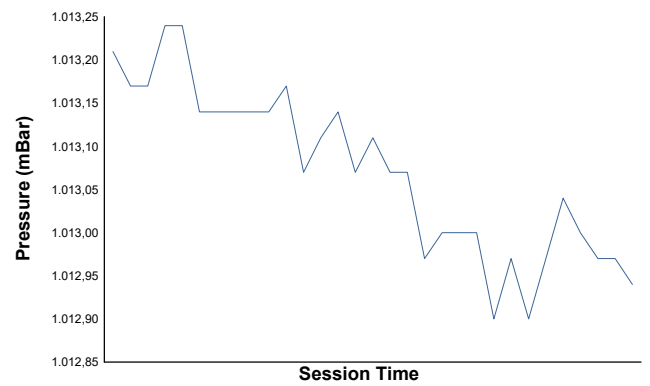

JEREZ TROFEO PIRELLI Race 1

Weather Report

Air Temperature

Track Temperature

Humidity

Pressure

Wind Speed

Wind Direction