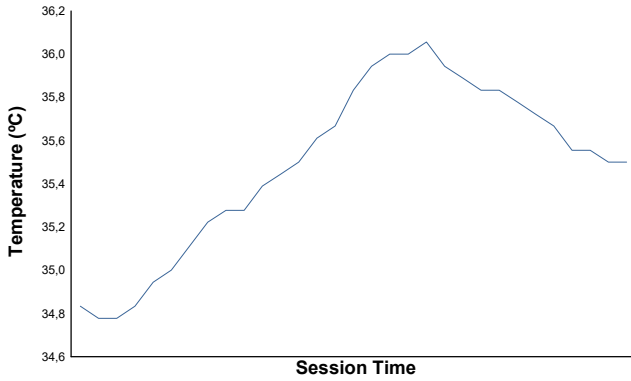

JEREZ TROFEO PIRELLI Race 1

Weather Report

Air Temperature

Track Temperature

Humidity

Pressure

Wind Speed

Wind Direction