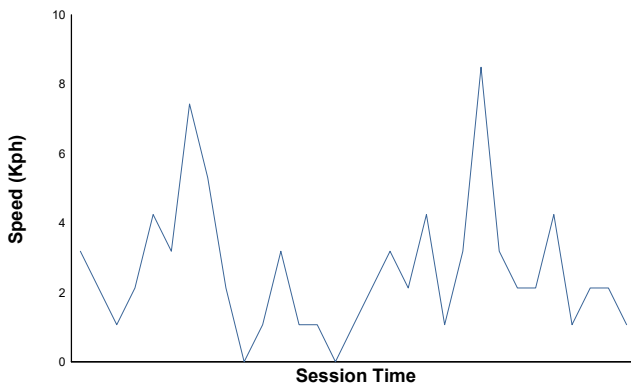

JEREZ TROFEO PIRELLI Race 1

Weather Report

Air Temperature

Track Temperature

Humidity

Pressure

Wind Speed

Wind Direction