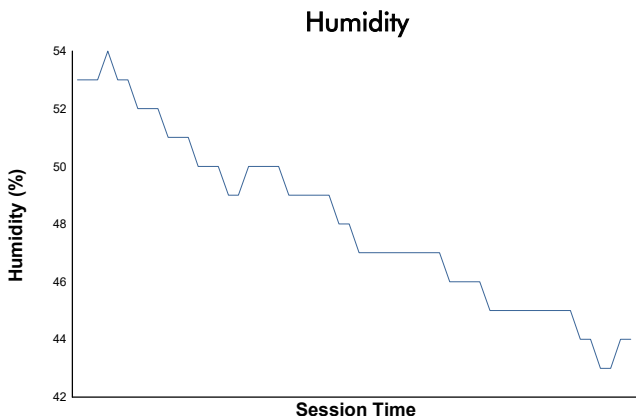

JEREZ TROFEO PIRELLI Test Weather Report

Track Status: **DRY**