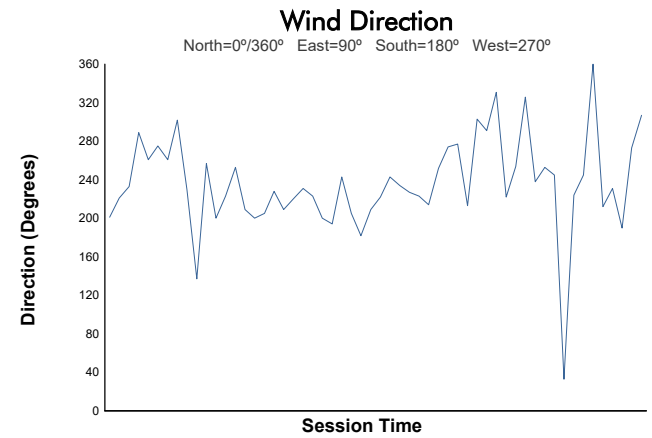

JEREZ TROFEO PIRELLI Test Weather Report

Track Status: **DRY**