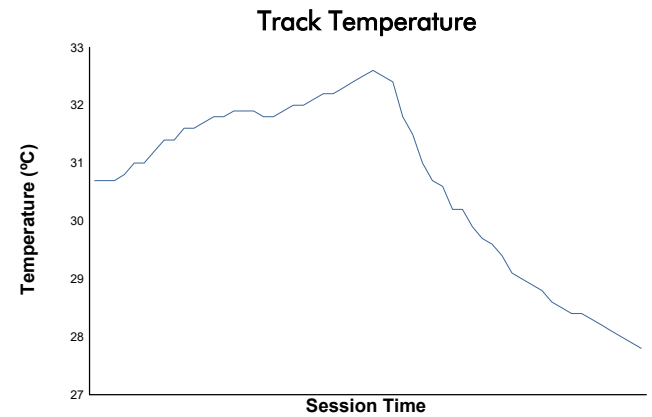

JEREZ TROFEO PIRELLI Test Weather Report

Track Status: **DRY**