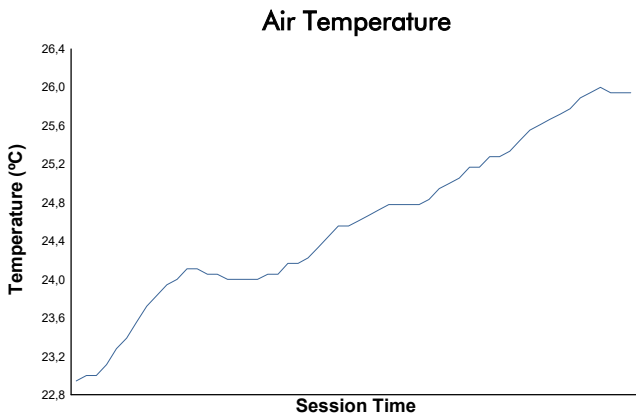

JEREZ TROFEO PIRELLI Test Weather Report

Track Status: **DRY**