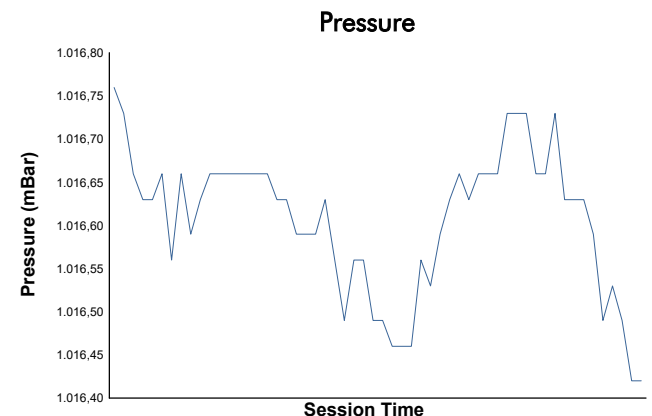

JEREZ TROFEO PIRELLI Test Weather Report

Track Status: **DRY**