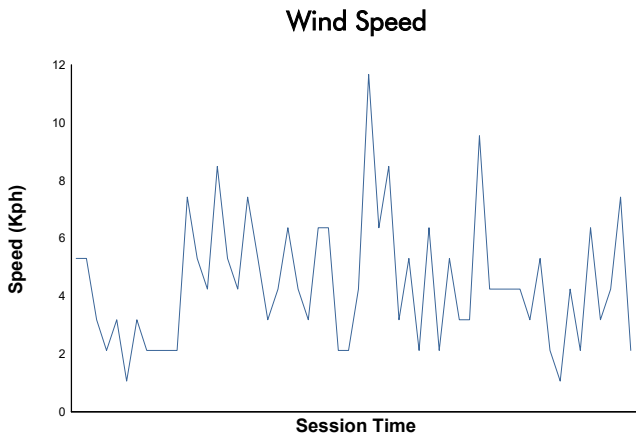

JEREZ TROFEO PIRELLI Test Weather Report

Track Status: **DRY**