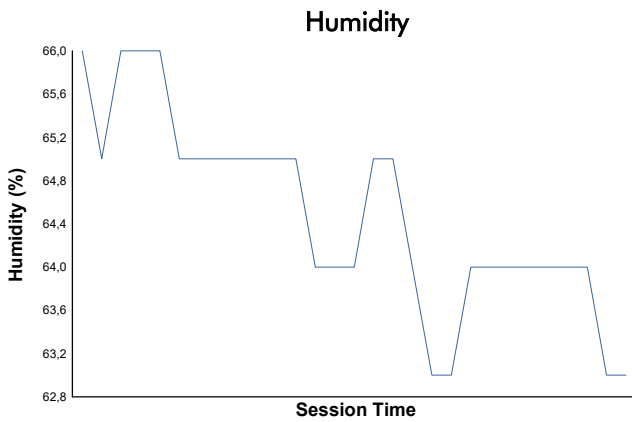

BALATON COPPA SHELL AM Qualifying 2

Weather Report

Track Status: **DRY**