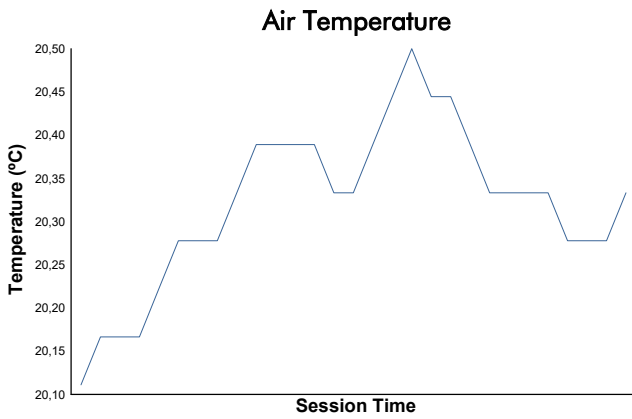

BALATON COPPA SHELL AM Qualifying 2

Weather Report

Track Status: **DRY**