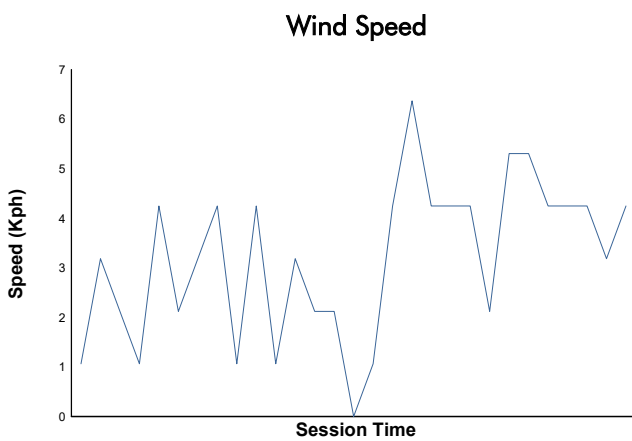

BALATON COPPA SHELL AM Qualifying 2

Weather Report

Track Status: **DRY**