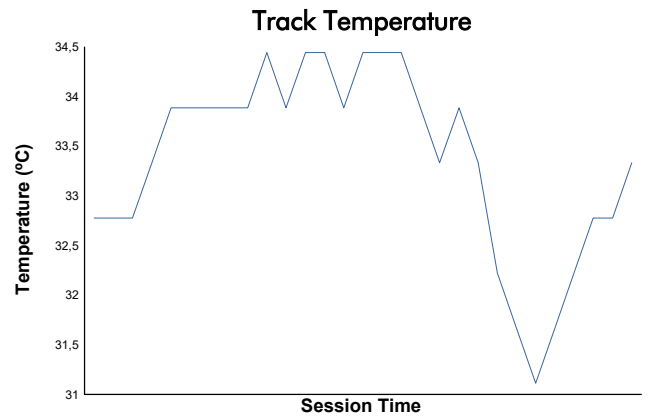

BALATON COPPA SHELL AM Qualifying 2

Weather Report

Track Status: **DRY**