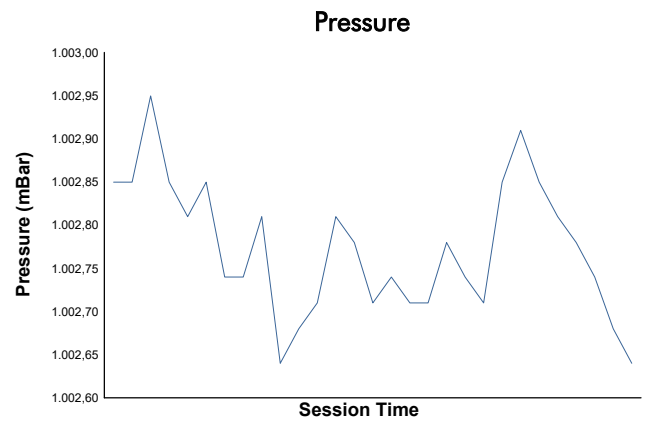

BALATON COPPA SHELL AM Qualifying 2

Weather Report

Track Status: **DRY**