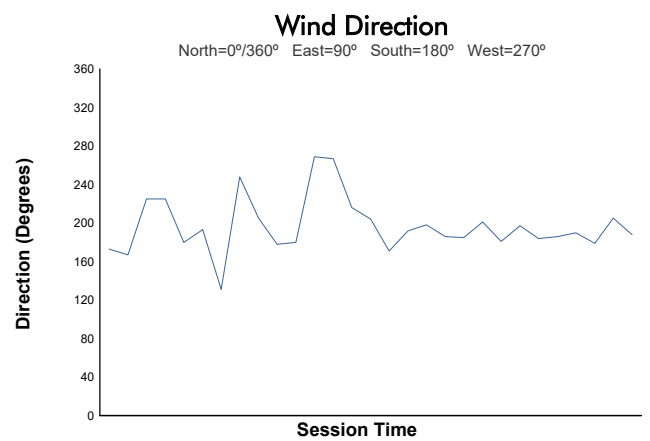

BALATON COPPA SHELL AM Qualifying 2

Weather Report

Track Status: **DRY**