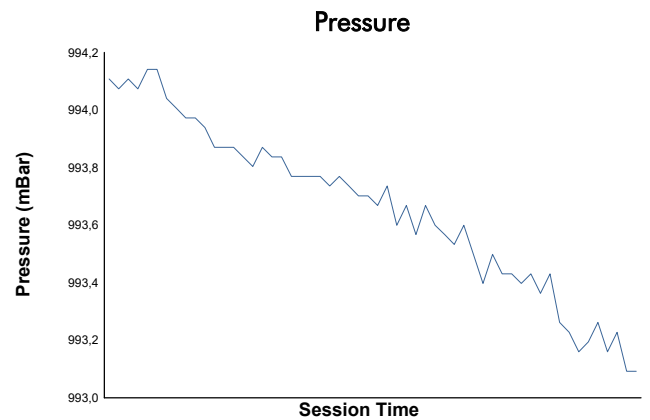

BALATON COPPA SHELL AM Free Practice Weather Report

Track Status: **WET**