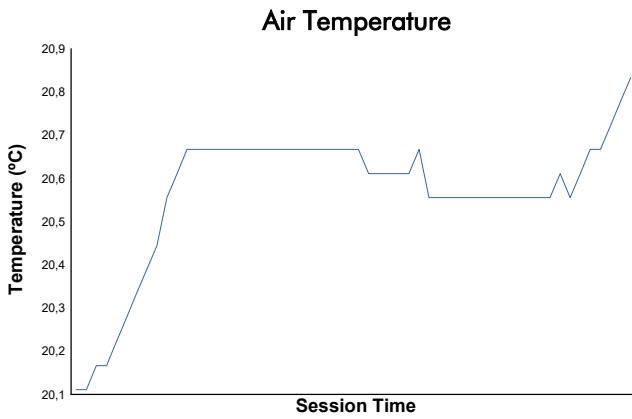

BALATON COPPA SHELL AM Free Practice Weather Report

Track Status: **WET**