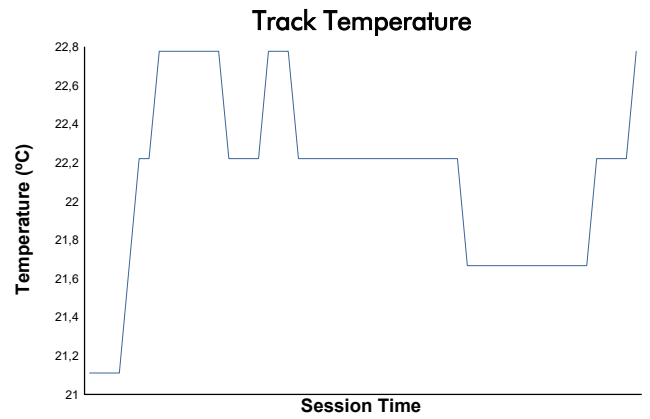

BALATON COPPA SHELL AM Free Practice Weather Report

Track Status: **WET**