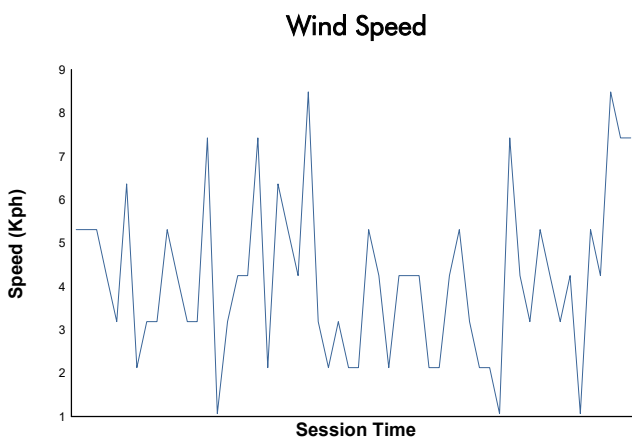

BALATON COPPA SHELL AM Free Practice Weather Report

Track Status: **WET**