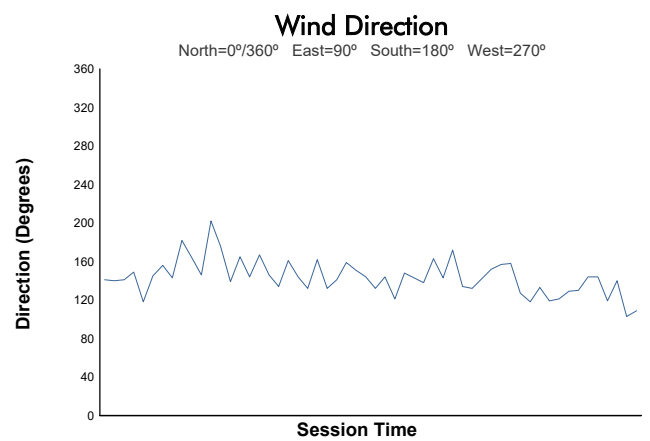

BALATON COPPA SHELL AM Free Practice Weather Report

Track Status: **WET**