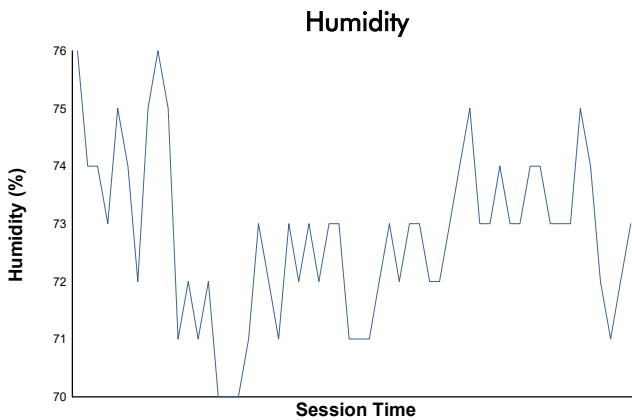

BALATON COPPA SHELL AM Free Practice Weather Report

Track Status: **WET**