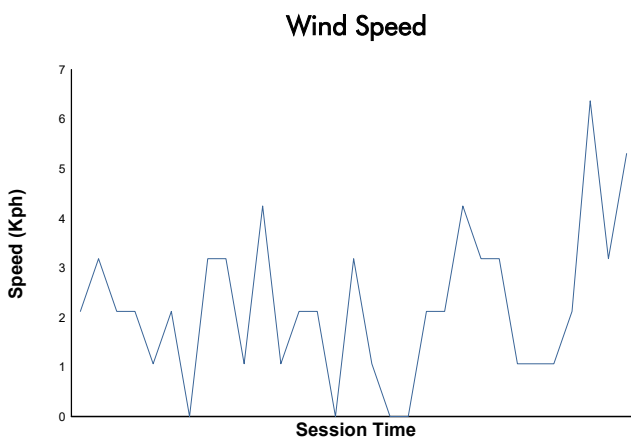

BALATON COPPA SHELL & 488 Race 2

Weather Report

Track Status: **DRY**