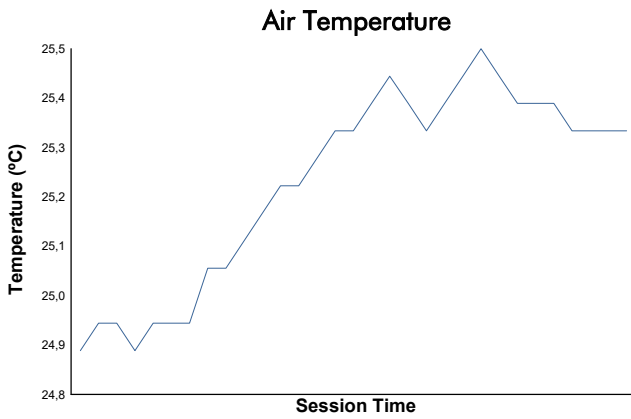

BALATON COPPA SHELL & 488 Race 2

Weather Report

Track Status: **DRY**