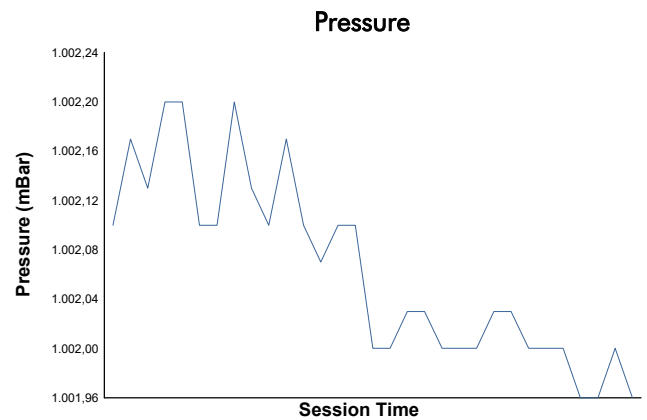

BALATON COPPA SHELL & 488 Race 2

Weather Report

Track Status: **DRY**