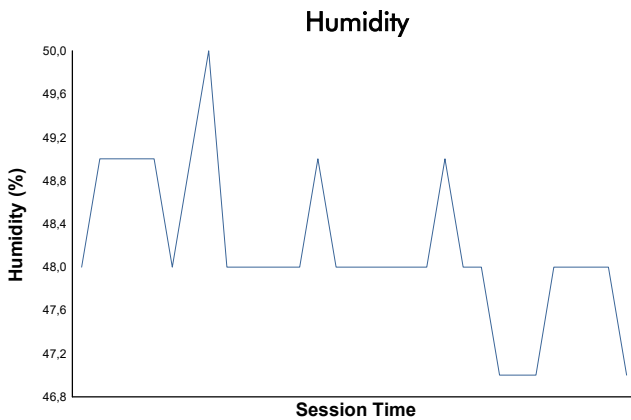

BALATON COPPA SHELL & 488 Race 2

Weather Report

Track Status: **DRY**