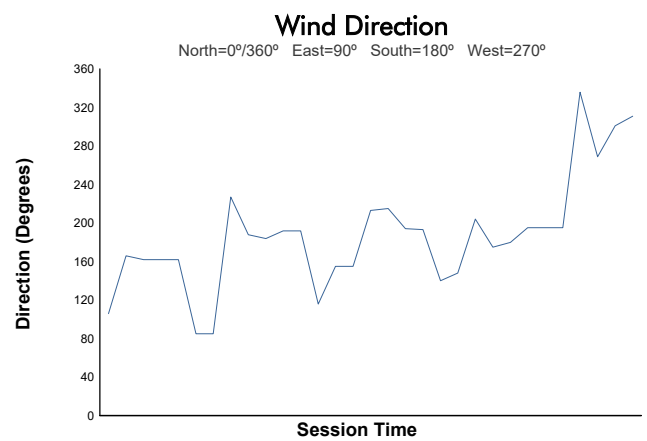

BALATON COPPA SHELL & 488 Race 2

Weather Report

Track Status: **DRY**