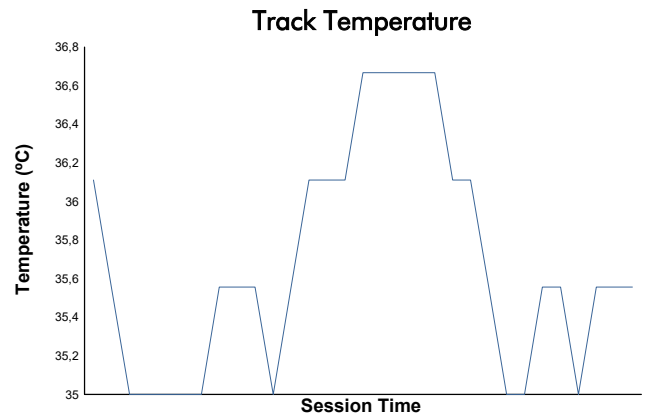

BALATON COPPA SHELL & 488 Race 2

Weather Report

Track Status: **DRY**