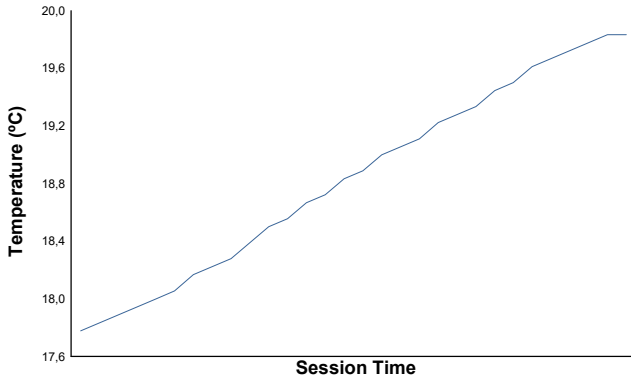

BALATON COPPA SHELL & 488 Race 1

Weather Report

Air Temperature

Track Temperature

Humidity

Pressure

Wind Speed

Wind Direction