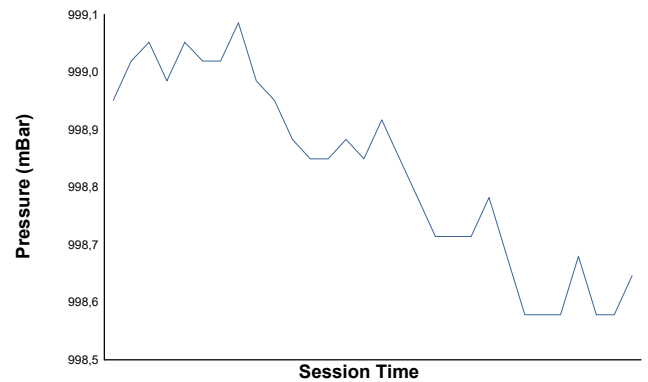

BALATON COPPA SHELL & 488 Race 1

Weather Report

Air Temperature

Track Temperature

Humidity

Pressure

Wind Speed

Wind Direction