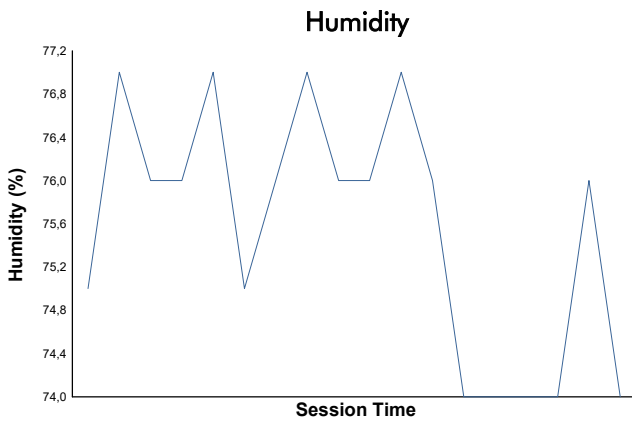

BALATON COPPA SHELL & 488 Qualifying 1 Shell Weather Report

Track Status: **WET**