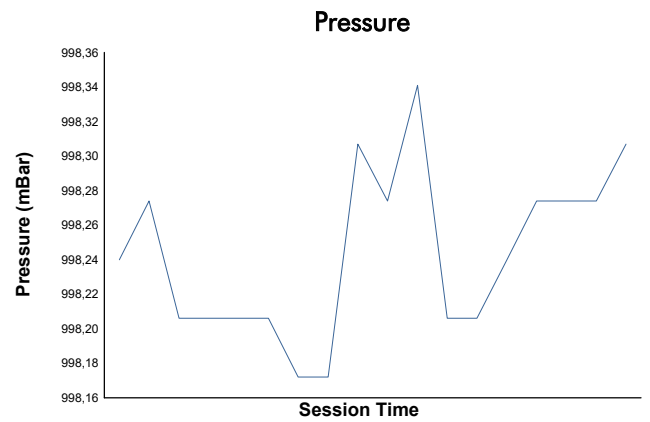

BALATON COPPA SHELL & 488 Qualifying 1 Shell Weather Report

Track Status: **WET**