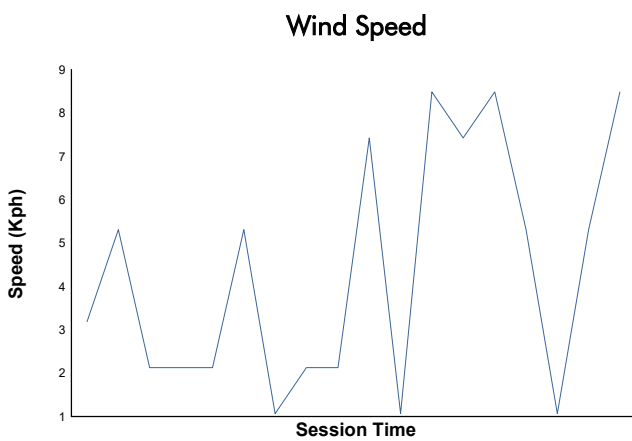

BALATON COPPA SHELL & 488 Qualifying 1 Shell Weather Report

Track Status: **WET**