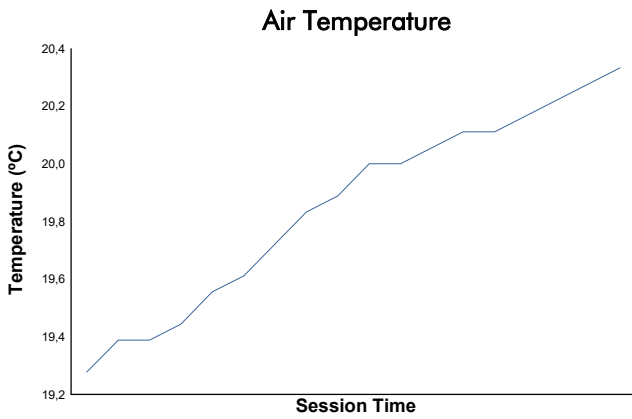

BALATON COPPA SHELL & 488 Qualifying 1 Shell Weather Report

Track Status: **WET**