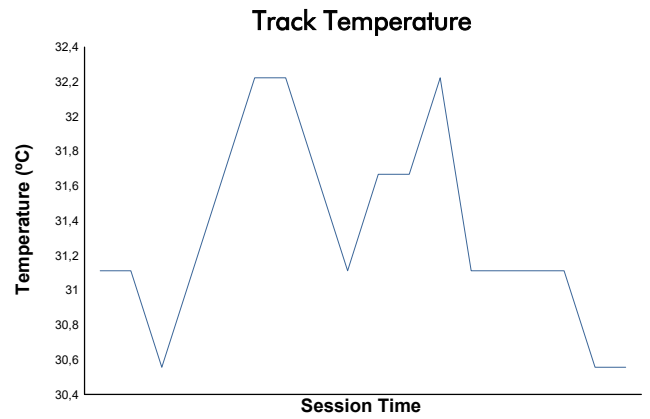

BALATON COPPA SHELL & 488 Qualifying 1 Shell Weather Report

Track Status: **WET**