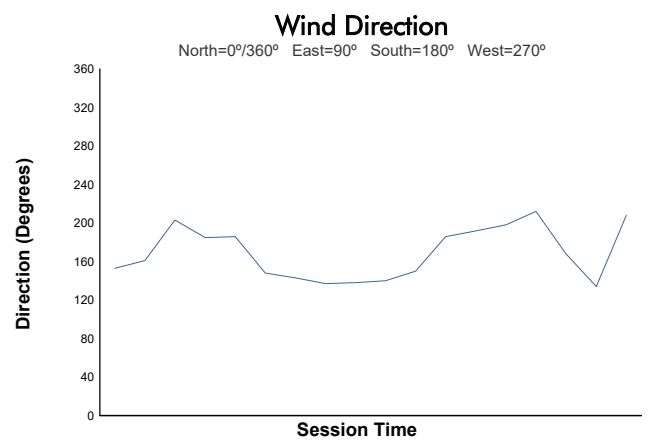

BALATON COPPA SHELL & 488 Qualifying 1 Shell Weather Report

Track Status: **WET**