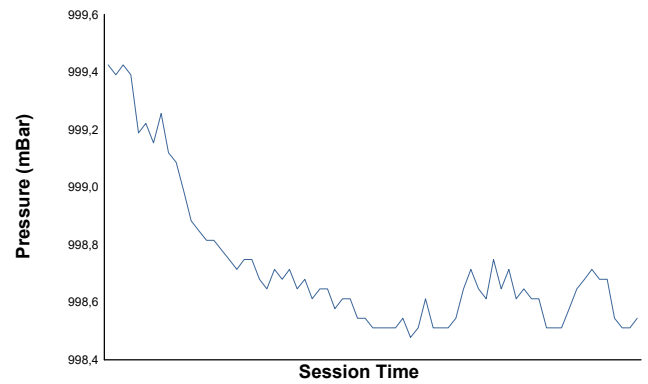

BALATON COPPA SHELL & 488 Qualifying 1 488

Weather Report

Air Temperature

Track Temperature

Humidity

Pressure

Wind Speed

Wind Direction