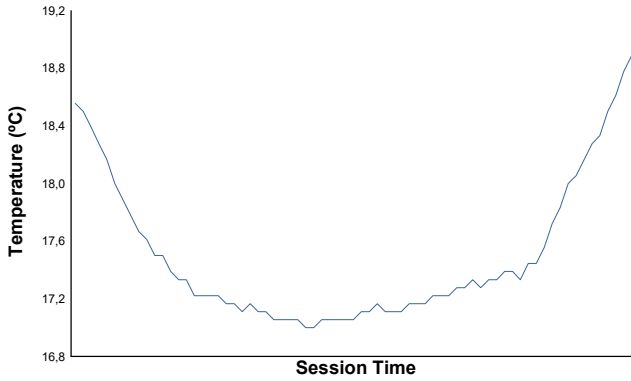

BALATON COPPA SHELL & 488 Qualifying 1 488

Weather Report

Air Temperature

Track Temperature

Humidity

Pressure

Wind Speed

Wind Direction