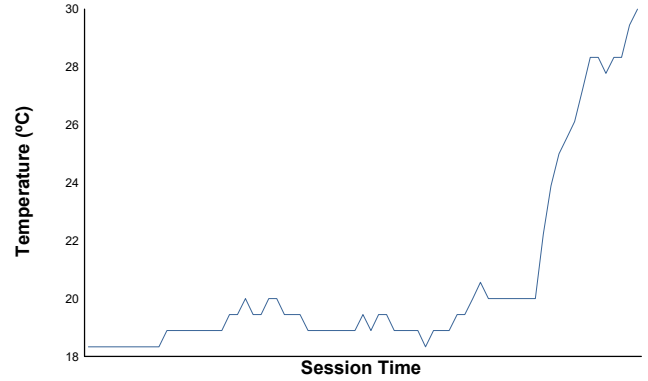

BALATON COPPA SHELL & 488 Qualifying 1 488

Weather Report

Air Temperature

Track Temperature

Humidity

Pressure

Wind Speed

Wind Direction