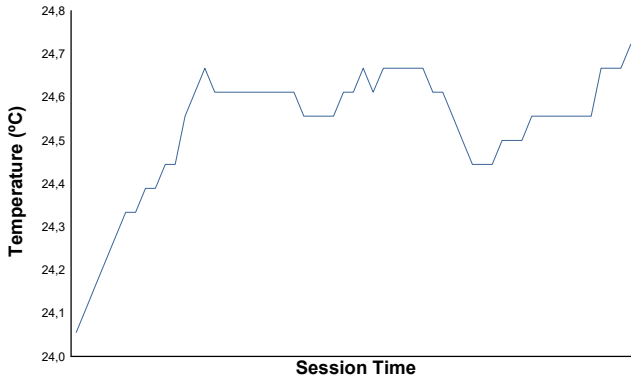

BALATON COPPA SHELL & 488 Free Practice Weather Report

Air Temperature

Track Temperature

Humidity

Pressure

Wind Speed

Wind Direction

Track Status: DRY