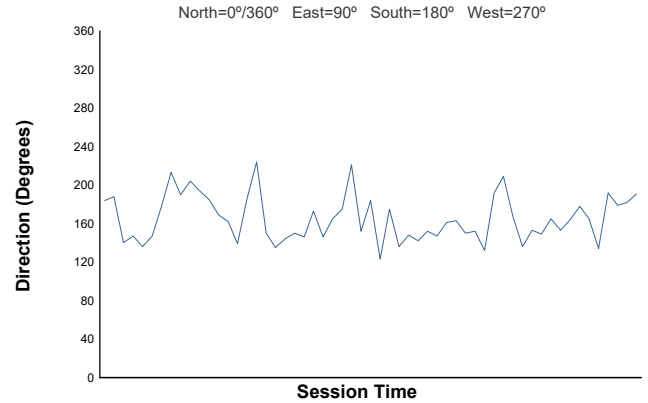

BALATON COPPA SHELL & 488 Free Practice Weather Report

Air Temperature

Track Temperature

Humidity

Pressure

Wind Speed

Wind Direction

Track Status: DRY