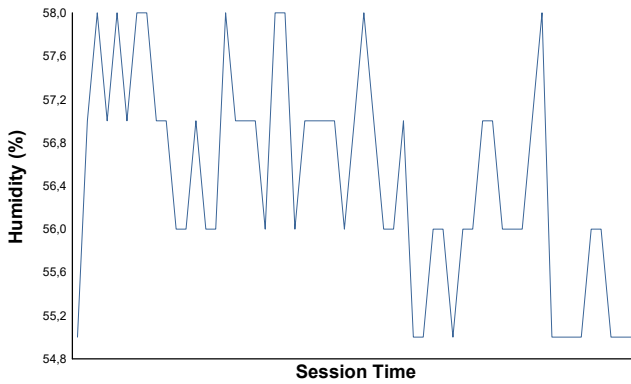

BALATON COPPA SHELL & 488 Free Practice Weather Report

Air Temperature

Track Temperature

Humidity

Pressure

Wind Speed

Wind Direction

Track Status: DRY