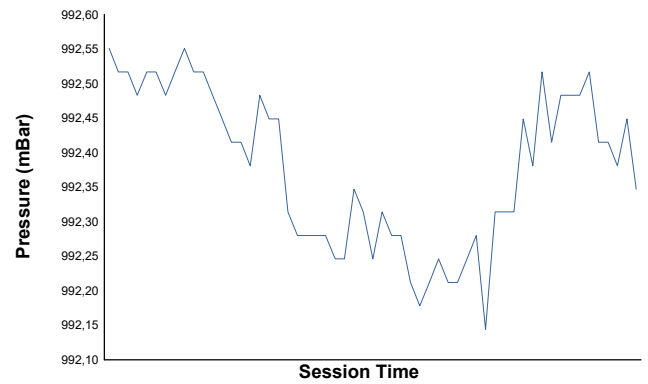

BALATON COPPA SHELL & 488 Free Practice Weather Report

Air Temperature

Track Temperature

Humidity

Pressure

Wind Speed

Wind Direction

Track Status: DRY