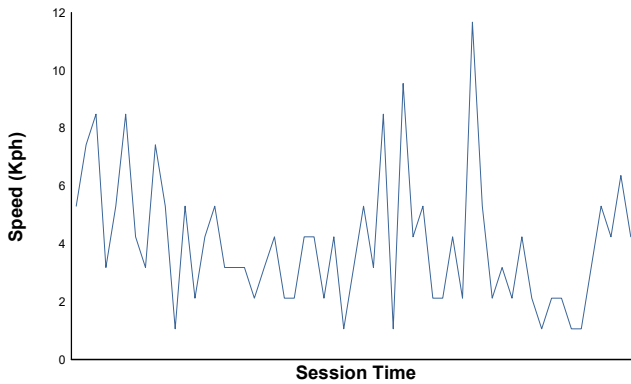

BALATON COPPA SHELL & 488 Free Practice Weather Report

Air Temperature

Track Temperature

Humidity

Pressure

Wind Speed

Wind Direction

Track Status: DRY