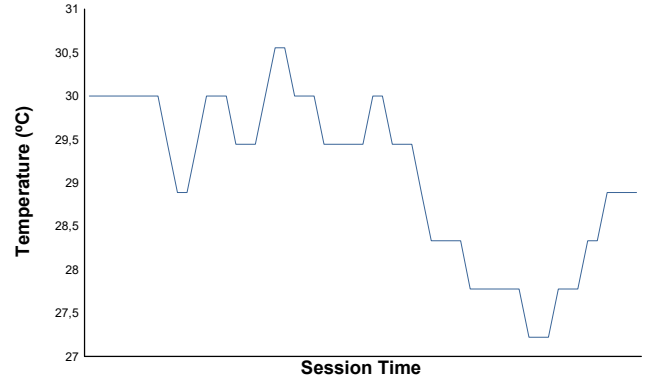

BALATON COPPA SHELL & 488 Free Practice Weather Report

Air Temperature

Track Temperature

Humidity

Pressure

Wind Speed

Wind Direction

Track Status: DRY