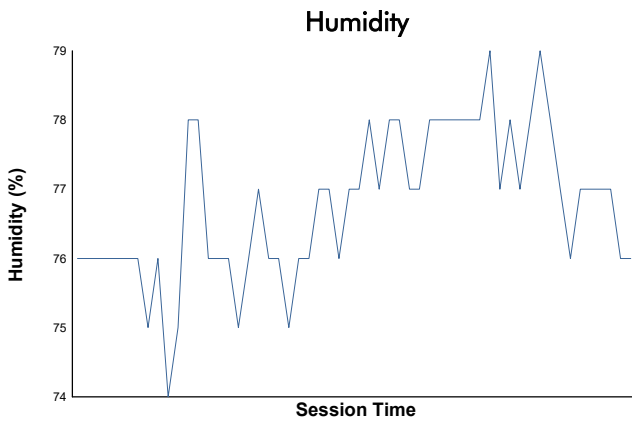

BALATON COPPA SHELL & 488 Test Weather Report

Track Status: **DRY**