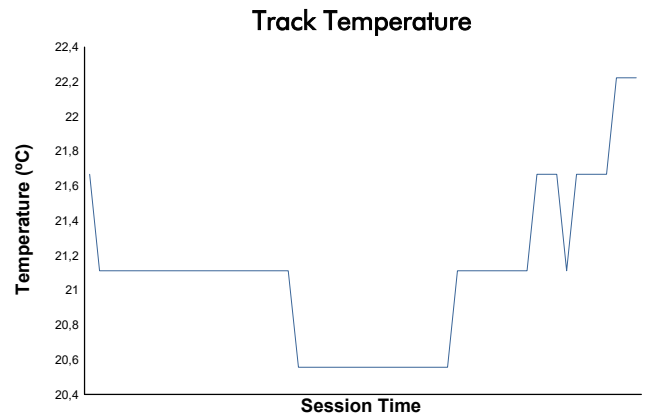

BALATON COPPA SHELL & 488 Test Weather Report

Track Status: **DRY**