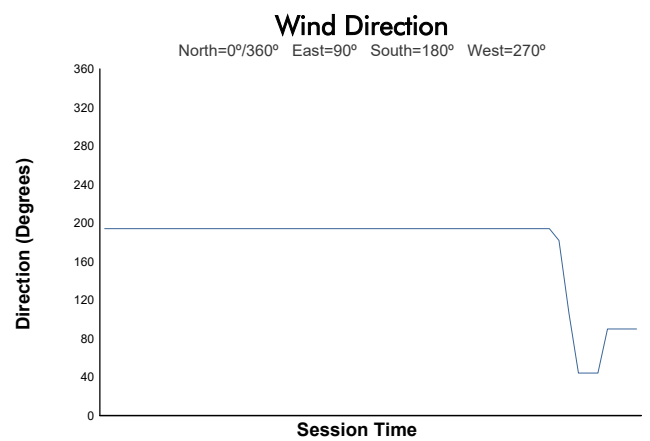

BALATON COPPA SHELL & 488 Test Weather Report

Track Status: **DRY**