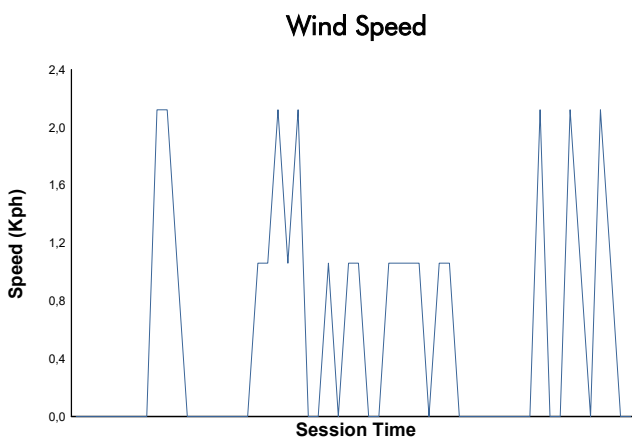

BALATON COPPA SHELL & 488 Test Weather Report

Track Status: **DRY**