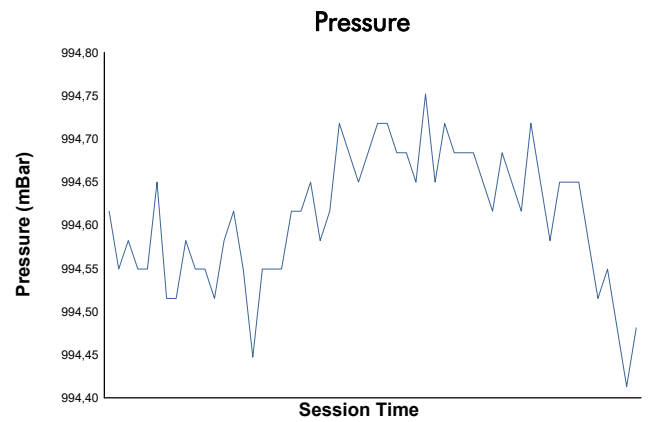

BALATON COPPA SHELL & 488 Test Weather Report

Track Status: **DRY**