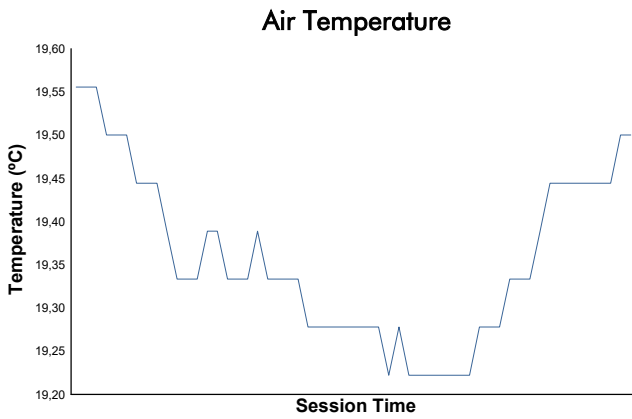

BALATON COPPA SHELL & 488 Test Weather Report

Track Status: **DRY**