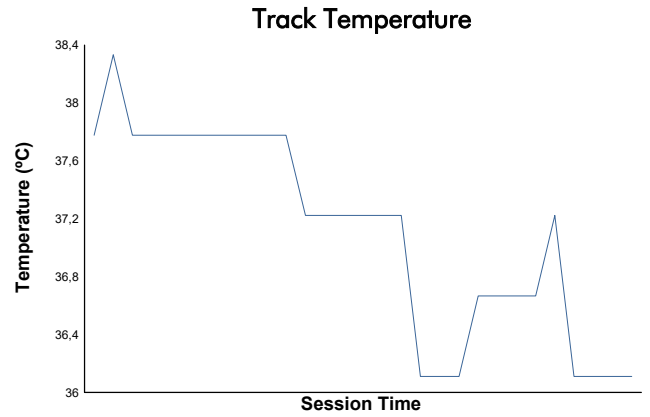

BALATON TROFEO PIRELLI Race 2

Weather Report

Track Status: **DRY**