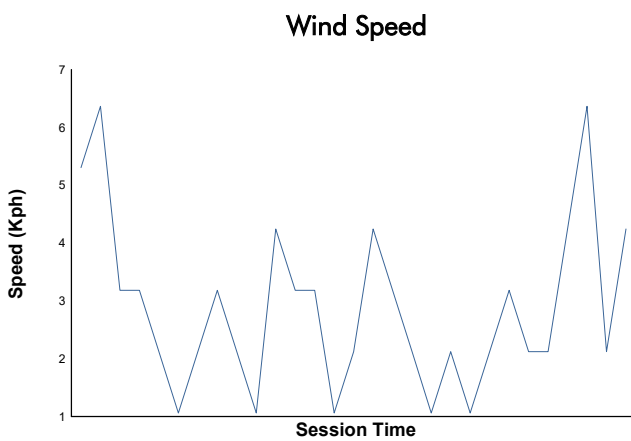

BALATON TROFEO PIRELLI Race 2

Weather Report

Track Status: **DRY**