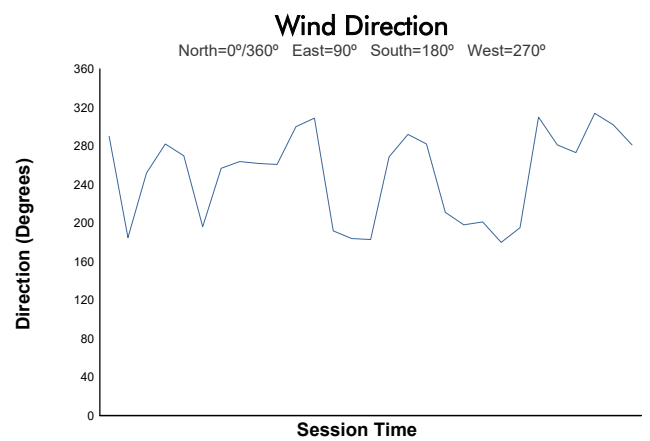

BALATON TROFEO PIRELLI Race 2

Weather Report

Track Status: **DRY**