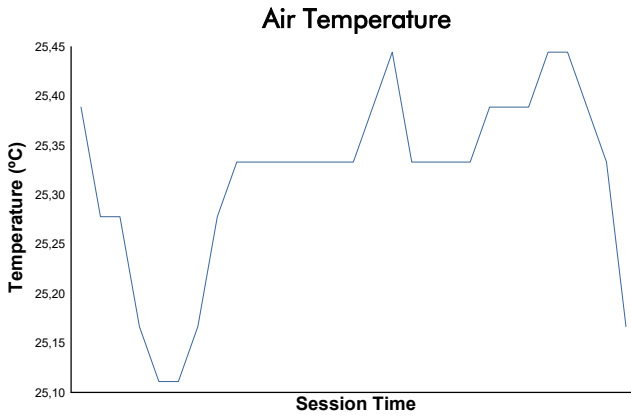

BALATON TROFEO PIRELLI Race 2

Weather Report

Track Status: **DRY**