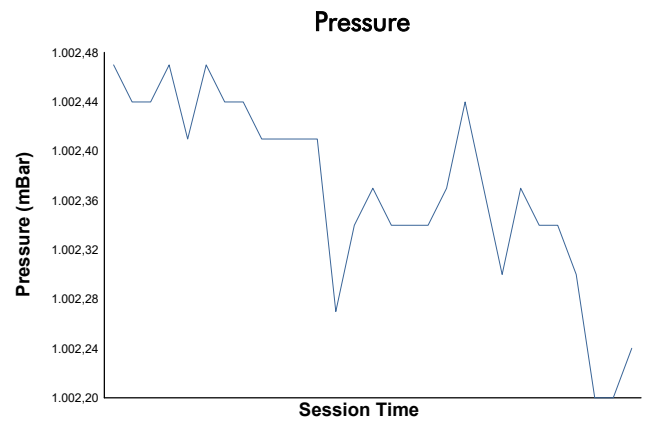

BALATON TROFEO PIRELLI Race 2

Weather Report

Track Status: **DRY**