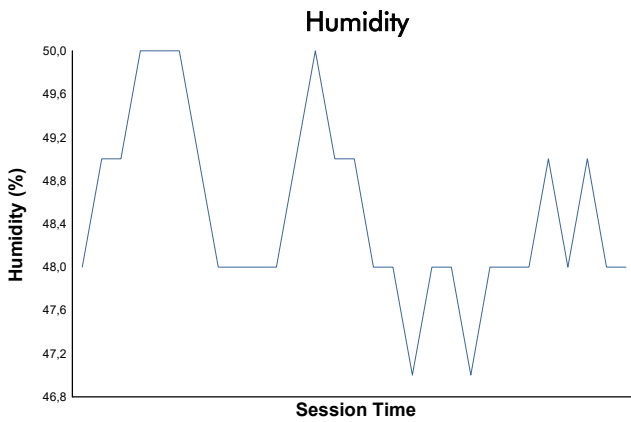

BALATON TROFEO PIRELLI Race 2

Weather Report

Track Status: **DRY**