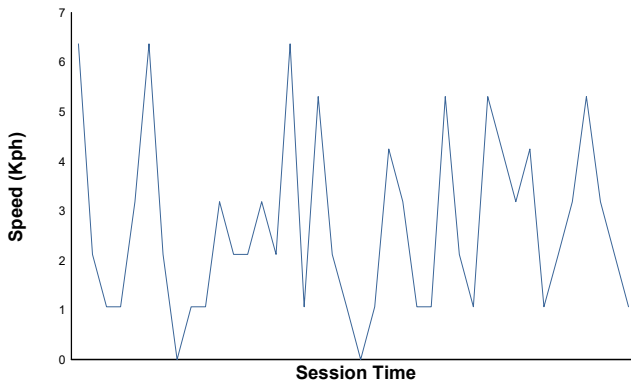

BALATON TROFEO PIRELLI Qualifying 2 Weather Report

Air Temperature

Track Temperature

Humidity

Pressure

Wind Speed

Wind Direction

Track Status: **DRY**