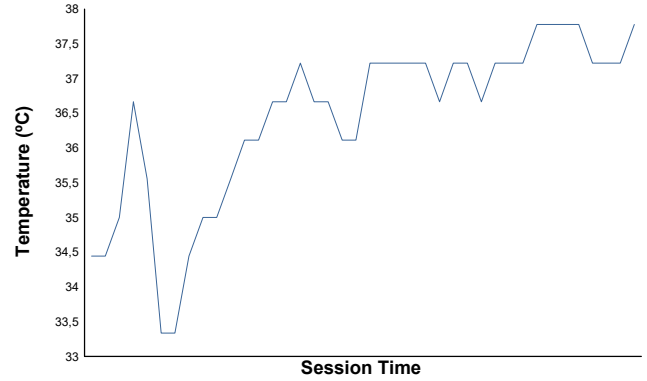

BALATON TROFEO PIRELLI Qualifying 2 Weather Report

Air Temperature

Track Temperature

Humidity

Pressure

Wind Speed

Wind Direction

Track Status: **DRY**