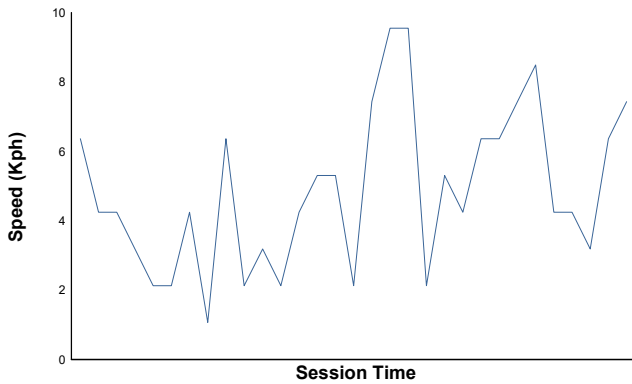

BALATON TROFEO PIRELLI Race 1

Weather Report

Air Temperature

Track Temperature

Humidity

Pressure

Wind Speed

Wind Direction