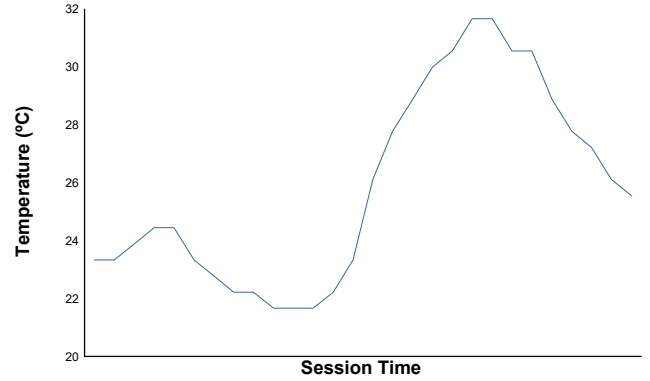

BALATON TROFEO PIRELLI Qualifying 1 Weather Report

Air Temperature

Track Temperature

Humidity

Pressure

Wind Speed

Wind Direction

Track Status: **DRY**