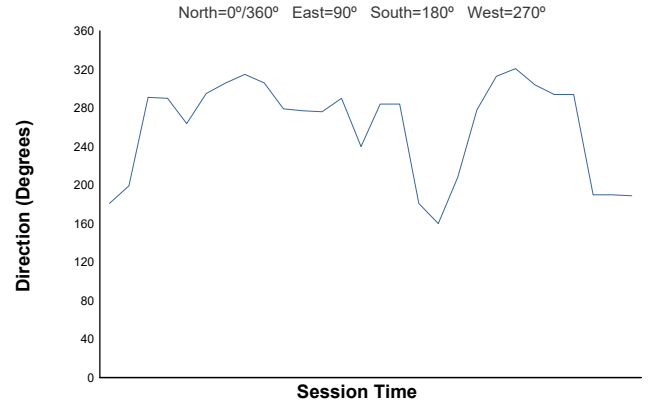

BALATON TROFEO PIRELLI Qualifying 1 Weather Report

Air Temperature

Track Temperature

Humidity

Pressure

Wind Speed

Wind Direction

Track Status: **DRY**