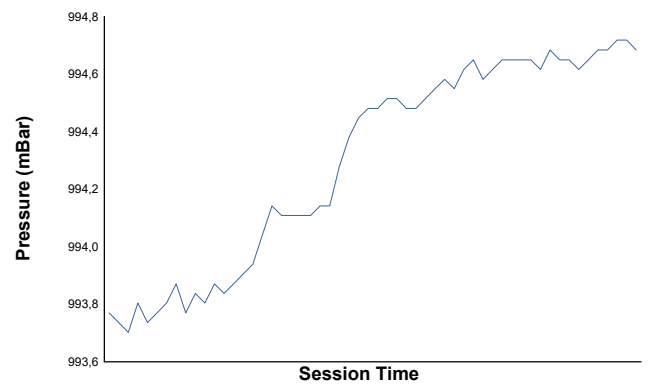

BALATON TROFEO PIRELLI Test Weather Report

Air Temperature

Track Temperature

Humidity

Pressure

Wind Speed

Wind Direction

Track Status: **WET**