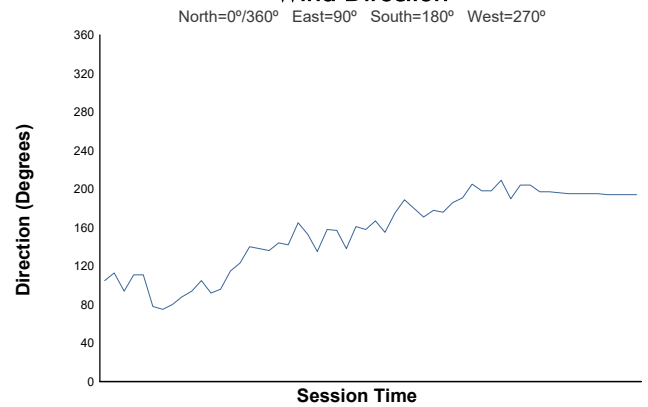

BALATON TROFEO PIRELLI Test Weather Report

Air Temperature

Track Temperature

Humidity

Pressure

Wind Speed

Wind Direction

Track Status: **WET**