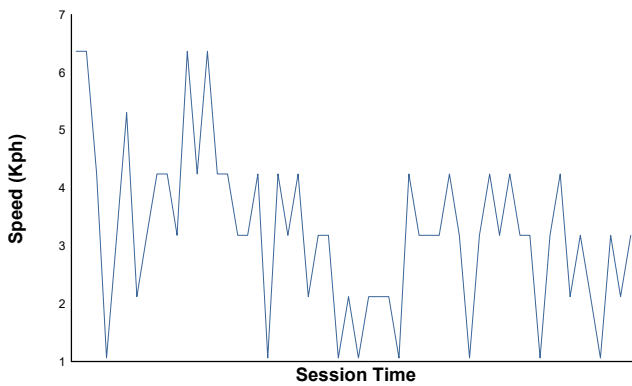

BALATON TROFEO PIRELLI Test Weather Report

Air Temperature

Track Temperature

Humidity

Pressure

Wind Speed

Wind Direction

Track Status: **WET**