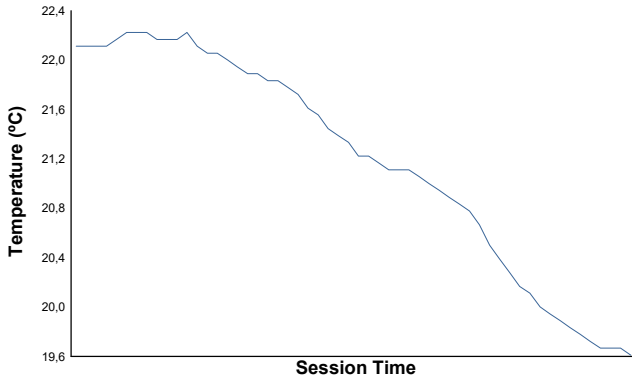

BALATON TROFEO PIRELLI Test Weather Report

Air Temperature

Track Temperature

Humidity

Pressure

Wind Speed

Wind Direction

Track Status: **WET**