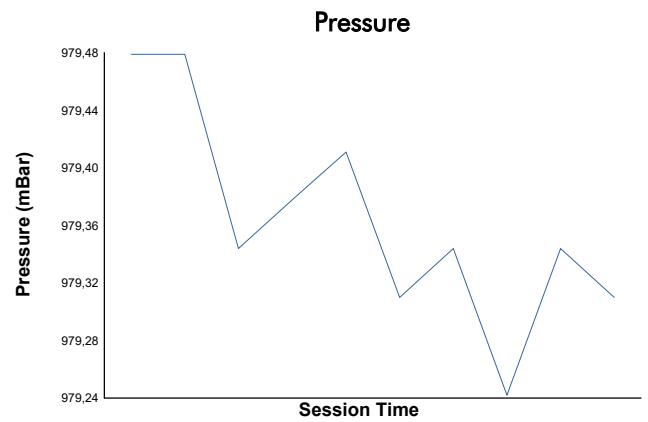

MUGELLO FINALE MONDIALE TROFEO PIRELLI & PIRELLI AM FM Superpole Weather Report

Track Status: **DRY**