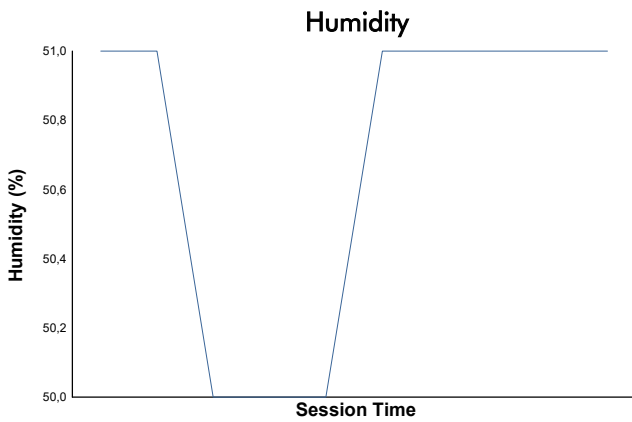

MUGELLO FINALE MONDIALE TROFEO PIRELLI & PIRELLI AM FM Superpole Weather Report

Track Status: **DRY**