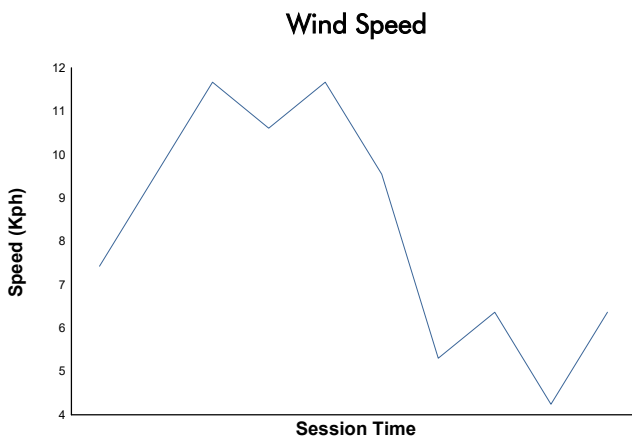

MUGELLO FINALE MONDIALE TROFEO PIRELLI & PIRELLI AM FM Superpole Weather Report

Track Status: **DRY**