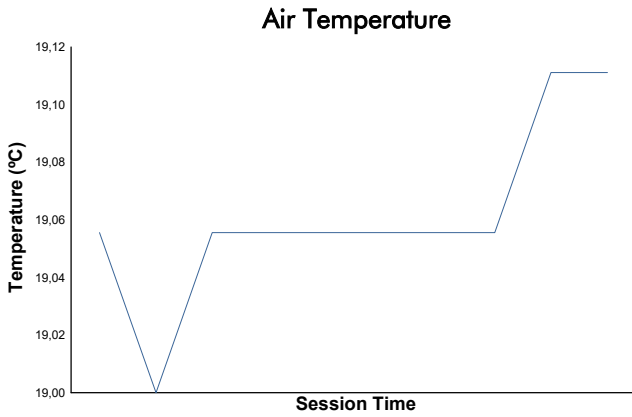

MUGELLO FINALE MONDIALE TROFEO PIRELLI & PIRELLI AM FM Superpole Weather Report

Track Status: **DRY**