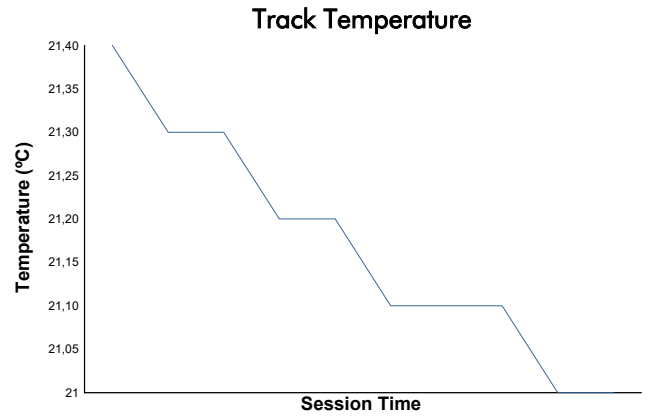

MUGELLO FINALE MONDIALE TROFEO PIRELLI & PIRELLI AM FM Superpole Weather Report

Track Status: **DRY**