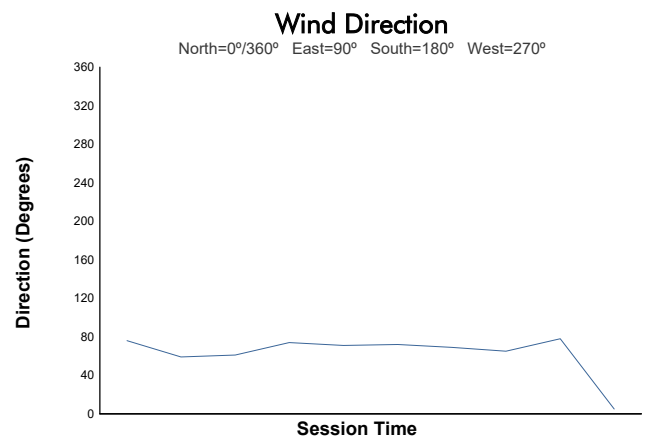

MUGELLO FINALE MONDIALE TROFEO PIRELLI & PIRELLI AM FM Superpole Weather Report

Track Status: **DRY**