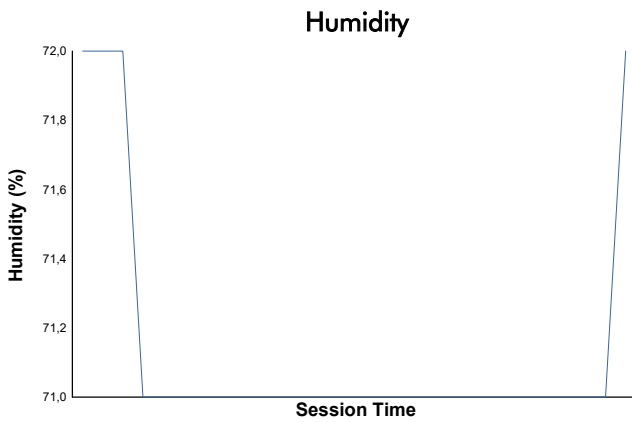

MUGELLO FINALE MONDIALE COPPA SHELL AM World Final Weather Report

Track Status: **DRY**