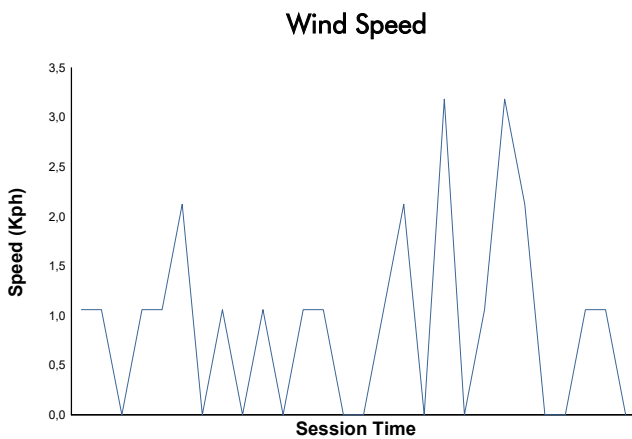

MUGELLO FINALE MONDIALE COPPA SHELL AM World Final Weather Report

Track Status: **DRY**