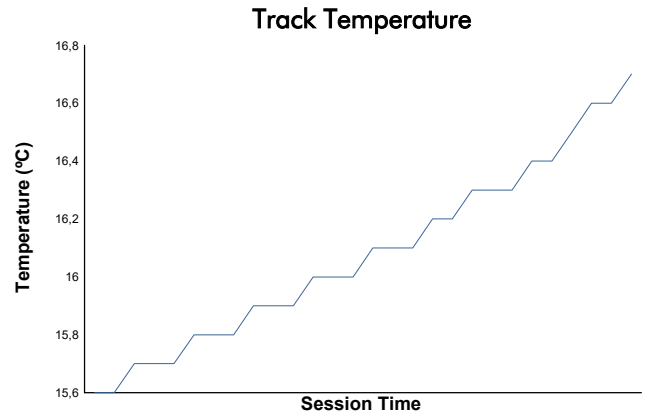

MUGELLO FINALE MONDIALE COPPA SHELL AM World Final Weather Report

Track Status: **DRY**