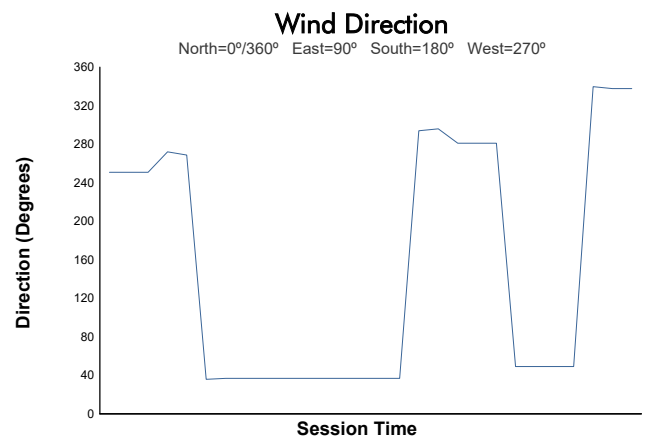

MUGELLO FINALE MONDIALE COPPA SHELL AM World Final Weather Report

Track Status: **DRY**