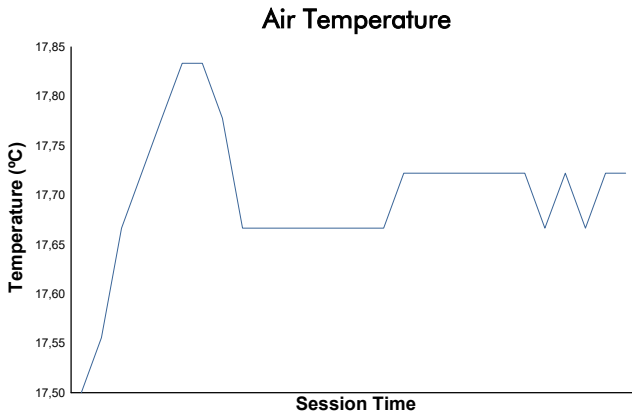

MUGELLO FINALE MONDIALE COPPA SHELL AM World Final Weather Report

Track Status: **DRY**