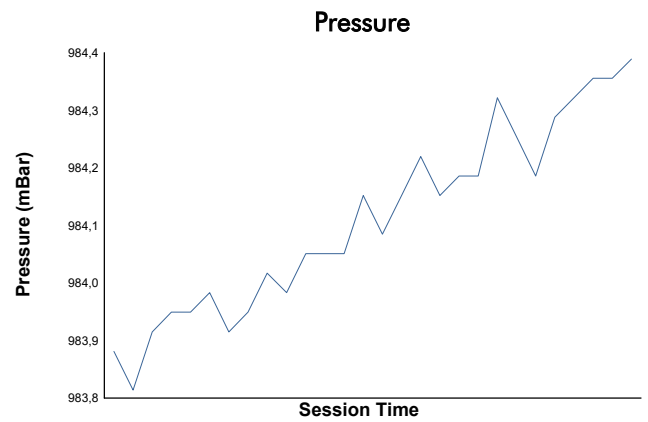

MUGELLO FINALE MONDIALE COPPA SHELL AM World Final Weather Report

Track Status: **DRY**