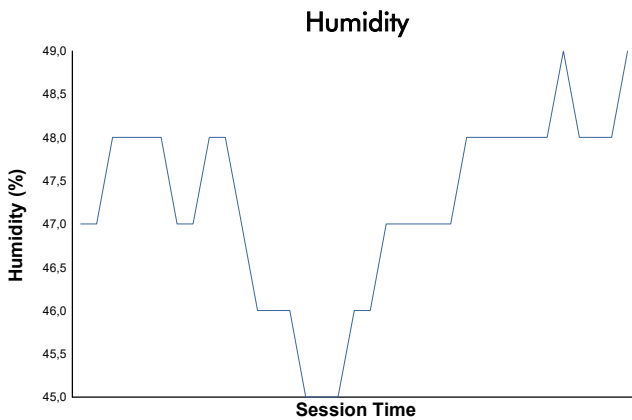

MUGELLO FINALE MONDIALE COPPA SHELL AM FM Superpole Weather Report

Track Status: **DRY**