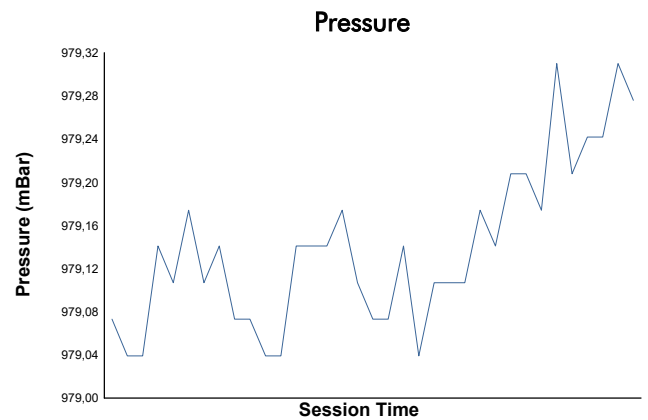

MUGELLO FINALE MONDIALE COPPA SHELL AM FM Superpole Weather Report

Track Status: **DRY**