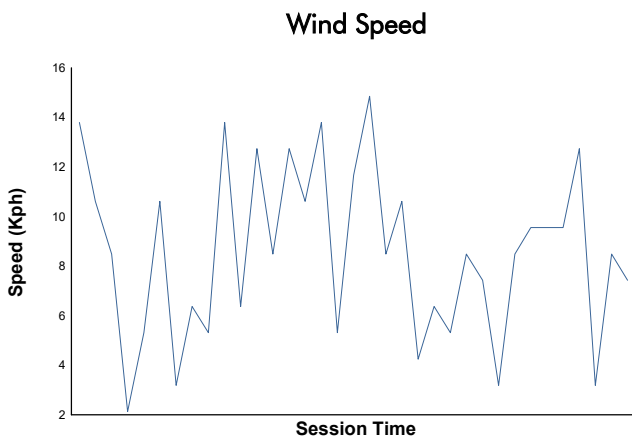

MUGELLO FINALE MONDIALE COPPA SHELL AM FM Superpole Weather Report

Track Status: **DRY**