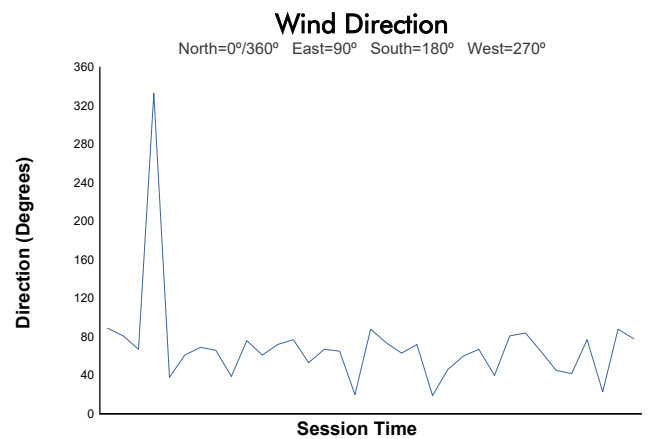

MUGELLO FINALE MONDIALE COPPA SHELL AM FM Superpole Weather Report

Track Status: **DRY**