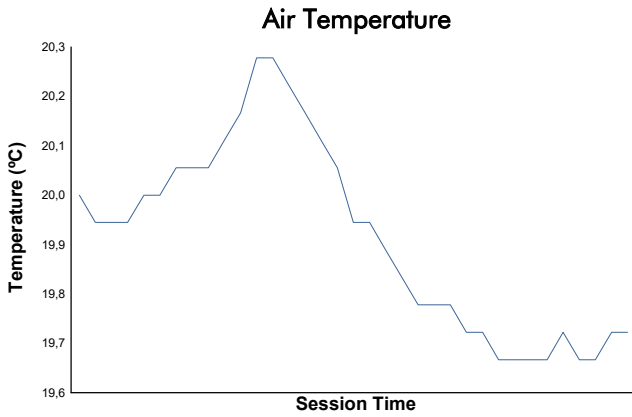

MUGELLO FINALE MONDIALE COPPA SHELL AM FM Superpole Weather Report

Track Status: **DRY**