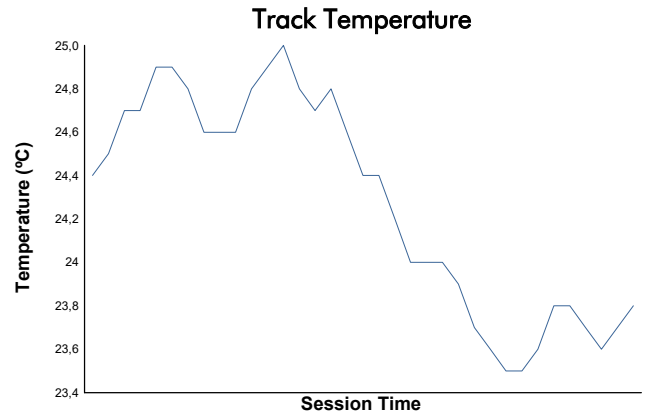

MUGELLO FINALE MONDIALE COPPA SHELL AM FM Superpole Weather Report

Track Status: **DRY**