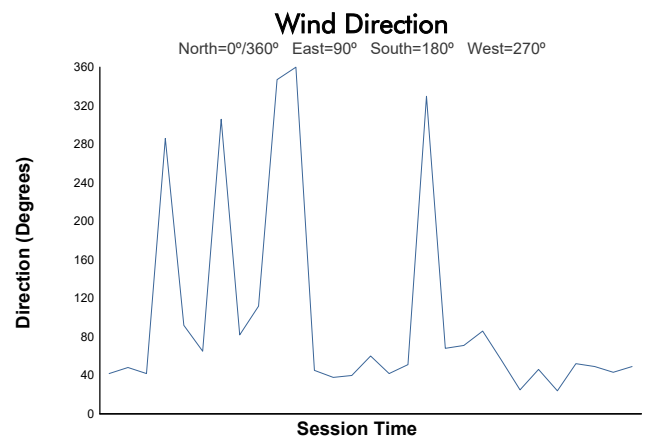

MUGELLO FINALE MONDIALE COPPA SHELL AM FM Qualifying Weather Report

Track Status: **DRY**