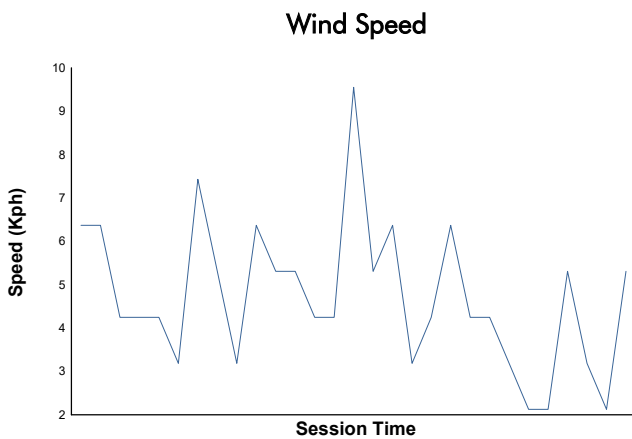

MUGELLO FINALE MONDIALE COPPA SHELL AM FM Qualifying Weather Report

Track Status: **DRY**