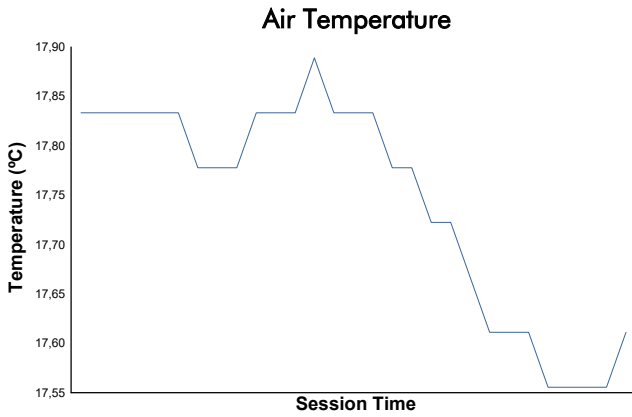

MUGELLO FINALE MONDIALE COPPA SHELL AM FM Qualifying Weather Report

Track Status: **DRY**