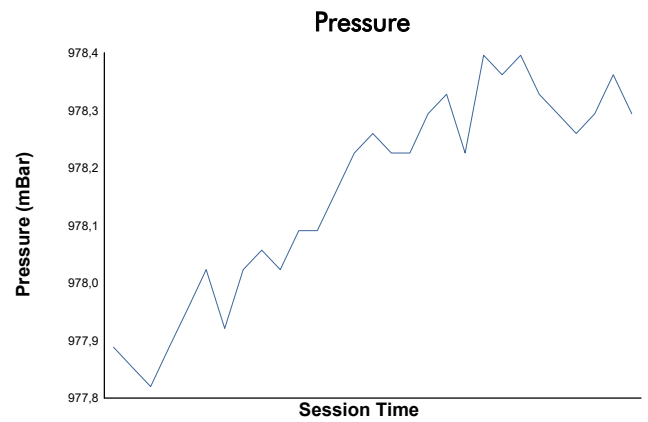

MUGELLO FINALE MONDIALE COPPA SHELL AM FM Qualifying Weather Report

Track Status: **DRY**