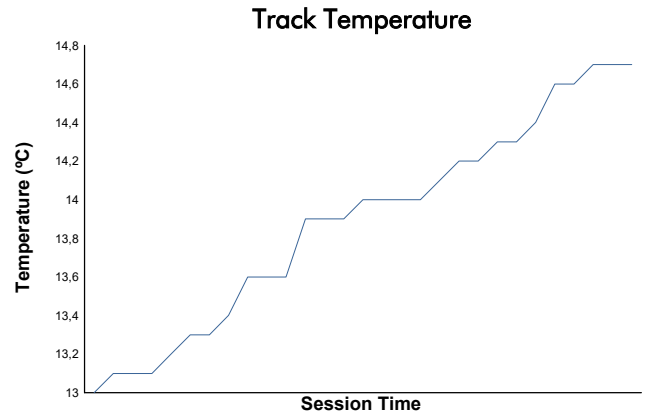

MUGELLO FINALE MONDIALE COPPA SHELL AM FM Qualifying Weather Report

Track Status: **DRY**