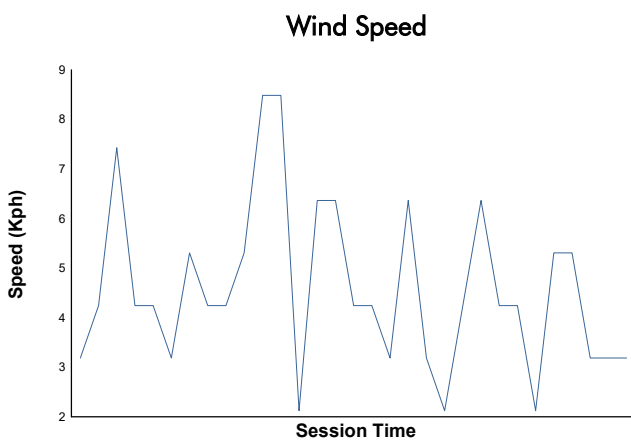

MUGELLO FINALE MONDIALE COPPA SHELL World Final Weather Report

Track Status: **DRY**