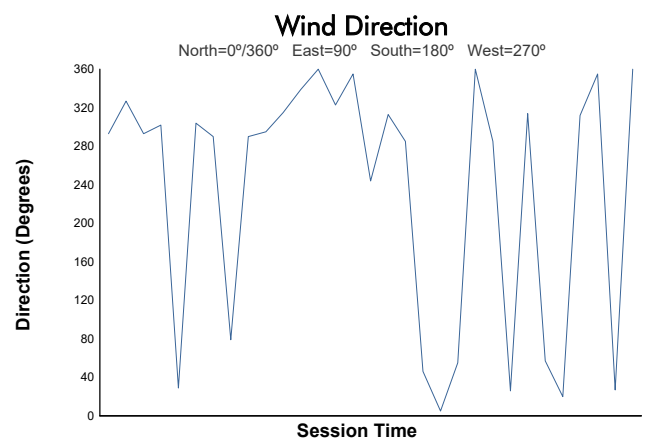

MUGELLO FINALE MONDIALE COPPA SHELL World Final Weather Report

Track Status: **DRY**