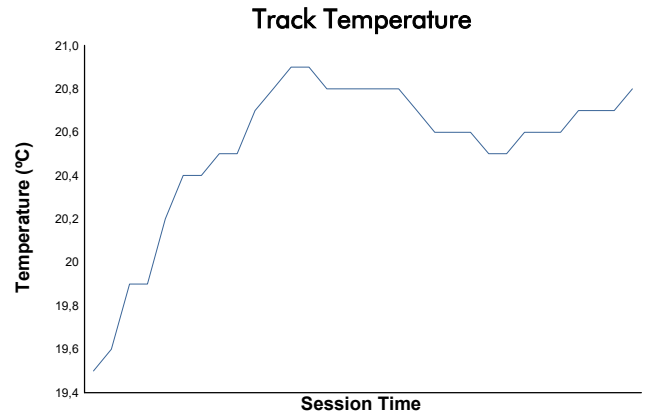

MUGELLO FINALE MONDIALE COPPA SHELL World Final Weather Report

Track Status: **DRY**