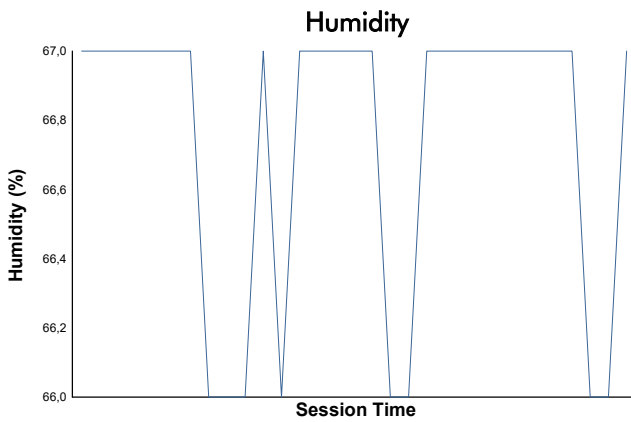

MUGELLO FINALE MONDIALE COPPA SHELL World Final Weather Report

Track Status: **DRY**