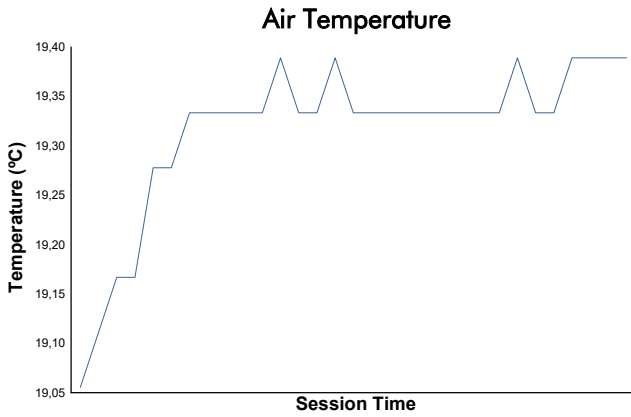

MUGELLO FINALE MONDIALE COPPA SHELL World Final Weather Report

Track Status: **DRY**