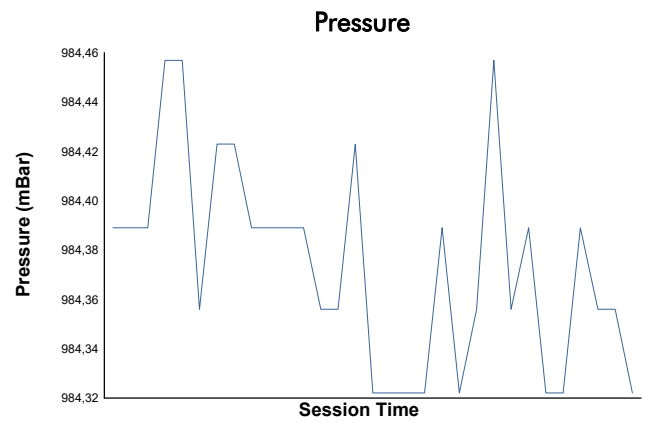

MUGELLO FINALE MONDIALE COPPA SHELL World Final Weather Report

Track Status: **DRY**