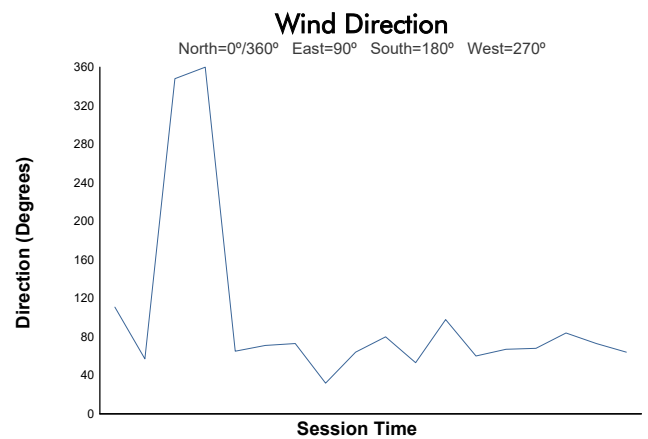

MUGELLO FINALE MONDIALE COPPA SHELL FM Superpole Weather Report

Track Status: **DRY**