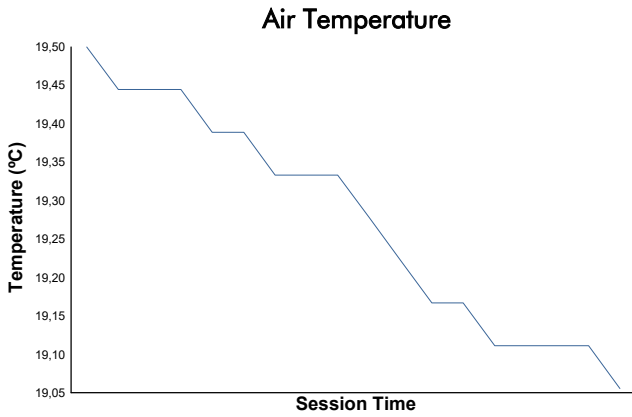

MUGELLO FINALE MONDIALE COPPA SHELL FM Superpole Weather Report

Track Status: **DRY**