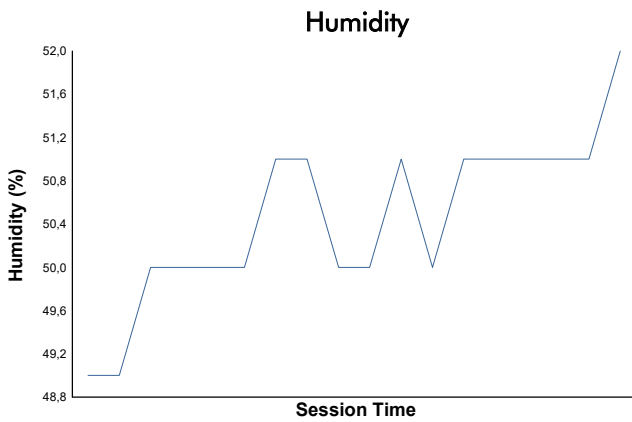

MUGELLO FINALE MONDIALE COPPA SHELL FM Superpole Weather Report

Track Status: **DRY**