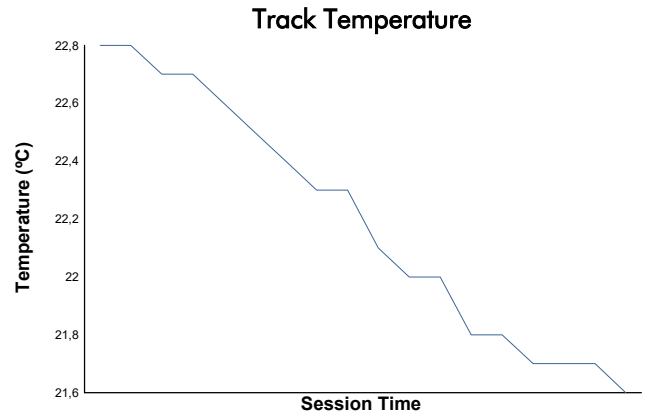

MUGELLO FINALE MONDIALE COPPA SHELL FM Superpole Weather Report

Track Status: **DRY**