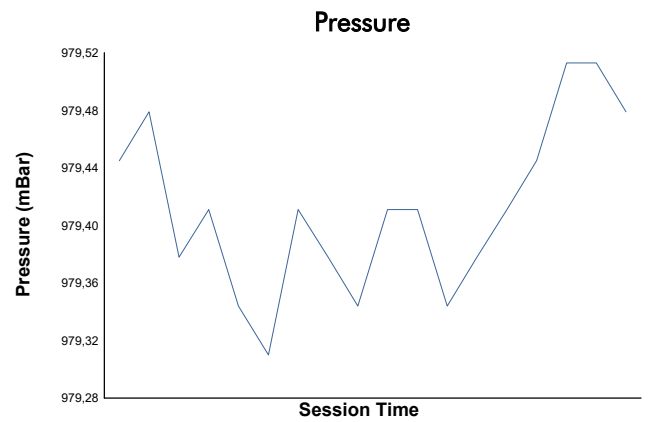

MUGELLO FINALE MONDIALE COPPA SHELL FM Superpole Weather Report

Track Status: **DRY**