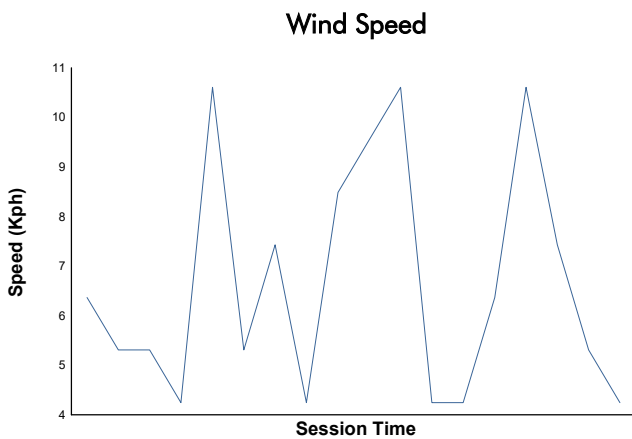

MUGELLO FINALE MONDIALE COPPA SHELL FM Superpole Weather Report

Track Status: **DRY**