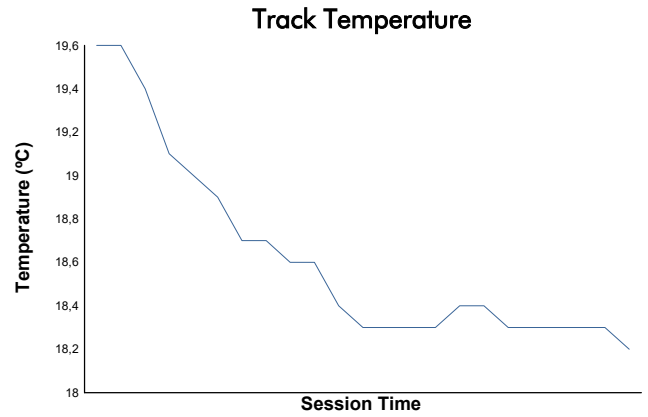

MUGELLO FINALE MONDIALE COPPA SHELL FM Qualifying Weather Report

Track Status: **DRY**