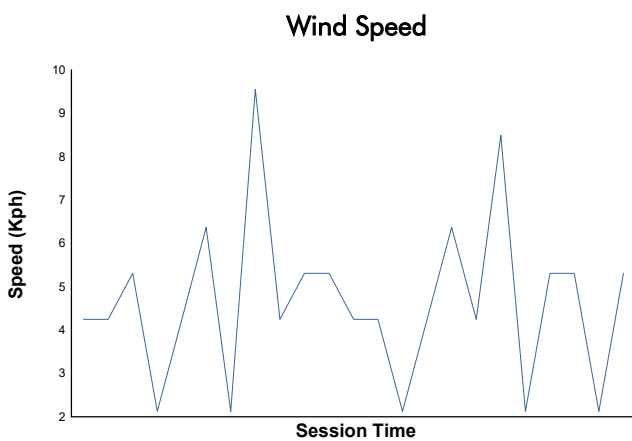

MUGELLO FINALE MONDIALE COPPA SHELL FM Qualifying Weather Report

Track Status: **DRY**