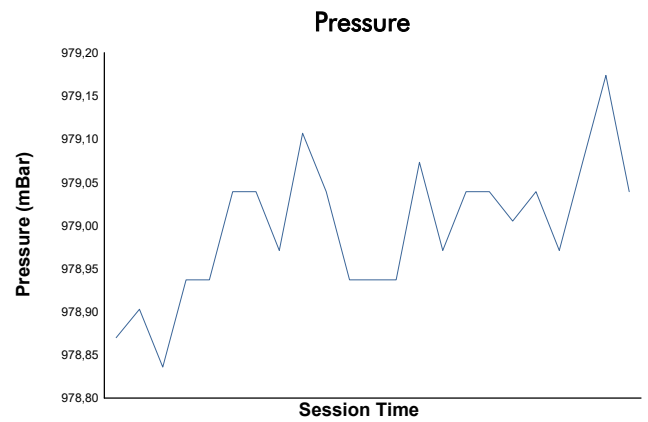

MUGELLO FINALE MONDIALE COPPA SHELL FM Qualifying Weather Report

Track Status: **DRY**