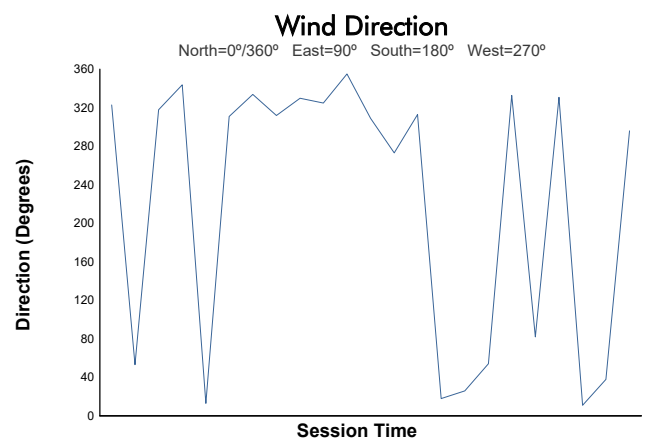

MUGELLO FINALE MONDIALE COPPA SHELL FM Qualifying Weather Report

Track Status: **DRY**