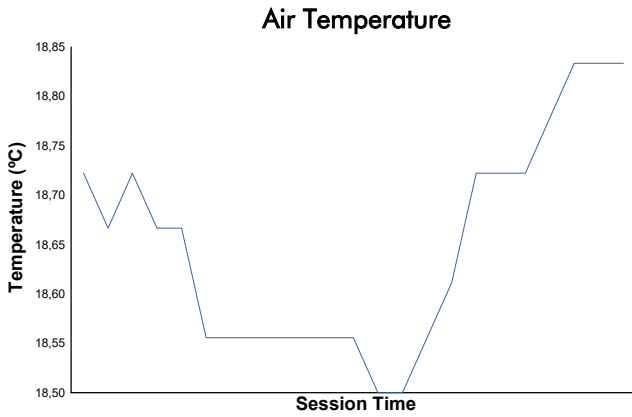

MUGELLO FINALE MONDIALE COPPA SHELL FM Qualifying Weather Report

Track Status: **DRY**