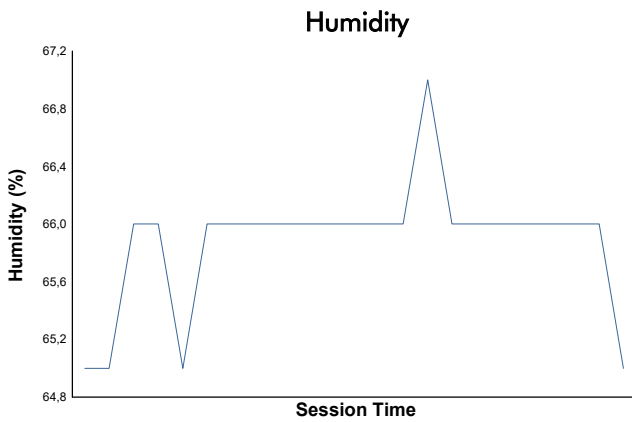

MUGELLO FINALE MONDIALE COPPA SHELL FM Qualifying Weather Report

Track Status: **DRY**